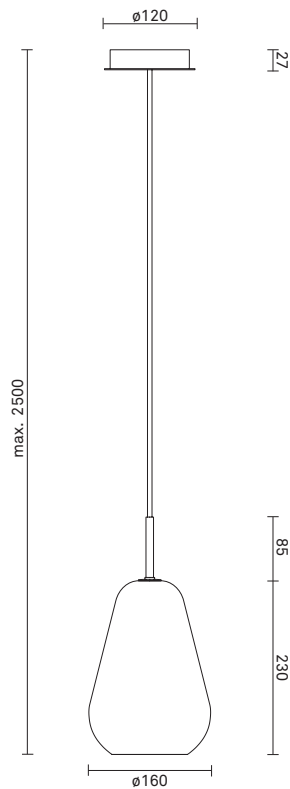

NUURA

ANOLI 1 - Small - Opal

Design: Sofie Refer, 2018. EU-model.

Anoli 1 - Small in mouth blown Gold glass and Nordic Gold finish. Incl. Ceiling plate.

Anoli Collection captures the tranquility of falling water droplets. The elegant droplets and golden warmth are the essence of the sophisticated pendant collection Anoli.

TECHNICAL INFO

Product no.: 01320124

Type: Suspension - Indoor

Colour:

Glass: Opal
Metal: Nordic Gold
Cable: White

Materials:

Powder coated metal
Mouth-blown glass
Fabric covered cable

Dimensions:

∅160mm x 315mm
Ceiling plate: ∅120mm x 50mm
Fabric cable - Length: 2500mm

Product weight:

Product incl. ceiling plate: 1181 g
Ceiling plate: 265 g

Packaging:

Dimensions: L: 254mm x W: 254mm x H: 403mm
Weight: 855 g
Total weight incl. product: 2036 g
Number of parcels: 1
Material: Brown cardboard.