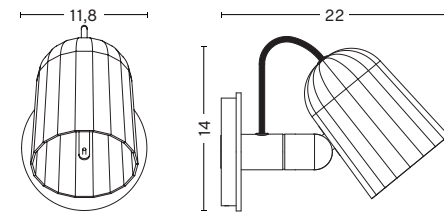

**LIGHT SOURCE**

LED E14 (A15), 5,5W

Inline switch

- NOC CLIP -

**DIMENSIONS**

W10 x D14 x H22 cm

**COLOURS**

DARK GREY

LAMP SHADE / Die cast aluminum

CORD / Silicone cable 200 cm

Please note that the cable is black for the dark grey and red versions and white for the off white version.

**LIGHT SOURCE**

LED E14 (A15), 5,5W

Inline switch

- NOC WALL -

**DIMENSIONS**

NOC WALL  
W11 x D22 x H14 cm

NOC WALL BUTTON  
W11,8 x D22 x H14 cm

**COLOURS**

DARK GREY

OFF WHITE