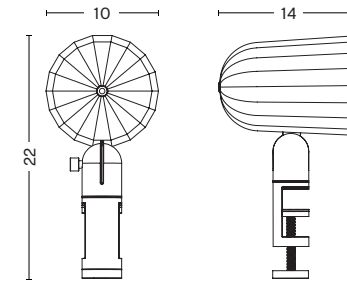

- NOC CLIP -

**MATERIALS**

LAMP STEM AND CLAMP / Machined aluminum

LAMP SHADE / Die cast aluminum

CORD / Silicone cable 300 cm

Please note that the cable is black for the dark grey and red versions and white for the off white version.

**LIGHT SOURCE**

LED E14 (A15), 5,5W

Inline switch

- NOC CLIP -

**DIMENSIONS**

W10 x D14 x H22 cm

**COLOURS**

DARK GREY

LAMP SHADE / Die cast aluminum

CORD / Silicone cable 200 cm

Please note that the cable is black for the dark grey and red versions and white for the off white version.

**LIGHT SOURCE**

LED E14 (A15), 5,5W

Inline switch

- NOC WALL -

**DIMENSIONS**

NOC WALL  
W11 x D22 x H14 cm

NOC WALL BUTTON  
W11,8 x D22 x H14 cm

**COLOURS**

DARK GREY

OFF WHITE