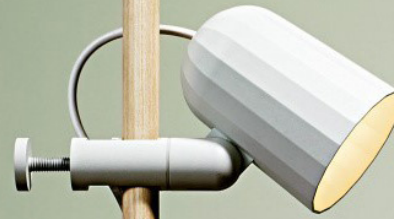

## NOC CLIP

Noc is a universal clamp light with a faceted die cast aluminium shade. Its machined aluminium stem and clamp offers two points of adjustment and can be used on table tops, shelves and headboards.

- NOC CLIP -

**MATERIALS**

LAMP STEM AND CLAMP / Machined aluminum

LAMP SHADE / Die cast aluminum

CORD / Silicone cable 300 cm

Please note that the cable is black for the dark grey and red versions and white for the off white version.

## NOC WALL

Noc Wall is an adaptable die-cast aluminium wall light with a faceted shade and a smooth powder coat finish. The rotating mechanism provides two points of adjustment and the main light is fixed into the wall-mounted bracket allowing the cable to hang freely from the light to be plugged into a wall socket. Noc Wall is a versatile light for every day use in both domestic and commercial settings. It is supplied with a bulb and a two-metre cable with inline switch.

Noc Wall is also available as Noc Wall Button, featuring a toggle switch on the wall base. Noc Wall is available in dark grey and off white.

- NOC WALL -

**MATERIALS**

LAMP STEM AND CLAMP / Machined aluminum