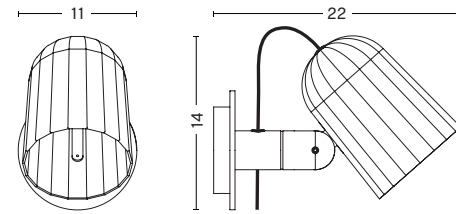

LAMP SHADE / Die cast aluminum

CORD / Silicone cable 200 cm

Please note that the cable is black for the dark grey and red versions and white for the off white version.

**LIGHT SOURCE**

LED E14 (A15), 5,5W

Inline switch

- NOC WALL -

**DIMENSIONS**

NOC WALL  
W11 x D22 x H14 cm

NOC WALL BUTTON  
W11,8 x D22 x H14 cm

**COLOURS**

DARK GREY

OFF WHITE