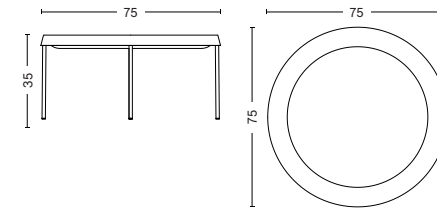

TULO COFFEE TABLE

DESIGN BY GAMFRATESI

HAY

- TULOU COFFEE TABLE -

TULOU COFFEE TABLE

GamFratesi's Tulou Table was inspired by the traditional design of a tray table and the extra functional dimension it offers. Comprising two basic elements – a spun steel round tray with a firm, easy-to-hold edge and a four-legged frame in tubular steel – the minimalistic design enables the tray to be moved around different spaces. Available in a choice of sizes, colours and finishes, its flexible design means it is suitable for use in a wide range of private and public contexts.

- TULOU COFFEE TABLE -

- TULOU COFFEE TABLE -

- TULOU COFFEE TABLE -

- TULOU COFFEE TABLE -

- TULOU COFFEE TABLE -

DIMENSIONS

Ø55 x H35 cm
Inner tray H30,5 cm

Ø75 x H35 cm
Inner tray H30,5 cm

- TULOU COFFEE TABLE -

MATERIALS

Spun steel tray with a tubular steel metal frame

COLOURS

COMBINATIONS

SIZE \ FRAME	OFF-WHITE	BLACK	MOCCA & BLACK	ORANGE & RUST	MATT GREEN & DARK MOSS
	Ø55 CM	•	•	•	•
Ø75 CM	•	•	•		