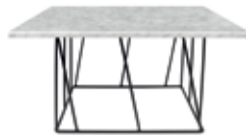

75
h40 w75 d75 cm
h16 w30 d30"