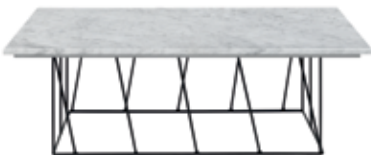

HELIX MARBLE

120
h40 w120 d75 cm
h16 w47 d30"