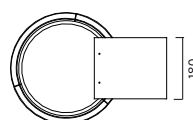

Design: Fredrik Mattson 2010.

W	D	FÄRG/FINISH	ART
26-42W/Gx24q	330	Vit/White	7970-1-01
42W/Gx24q	330	Vit/White	7970-1-01HFF
26-42W/Gx24q	330	Multi/Multi	7970-1-90
42W/Gx24q	330	Multi/Multi	7970-1-90HFF
LED/2000lm/830	330	Vit/White	7972-1-01
LED/2000lm/840	330	Vit/White	7973-1-01
LED/2000lm/830	330	Multi/Multi	7972-1-90
LED/2000lm/840	330	Multi/Multi	7973-1-90
26-42W/Gx24q	475	Vit/White	7970-3-01
42W/Gx24q	475	Vit/White	7970-3-01HFF
26-42W/Gx24q	475	Multi/Multi	7970-3-90
42W/Gx24q	475	Multi/Multi	7970-3-90HFF
LED/2000lm/830	475	Vit/White	7972-3-01
LED/2000lm/840	475	Vit/White	7973-3-01
LED/2000lm/830	475	Multi/Multi	7972-3-90
LED/2000lm/840	475	Multi/Multi	7973-3-90

HFF = Dimmbart driftdon. Fördunklas med SwitchDim alt. DSI. Dali på begäran.

HFF = Dimmable ballast. Dimmable with SwitchDim or DSI. Dali on request.

TILLBEHÖR/ACCESSORIES	Art
Montagebrygga för mjuka tak 330/ <i>Support-frame for soft ceilings</i>	97400-1-01
Montagebrygga för mjuka tak 500/ <i>Support-frame for soft ceilings</i>	97400-3-01

Finish: Painted aluminum and metal. Diffuser in matt acrylic. With reflector. Compact fluorescent 26, 32 or 42W. Available with Philips Fortimo LED 2000 lumen with light color 830 or 840.

Installation: Partly recessed. Support-frame for plaster ceilings available as accessory.

Connection: Terminal block 5x4mm². Two entry holes.

Design: Fredrik Mattson 2010.