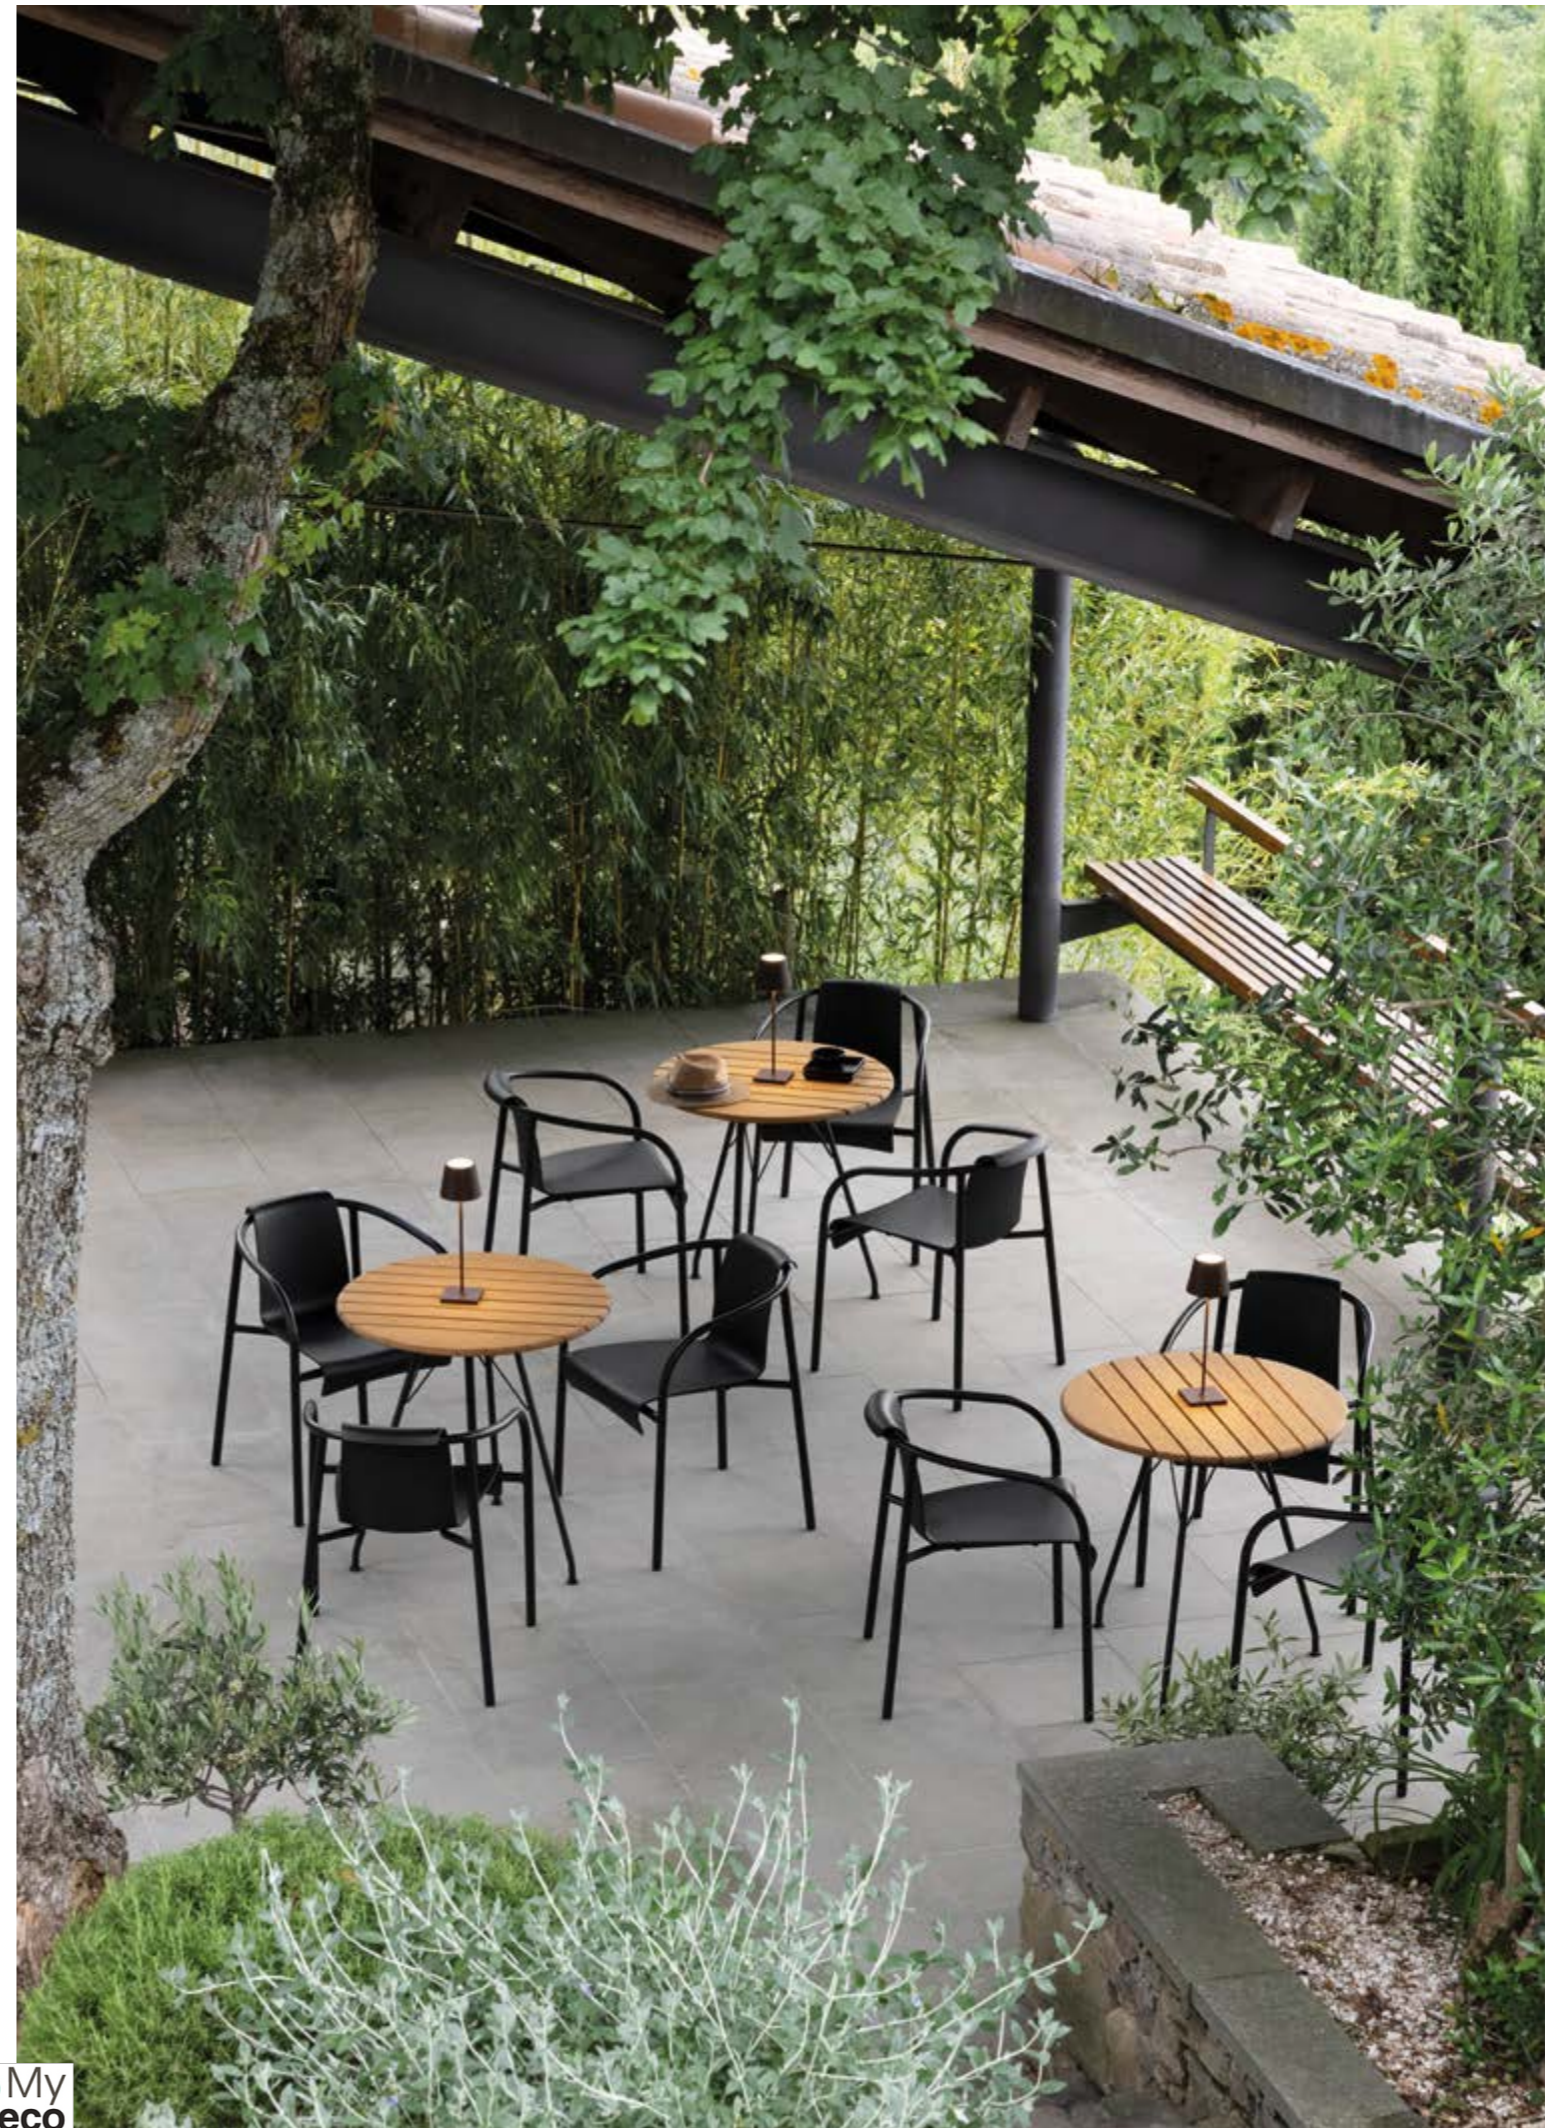

MyTrash
NAMI

OUTDOOR
DINING & LOUNGE

NAMI Collection consists of two dining chairs, a lounge chair and a café table.

The shell and tabletop are made from Danish household plastic waste and produced in Denmark.

The elegant curves in the shell are designed to resemble a wave washing over a beach. NAMI means wave and emphasizes the organic expression found in these stylish garden chairs.

The design is based on the forces and lines of nature and finds its natural place outdoors exposed to wind and weather.

The beautiful, molded NAMI shell and tabletop contains 97% Danish household plastic waste and 3% color pigment, and the frame is powder coated steel.

NAMI chairs are EU Ecolabel certified.

Designed by Hans Thyge & Co.

5 year warranty

uv protected

weather resistant

EN581 for all chairs

recycled plastic

EU Ecolabel