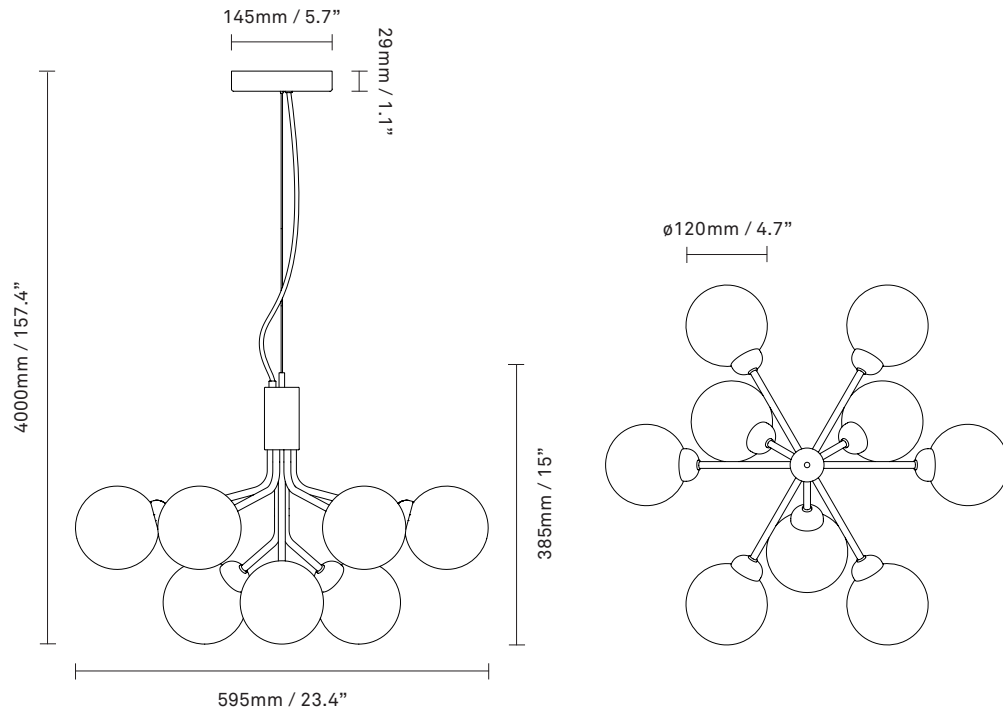

NUURA

APIALES 9
brushed brass / gold

Design: Sofie Refer, 2019

Apiales 9 in mouth-blown gold glass and brushed brass finish.

Product no.: EU - 2051001 / US - 3051001

Type: Ceiling light - indoor

Colour: Glass: gold / Metal: brushed brass
Cable: gold

Materials: Anodized metal, mouth-blown glass,
fabric covered cable

Dimensions: 595mm / 23.4in x 385mm / 15in
Ceiling plate: \varnothing 145mm / 5.7in
x 29mm / 1in
Cable length: 4000mm / 157.4in
Glass: \varnothing 120mm / 4.7in

Weight: Product incl. ceiling plate: 3990 g

Packaging: Dimensions: L: 515mm / 20.2in
x W: 515mm / 20.2in x H: 465mm / 18.3in
Weight: 2680 g
Total weight incl. product: 6670 g
Number of parcels: 1
Material: Brown cardboard.