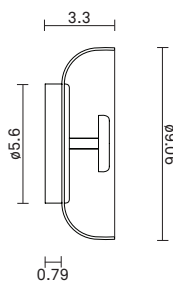

NUURA

BLOSSI WALL/CEILING

Design: Sofie Refer, 2018. US-model.

Blossi Wall/Ceiling in mouth blown Clear glass and Nordic Gold finish.

Inspired by the golden light during the Nordic fall, Blossi Collection is designed to give an indirect and soft light.

A special recessed LED provides a soft light reflected in the metallic finish of the shade. Blossi Collection has beautifully rounded glass lampshades that complete the soft appearance.

The Blossi collection has a wide variety of uses and is suitable for both domestic and public spaces.

Blossi Wall/Ceiling Single or positioned in a row the glowing disc lends captivating appeal. Besides domestically the piece can be found in hotels, restaurants and shops.

Blossii collection:

The Blossi collection include the following products:

- Blossi 1
- Blossi Floor ϕ 23
- Blossi Wall/Ceiling
- Blossi Floor ϕ 29
- Blossi Table
- Blossi 8
- Blossi Table In-Set Table