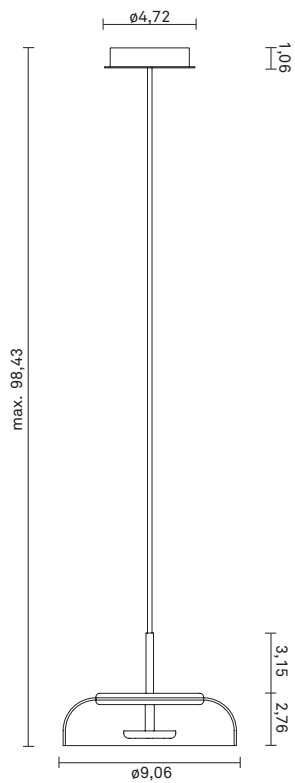

NUURA

BLOSSI 1

Design: Sofie Refer, 2018. US-model.

Blossi 1 in mouth blown Clear glass and Nordic Gold finish. Incl. Ceiling plate.

Inspired by the golden light during the Nordic fall, Blossi Collection is designed to give an indirect and soft light.

A special recessed LED provides a soft light reflected in the metallic finish of the shade. Blossi Collection has beautifully rounded glass lampshades that complete the soft appearance.

The Blossi collection has a wide variety of uses and is suitable for both domestic and public spaces.

Blossi 1 works perfectly as a single pendant or more pendants in lines or grouped over a table or desk.

Blossii collection:

The Blossi collection include the following products:

- Blossi 1
- Blossi Wall/Ceiling
- Blossi Table
- Blossi Table In-Set Table
- Blossi Floor ø23
- Blossi Floor ø29
- Blossi 8