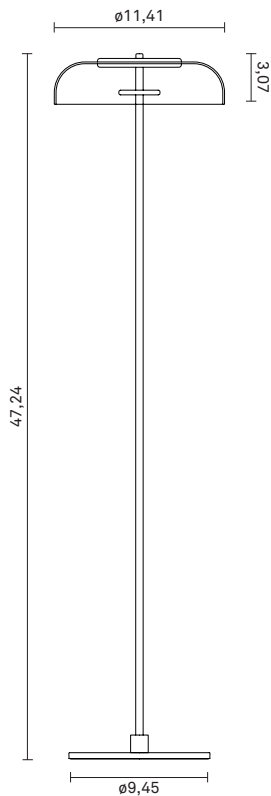

NUURA

BLOSSI FLOOR

Design: Sofie Refer, 2018. US-model.

Blossi Floor in mouth blown Clear glass and Nordic Gold finish.

Inspired by the golden light during the Nordic fall, Blossi Collection is designed to give an indirect and soft light.

A special recessed LED provides a soft light reflected in the metallic finish of the shade. Blossi Collection has beautifully rounded glass lampshades that complete the soft appearance.

The Blossi collection has a wide variety of uses and is suitable for both domestic and public spaces.

Blossi Table brings a warm and cosy light to both livingrooms and corner spaces.

Blossii collection:

The Blossi collection include the following products:

- Blossi 1
- Blossi Wall/Ceiling
- Blossi Table
- Blossi Table In-Set Table
- Blossi Floor ϕ 23
- Blossi Floor ϕ 29
- Blossi 8