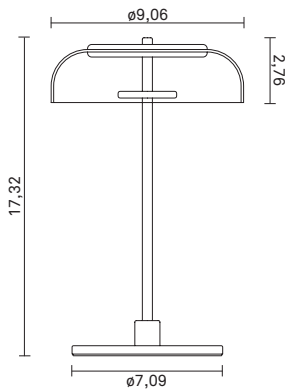

NUURA

BLOSSI TABLE

Design: Sofie Refer, 2019. US-model.

Blossi Table in mouth blown Opal White glass and Black finish.

Inspired by the golden light during the Nordic fall, Blossi Collection is designed to give an indirect and soft light.

A special recessed LED provides a soft light reflected in the metallic finish of the shade. Blossi Collection has beautifully rounded glass lampshades that complete the soft appearance.

The Blossi collection has a wide variety of uses and is suitable for both domestic and public spaces.

Blossi Table works beautifully as a classic desk light as well as in any interior decoration for an over all ambience.

Blossi collection:

The Blossi collection include the following products:

- Blossi 1
- Blossi Wall/Ceiling
- Blossi Table
- Blossi Table In-Set Table
- Blossi Floor ϕ 23
- Blossi Floor ϕ 29
- Blossi 8