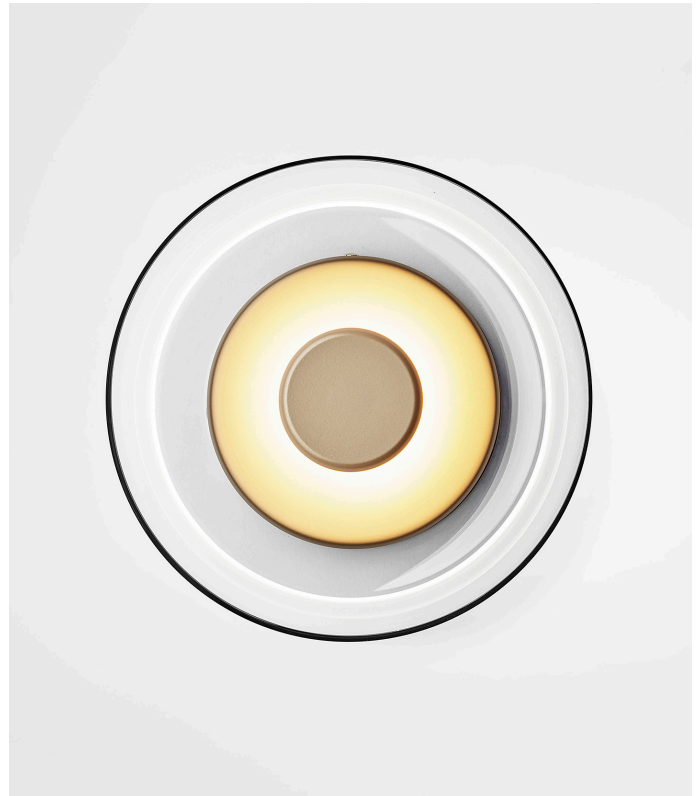

NUURA

BLOSSI WALL/CEILING

Design: Sofie Refer, 2018. US-model.

Blossi Wall/Ceiling in mouth blown Clear glass and Nordic Gold finish.

Inspired by the golden light during the Nordic fall, Blossi Collection is designed to give an indirect and soft light.

A special recessed LED provides a soft light reflected in the metallic finish of the shade. Blossi Collection has beautifully rounded glass lampshades that complete the soft appearance.

The Blossi collection has a wide variety of uses and is suitable for both domestic and public spaces.

Blossi Wall/Ceiling Single or positioned in a row the glowing disc lends captivating appeal. Besides domestically the piece can be found in hotels, restaurants and shops.

Blossii collection:

The Blossi collection include the following products:

- Blossi 1
- Blossi Floor ϕ 23
- Blossi Wall/Ceiling
- Blossi Floor ϕ 29
- Blossi Table
- Blossi 8
- Blossi Table In-Set Table