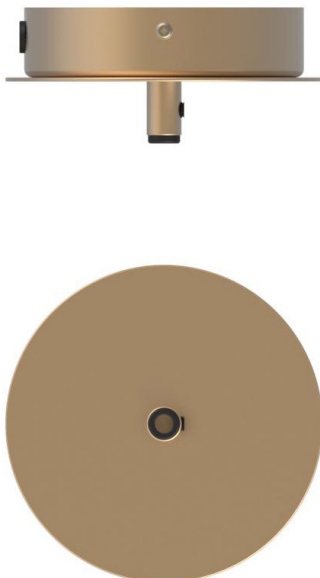

NUURA

TECHNICAL INFO

Product no.: 96310121

Type: Suspension - Indoor

Colour:

Glass: Clear
Metal: Nordic Gold
Cable: Black

Materials:

Powder coated metal
Mouth-blown glass
Fabric covered cable

Dimensions:

ø9,06in x 5,91in
Ceiling plate: ø4,72in x 1,97in
Fabric cable - Length: 98,43in

Product weight:

Product incl. ceiling plate: 1195 g
Ceiling plate: 265 g

Packaging:

Dimensions: L: 11,18in x W: 11,18in x H: 10,35in
Weight: 504 g
Total weight incl. product: 1699 g
Number of parcels: 1
Material: Brown cardboard.

Packaging - weight - material:

Cardboard outside: 245 g
Cardboard inside: 230 g
Bubble wrap: 25 g
Plastic bag: 4 g

Cleaning:

Use a soft dry cloth to clean the product.
Do not use household cleaners.

Certifications and labels:

CE - CE-certified
IP20 - IP20
□ - Class II

This fixture is fabricated with UL rated components, but the fixture itself is not UL listed. This option may be available for an additional fee.

Light source/Light Output:

6W Integrated LED / A+
Lumen: 162 lm
Colour Temp.: 2418 Kelvin
CRI: Ra81,7
Voltage (V): 120V

Dimmability:

Can be fitted with a standard trailing edge dimmer.

DALI compatible

Included ceiling plate: