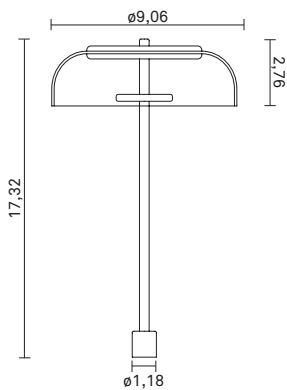

NUURA

BLOSSI IN-SET TABLE

Design: Sofie Refer, 2020. US-model.

Blossi Table in mouth blown Clear glass and Nordic Gold finish.

Inspired by the golden light during the Nordic fall, Blossi Collection is designed to give an indirect and soft light.

A special recessed LED provides a soft light reflected in the metallic finish of the shade. Blossi Collection has beautifully rounded glass lampshades that complete the soft appearance.

The Blossi collection has a wide variety of uses and is suitable for both domestic and public spaces.

Blossi Table works beautifully as a classic desk light as well as in any interior decoration for an over all ambience.

Blossii collection:

The Blossi collection include the following products:

- Blossi 1
- Blossi Wall/Ceiling
- Blossi Table Black / Opal
- Blossi In-Set Table
- Blossi Floor
- Blossi 8
- Blossi Table