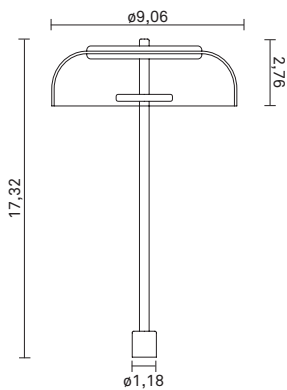

NUURA

BLOSSI TABLE

Design: Sofie Refer, 2020. US-model.

Blossi Table in mouth blown Opal White glass and Black finish.

Inspired by the golden light during the Nordic fall, Blossi Collection is designed to give an indirect and soft light.

A special recessed LED provides a soft light reflected in the metallic finish of the shade. Blossi Collection has beautifully rounded glass lampshades that complete the soft appearance.

The Blossi collection has a wide variety of uses and is suitable for both domestic and public spaces.

Blossi Table works beautifully as a classic desk light as well as in any interior decoration for an over all ambience.

Blossi collection:

The Blossi collection include the following products:

- Blossi 1
- Blossi Wall/Ceiling
- Blossi Table
- Blossi Table In-Set Table
- Blossi Floor ϕ 23
- Blossi Floor ϕ 29
- Blossi 8