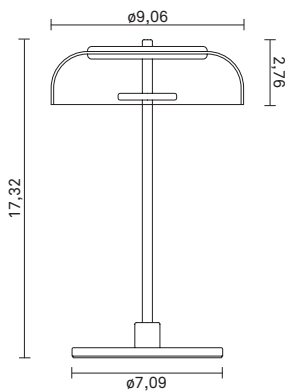

NUURA

BLOSSI TABLE

Design: Sofie Refer, 2018. US-model.

Blossi Table in mouth blown Clear glass and Nordic Gold finish.

Inspired by the golden light during the Nordic fall, Blossi Collection is designed to give an indirect and soft light.

A special recessed LED provides a soft light reflected in the metallic finish of the shade. Blossi Collection has beautifully rounded glass lampshades that complete the soft appearance.

The Blossi collection has a wide variety of uses and is suitable for both domestic and public spaces.

Blossi Table works beautifully as a classic desk light as well as in any interior decoration for an over all ambience.

Blossii collection:

The Blossi collection include the following products:

- Blossi 1
- Blossi Wall/Ceiling
- Blossi Table
- Blossi Table In-Set Table
- Blossi Floor ϕ 23
- Blossi Floor ϕ 29
- Blossi 8