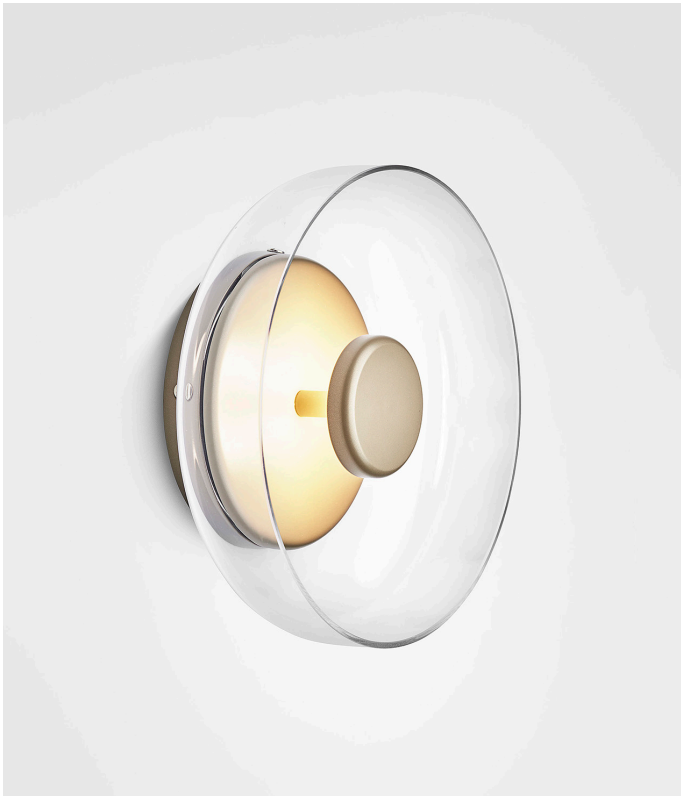

NUURA

BLOSSI WALL/CEILING

Design: Sofie Refer, 2018. US-model.

Blossi Wall/Ceiling in mouth blown Clear glass and Nordic Gold finish.

Inspired by the golden light during the Nordic fall, Blossi Collection is designed to give an indirect and soft light.

A special recessed LED provides a soft light reflected in the metallic finish of the shade. Blossi Collection has beautifully rounded glass lampshades that complete the soft appearance.

The Blossi collection has a wide variety of uses and is suitable for both domestic and public spaces.

Blossi Wall/Ceiling Single or positioned in a row the glowing disc lends captivating appeal. Besides domestically the piece can be found in hotels, restaurants and shops.

Blossii collection:

The Blossi collection include the following products:

- Blossi 1
- Blossi Floor ϕ 23
- Blossi Wall/Ceiling
- Blossi Floor ϕ 29
- Blossi Table
- Blossi 8
- Blossi Table In-Set Table