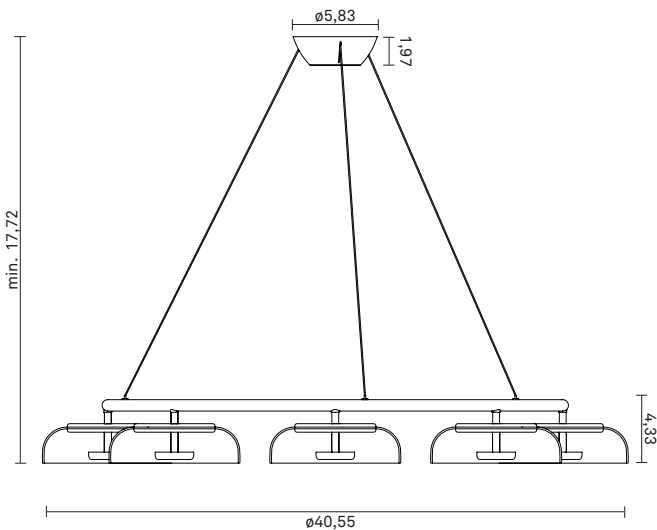

NUURA

BLOSSI 8

Design: Sofie Refer, 2018. US-model.

Blossi 8 in mouth blown Clear glass and Nordic Gold finish. Incl. Ceiling plate.

Inspired by the golden light during the Nordic fall, Blossi Collection is designed to give an indirect and soft light.

A special recessed LED provides a soft light reflected in the metallic finish of the shade. Blossi Collection has beautifully rounded glass lampshades that complete the soft appearance.

The Blossi collection has a wide variety of uses and is suitable for both domestic and public spaces.

Blossi 8 is a statement chandelier, suitable for both domestic and public spaces. The chandelier is perfect for a living space or entry where you aren't awarded the luxury of high-ceilings.

Blossii collection:

The Blossi collection include the following products:

- Blossi 1
- Blossi Wall/Ceiling
- Blossi Table
- Blossi Table In-Set Table
- Blossi Floor ϕ 23
- Blossi Floor ϕ 29
- Blossi 8