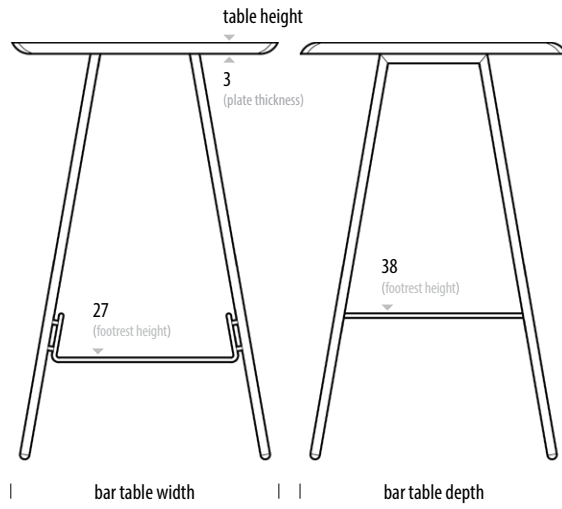

Legs material

Powder coated steel

Black

Light green

Light pink

White

Notes to consider

The height of Leina bar chair - regular (73 cm seat height) fits Leina bar table and standard bar heights. Lower chair option, Leina bar chair - low (63 cm seat height), is more suitable for lunch counters.

Leina bar table

Product dimensions

0cm 20 40 60 80 100 120

Scale: 1:20

Version: 1.11.2020

Page 3 / 4

Leina bar table 70 x 70
Item no: 097

Size (cm) W: 70 D: 70 H: 110

Packaging W: 118 D: 73 H: 17

Net weight 18 kg

Gross weight 21 kg

Leina bar table

Leina bar chair - regular | W: 45, D: 48, H: 93

0cm 40 80 120 160 200 240

Scale: 1:40

Version: 1.11.2020

Page 4 / 4

www.gazzda.com

Leina bar table 70 x 70
Item no: 097

Size (cm)
W: 70

D: 70

H: 110