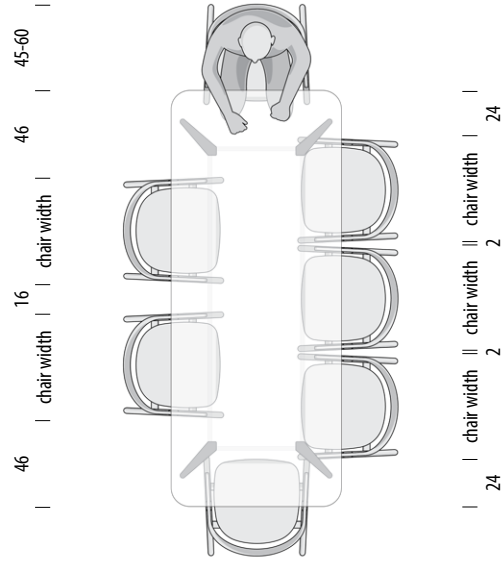

Stafa table

Ava chair | W: 56, D: 53, H: 77

0cm 100 140 160 180 200 220 240

Scale: 1:40

Version: 1.11.2020

Page 13 / 15

www.gazzda.com

Stafa table 200 x 90
Item no: 037 / 030

Size (cm)
W: 200 D: 90 H: 75

deepest chair fit
6 chairs

max. seating places
8 chairs

14 | chair width || chair width || 2 || chair width || 2 || chair width || 14

25 | table depth | 25

Stafa table 220 x 90
Item no: 038 / 031

Size (cm)
W: 220 D: 90 H: 75

deepest chair fit
6 chairs

max. seating places
8 chairs

24 | chair width || chair width || 2 || chair width || 2 || chair width || 24

25 | table depth | 25

Stafa table

Ava bench | W: 120, D: 53, H: 77,5