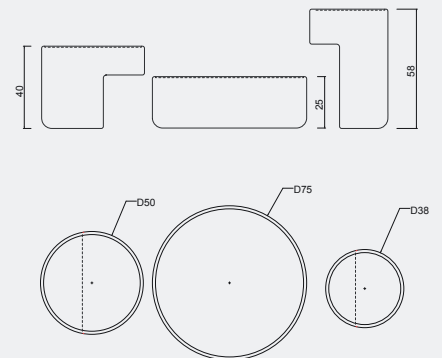

# LEVELS

Low Coffee Tables

Set of 3 tables

Use: Indoor

Materials: Solid Oak  
and Glass inlays

Finishes: Oak Varnished,  
Glass Mat White or Black

Dimensions

Height: 25 – 40 – 58

Diameter: 38 – 50 – 75

WOOD COLOR

OAK

GLASS COLORS

RAL 9005

RAL 9003

COLORS (can differ from actual sample)