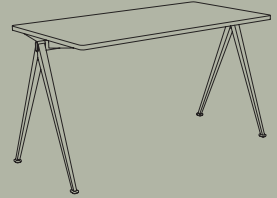

Created to be adaptable, light and strong, the Result chair and Pyramid Table are the first and last word in cutout sheet steel construction. The designs, originally created by Friso Kramer and Wim Rietveld while working at Ahrend in the 1950s, are being relaunched by HAY together with Ahrend. At the time of their initial launch, they were regarded as a triumph in their innovative use of sheet steel, giving new direction for its use in organically shaped products. Today, both as individual pieces and as a collection, they are notable for their sparing use of materials, their simplistic construction and for the fact that they are light enough to move about with considerable ease. These lasting designs, proved in real environments over generations; functionally excellent and aesthetically light, for life.

HAY

and Ahrend

RESULT & PYRAMID

RESULT CHAIR
W45,5 X D48,5 X H81 cm

RESULT CHAIR SEAT UPHOLSTERY
W45,5 X D48,5 X H81 cm

PYRAMID TABLE 01
L140 X W65 X H74 cm

PYRAMID TABLE 01
L140 X W75 X H74 cm

PYRAMID TABLE 01
L200 X W75 X H74 cm

PYRAMID TABLE 02
L190 X W85 X H74 cm

PYRAMID TABLE 02
L250 X W85 X H74 cm

PYRAMID TABLE 02
L300 X W85 X H74 cm

PYRAMID BENCH 11
L85 X W40 X H46 cm

RESULT & PYRAMID

PYRAMID BENCH 11
L140 X W40 X H46 cm

PYRAMID BENCH 11
L200 X W40 X H46 cm

PYRAMID BENCH 12
L190 X W40 X H46 cm

PYRAMID BENCH 12
L250 X W40 X H46 cm

PYRAMID CAFÉ TABLE 21
L70 X W70 X H74 cm

PYRAMID CAFÉ TABLE 21
Ø70 X H74 cm

PYRAMID COFFEE TABLE 51
Ø60 X H44 cm

PYRAMID COFFEE TABLE 51
Ø45 X H54 cm