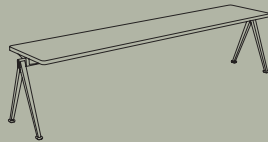

Created to be adaptable, light and strong, the Result chair and Pyramid Table are the first and last word in cutout sheet steel construction. The designs, originally created by Friso Kramer and Wim Rietveld while working at Ahrend in the 1950s, are being relaunched by HAY together with Ahrend. At the time of their initial launch, they were regarded as a triumph in their innovative use of sheet steel, giving new direction for its use in organically shaped products. Today, both as individual pieces and as a collection, they are notable for their sparing use of materials, their simplistic construction and for the fact that they are light enough to move about with considerable ease. These lasting designs, proved in real environments over generations; functionally excellent and aesthetically light, for life.

HAY

and Ahrend

RESULT & PYRAMID

RESULT CHAIR
W45,5 X D48,5 X H81 cm

RESULT CHAIR SEAT UPHOLSTERY
W45,5 X D48,5 X H81 cm

PYRAMID TABLE 01
L140 X W65 X H74 cm

PYRAMID TABLE 01
L140 X W75 X H74 cm

PYRAMID TABLE 01
L200 X W75 X H74 cm

PYRAMID TABLE 02
L190 X W85 X H74 cm

PYRAMID TABLE 02
L250 X W85 X H74 cm

PYRAMID TABLE 02
L300 X W85 X H74 cm

PYRAMID BENCH 11
L85 X W40 X H46 cm

RESULT & PYRAMID

PYRAMID BENCH 11
L140 X W40 X H46 cm

PYRAMID BENCH 11
L200 X W40 X H46 cm

PYRAMID BENCH 12
L190 X W40 X H46 cm

PYRAMID BENCH 12
L250 X W40 X H46 cm

PYRAMID CAFÉ TABLE 21
L70 X W70 X H74 cm

PYRAMID CAFÉ TABLE 21
Ø70 X H74 cm

PYRAMID COFFEE TABLE 51
Ø60 X H44 cm

PYRAMID COFFEE TABLE 51
Ø45 X H54 cm