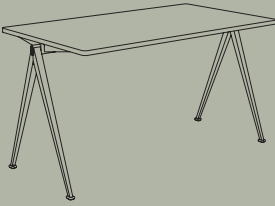

Created to be adaptable, light and strong, the Result chair and Pyramid Table are the first and last word in cutout sheet steel construction. The designs, originally created by Friso Kramer and Wim Rietveld while working at Ahrend in the 1950s, are being relaunched by HAY together with Ahrend. At the time of their initial launch, they were regarded as a triumph in their innovative use of sheet steel, giving new direction for its use in organically shaped products. Today, both as individual pieces and as a collection, they are notable for their sparing use of materials, their simplistic construction and for the fact that they are light enough to move about with considerable ease. These lasting designs, proved in real environments over generations; functionally excellent and aesthetically light, for life.

HAY

and Ahrend

RESULT & PYRAMID

RESULT CHAIR
W45,5 X D48,5 X H81 cm

RESULT CHAIR SEAT UPHOLSTERY
W45,5 X D48,5 X H81 cm

PYRAMID TABLE 01
L140 X W65 X H74 cm

PYRAMID TABLE 01
L140 X W75 X H74 cm

PYRAMID TABLE 01
L200 X W75 X H74 cm

PYRAMID TABLE 02
L190 X W85 X H74 cm

PYRAMID TABLE 02
L250 X W85 X H74 cm

PYRAMID TABLE 02
L300 X W85 X H74 cm

PYRAMID BENCH 11
L85 X W40 X H46 cm

RESULT & PYRAMID

PYRAMID BENCH 11
L140 X W40 X H46 cm

PYRAMID BENCH 11
L200 X W40 X H46 cm

PYRAMID BENCH 12
L190 X W40 X H46 cm

PYRAMID BENCH 12
L250 X W40 X H46 cm

PYRAMID CAFÉ TABLE 21
L70 X W70 X H74 cm

PYRAMID CAFÉ TABLE 21
Ø70 X H74 cm

PYRAMID COFFEE TABLE 51
Ø60 X H44 cm

PYRAMID COFFEE TABLE 51
Ø45 X H54 cm