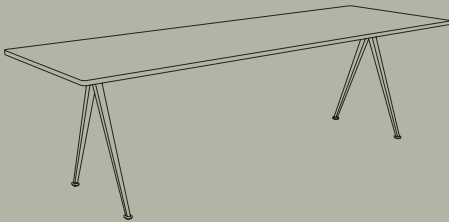

Created to be adaptable, light and strong, the Result chair and Pyramid Table are the first and last word in cutout sheet steel construction. The designs, originally created by Friso Kramer and Wim Rietveld while working at Ahrend in the 1950s, are being relaunched by HAY together with Ahrend. At the time of their initial launch, they were regarded as a triumph in their innovative use of sheet steel, giving new direction for its use in organically shaped products. Today, both as individual pieces and as a collection, they are notable for their sparing use of materials, their simplistic construction and for the fact that they are light enough to move about with considerable ease. These lasting designs, proved in real environments over generations; functionally excellent and aesthetically light, for life.

HAY

and Ahrend

RESULT & PYRAMID

RESULT CHAIR
W45,5 X D48,5 X H81 cm

RESULT CHAIR SEAT UPHOLSTERY
W45,5 X D48,5 X H81 cm

PYRAMID TABLE 01
L140 X W65 X H74 cm

PYRAMID TABLE 01
L140 X W75 X H74 cm

PYRAMID TABLE 01
L200 X W75 X H74 cm

PYRAMID TABLE 02
L190 X W85 X H74 cm

PYRAMID TABLE 02
L250 X W85 X H74 cm

PYRAMID TABLE 02
L300 X W85 X H74 cm

PYRAMID BENCH 11
L85 X W40 X H46 cm

RESULT & PYRAMID

PYRAMID BENCH 11
L140 X W40 X H46 cm

PYRAMID BENCH 11
L200 X W40 X H46 cm