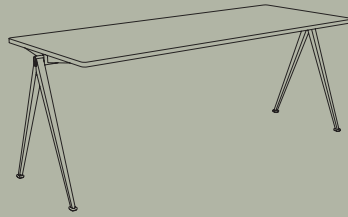

Created to be adaptable, light and strong, the Result chair and Pyramid Table are the first and last word in cutout sheet steel construction. The designs, originally created by Friso Kramer and Wim Rietveld while working at Ahrend in the 1950s, are being relaunched by HAY together with Ahrend. At the time of their initial launch, they were regarded as a triumph in their innovative use of sheet steel, giving new direction for its use in organically shaped products. Today, both as individual pieces and as a collection, they are notable for their sparing use of materials, their simplistic construction and for the fact that they are light enough to move about with considerable ease. These lasting designs, proved in real environments over generations; functionally excellent and aesthetically light, for life.

HAY

and Ahrend

RESULT & PYRAMID

RESULT CHAIR
W45,5 X D48,5 X H81 cm

RESULT CHAIR SEAT UPHOLSTERY
W45,5 X D48,5 X H81 cm

PYRAMID TABLE 01
L140 X W65 X H74 cm

PYRAMID TABLE 01
L140 X W75 X H74 cm

PYRAMID TABLE 01
L200 X W75 X H74 cm

PYRAMID TABLE 02
L190 X W85 X H74 cm

PYRAMID TABLE 02
L250 X W85 X H74 cm

PYRAMID TABLE 02
L300 X W85 X H74 cm

PYRAMID BENCH 11
L85 X W40 X H46 cm

RESULT & PYRAMID

PYRAMID BENCH 11
L140 X W40 X H46 cm

PYRAMID BENCH 11
L200 X W40 X H46 cm

PYRAMID BENCH 12
L190 X W40 X H46 cm

PYRAMID BENCH 12
L250 X W40 X H46 cm

PYRAMID CAFÉ TABLE 21
L70 X W70 X H74 cm

PYRAMID CAFÉ TABLE 21
Ø70 X H74 cm

PYRAMID COFFEE TABLE 51
Ø60 X H44 cm

PYRAMID COFFEE TABLE 51
Ø45 X H54 cm