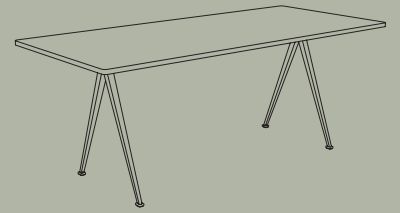

Created to be adaptable, light and strong, the Result chair and Pyramid Table are the first and last word in cutout sheet steel construction. The designs, originally created by Friso Kramer and Wim Rietveld while working at Ahrend in the 1950s, are being relaunched by HAY together with Ahrend. At the time of their initial launch, they were regarded as a triumph in their innovative use of sheet steel, giving new direction for its use in organically shaped products. Today, both as individual pieces and as a collection, they are notable for their sparing use of materials, their simplistic construction and for the fact that they are light enough to move about with considerable ease. These lasting designs, proved in real environments over generations; functionally excellent and aesthetically light, for life.

HAY

and Ahrend

RESULT & PYRAMID

RESULT CHAIR
W45,5 X D48,5 X H81 cm

RESULT CHAIR SEAT UPHOLSTERY
W45,5 X D48,5 X H81 cm

PYRAMID TABLE 01
L140 X W65 X H74 cm

PYRAMID TABLE 01
L140 X W75 X H74 cm

PYRAMID TABLE 01
L200 X W75 X H74 cm

PYRAMID TABLE 02
L190 X W85 X H74 cm

PYRAMID TABLE 02
L250 X W85 X H74 cm

PYRAMID TABLE 02
L300 X W85 X H74 cm

PYRAMID BENCH 11
L85 X W40 X H46 cm

RESULT & PYRAMID

PYRAMID BENCH 11
L140 X W40 X H46 cm

PYRAMID BENCH 11
L200 X W40 X H46 cm

PYRAMID BENCH 12
L190 X W40 X H46 cm

PYRAMID BENCH 12
L250 X W40 X H46 cm

PYRAMID CAFÉ TABLE 21
L70 X W70 X H74 cm

PYRAMID CAFÉ TABLE 21
Ø70 X H74 cm

PYRAMID COFFEE TABLE 51
Ø60 X H44 cm

PYRAMID COFFEE TABLE 51
Ø45 X H54 cm