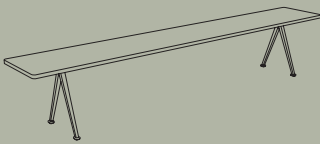

Created to be adaptable, light and strong, the Result chair and Pyramid Table are the first and last word in cutout sheet steel construction. The designs, originally created by Friso Kramer and Wim Rietveld while working at Ahrend in the 1950s, are being relaunched by HAY together with Ahrend. At the time of their initial launch, they were regarded as a triumph in their innovative use of sheet steel, giving new direction for its use in organically shaped products. Today, both as individual pieces and as a collection, they are notable for their sparing use of materials, their simplistic construction and for the fact that they are light enough to move about with considerable ease. These lasting designs, proved in real environments over generations; functionally excellent and aesthetically light, for life.

HAY

and Ahrend

RESULT & PYRAMID

RESULT CHAIR
W45,5 X D48,5 X H81 cm

RESULT CHAIR SEAT UPHOLSTERY
W45,5 X D48,5 X H81 cm

PYRAMID TABLE 01
L140 X W65 X H74 cm

PYRAMID TABLE 01
L140 X W75 X H74 cm

PYRAMID TABLE 01
L200 X W75 X H74 cm

PYRAMID TABLE 02
L190 X W85 X H74 cm

PYRAMID TABLE 02
L250 X W85 X H74 cm

PYRAMID TABLE 02
L300 X W85 X H74 cm

PYRAMID BENCH 11
L85 X W40 X H46 cm

RESULT & PYRAMID

PYRAMID BENCH 11
L140 X W40 X H46 cm

PYRAMID BENCH 11
L200 X W40 X H46 cm

PYRAMID BENCH 12
L190 X W40 X H46 cm

PYRAMID BENCH 12
L250 X W40 X H46 cm

PYRAMID CAFÉ TABLE 21
L70 X W70 X H74 cm

PYRAMID CAFÉ TABLE 21
Ø70 X H74 cm

PYRAMID COFFEE TABLE 51
Ø60 X H44 cm

PYRAMID COFFEE TABLE 51
Ø45 X H54 cm