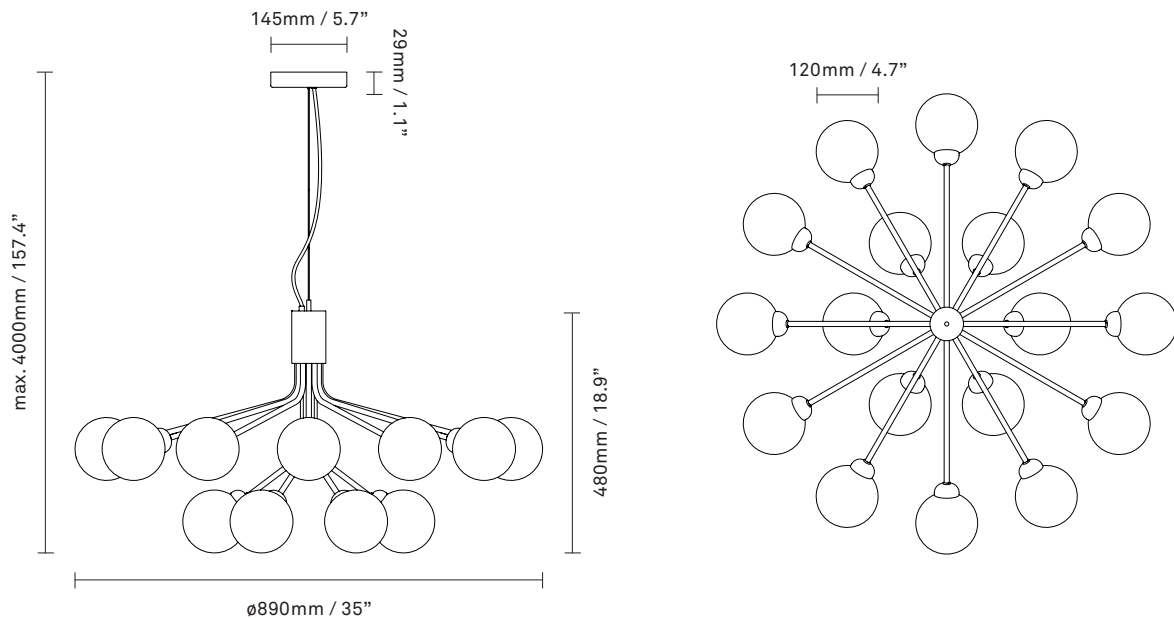

NUURA

APIALES 18
satin black / opal

Design: Sofie Refer, 2020

Apiales 18 in mouth-blown opal white glass and satin black finish.

Product no.: EU - 2051008 / US - 3051007

Type: Ceiling light - indoor

Colour: Glass: opal white / Metal: satin black
Cable: black

Materials: Anodized metal, mouth-blown glass,
fabric covered cable

Dimensions: \varnothing 890mm / 35in x 480mm / 18.9in
Ceiling plate: \varnothing 145mm / 5.7in
x 29mm / 1.1in
Cable length: 4000mm / 157.4in
Glass: \varnothing 120mm / 4.7in

Weight: Product incl. ceiling plate: 7390 g

Packaging: Dimensions: L: 796mm / 31.3in x
W: 796mm / 31.3in x H: 520mm / 20.4in
Weight: 6620 g
Total weight incl. product: 14010 g
Number of parcels: 1
Material: Brown cardboard.