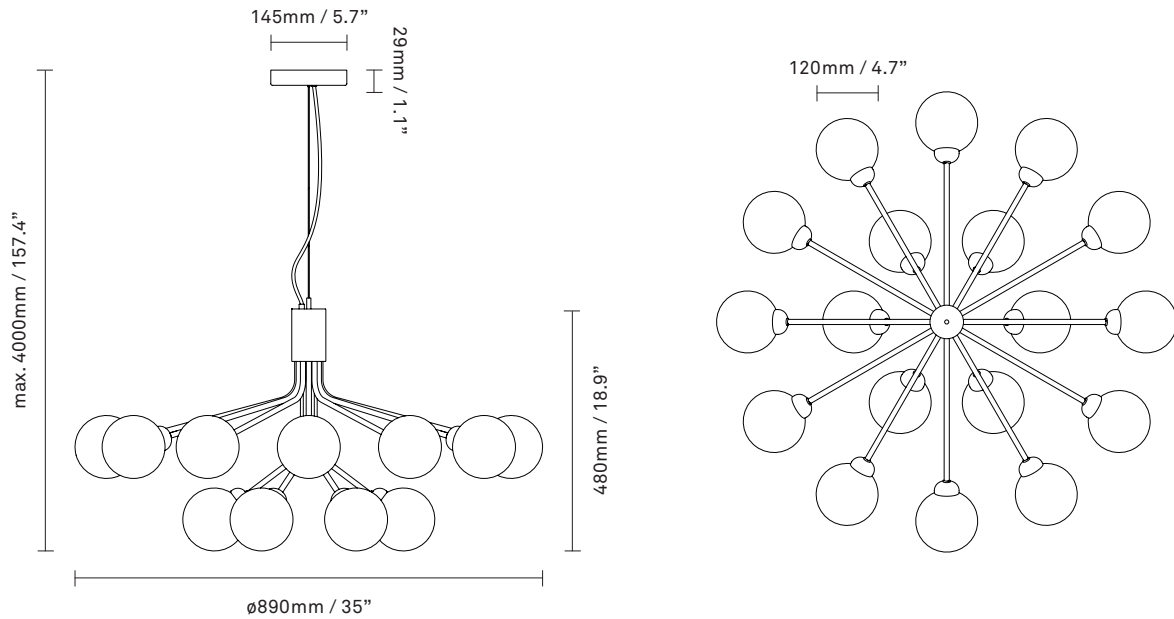

# NUURA

**APIALES 18**  
**brushed brass / gold**

Design: Sofie Refer, 2020

**Apiales 18** in mouth-blown gold glass and brushed brass finish.

**Product no.:** EU - 2051005 / US - 3051006

**Type:** Ceiling light - indoor

**Colour:** Glass: gold / Metal: brushed brass  
Cable: gold

**Materials:** Anodized metal, mouth-blown glass,  
fabric covered cable

**Dimensions:**  $\varnothing$ 890mm / 35in x 480mm / 18.9in  
Ceiling plate:  $\varnothing$ 145mm / 5.7in  
x 29mm / 1.1in  
Cable length: 4000mm / 157.4in  
Glass:  $\varnothing$ 120mm / 4.7in

**Weight:** Product incl. ceiling plate: 7390 g

**Packaging:** Dimensions: L: 796mm / 31.3in x  
W: 796mm / 31.3in x H: 520mm / 20.4in  
Weight: 6620 g  
Total weight incl. product: 14010 g  
Number of parcels: 1  
Material: Brown cardboard.