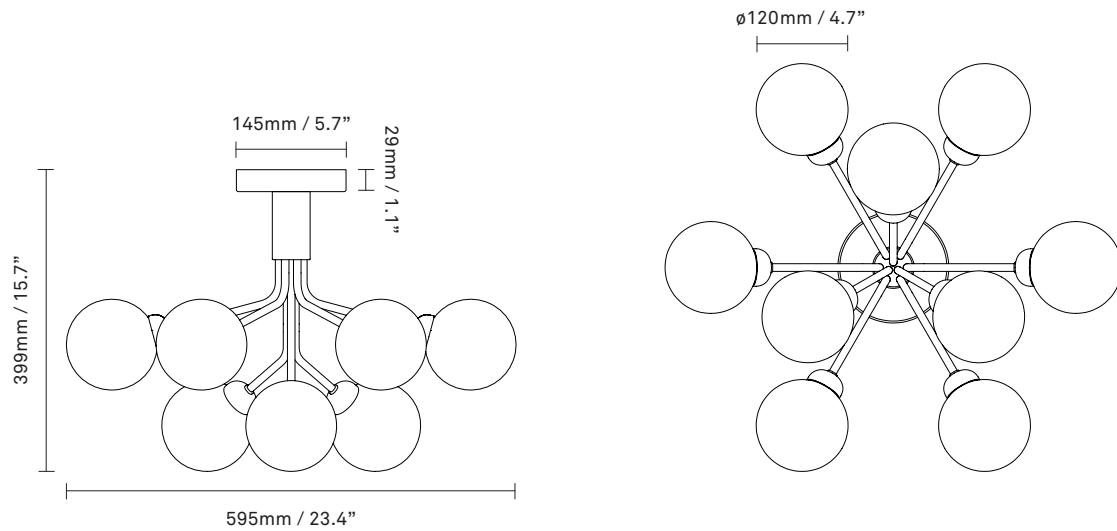

NUURA

APIALES 9 CEILING
brushed brass / gold

Design: Sofie Refer, 2019

Apiales 9 Ceiling in mouth-blown gold glass and brushed brass finish

Product no.: EU - 2059001 / US - 3059001

Type: Ceiling light - indoor

Colour: Glass: gold / Metal: brushed brass

Materials: Anodized metal, mouth-blown glass

Dimensions: W: 595mm / 23.4in x H: 399mm / 15.7in
Ceiling plate: D145 mm / 5.7in
Glass: \varnothing 120mm / 4.7in

Weight: Armature + glass: 3990 g

Packaging: Dimensions: L: 515mm x W: 515mm
x H: 465mm
Weight: 2686 g
Total weight incl. product: 6676 g
Number of parcels: 1
Material: Brown cardboard.

Certifications: CE, ETL, IP20, Class I

For information about IP ratings, click [here](#)