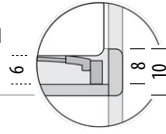

Fawn bed

Possible mattresses and slats combinations

0cm 20 50 100 150 200 250

Scale: 1:40

Normal frame - internal height detail Combinations for 6 cm high slats