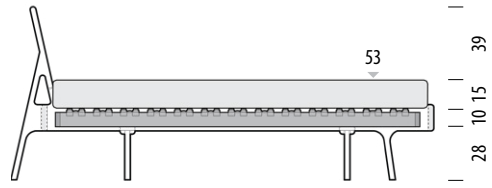

Mattress height 15 cm
Height from the floor 53 cm