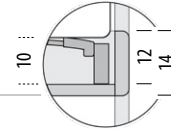

Deep frame - internal height detail Combinations for 10 cm high slats