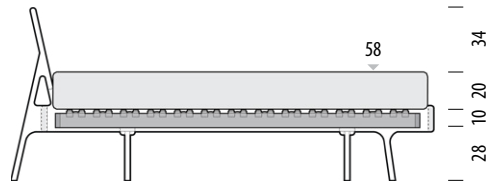

Mattress height 20 cm
Height from the floor 58 cm