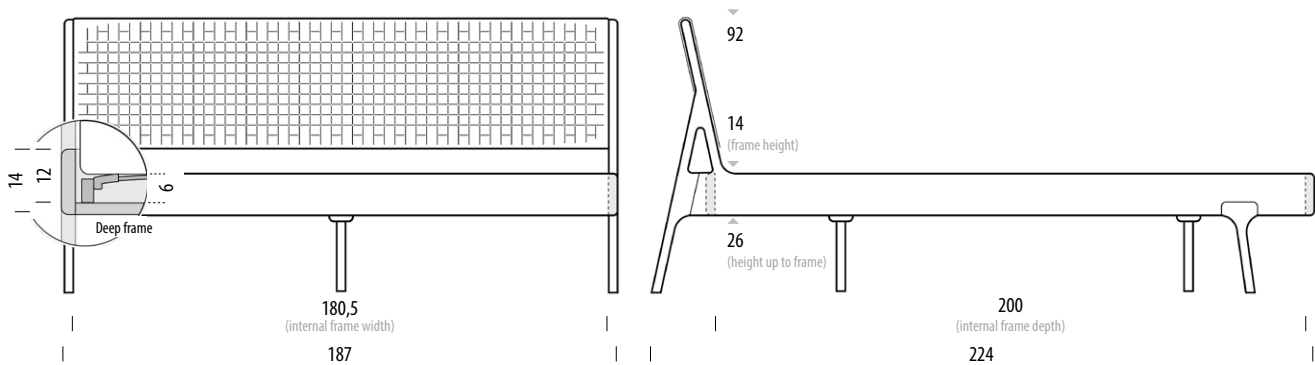

Selected options

Body

Oiled Oak
1015
White oil

Headboard

Cotton webbing
2001
White

Main line flax
MLF02
Archway

Indicated materials and colours are selected by Gazzda as best-selling items and their lead time is shorter than of made-to-order options. Please consult the current price list or our customer service for the lead time of selected options.

For other material options, please see the Available materials section at the end of the product sheet.