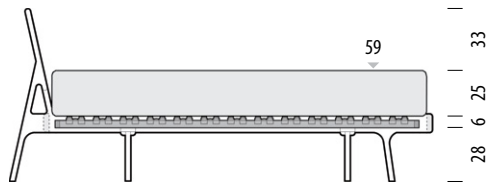

Mattress height 25 cm
Height from the floor 59 cm