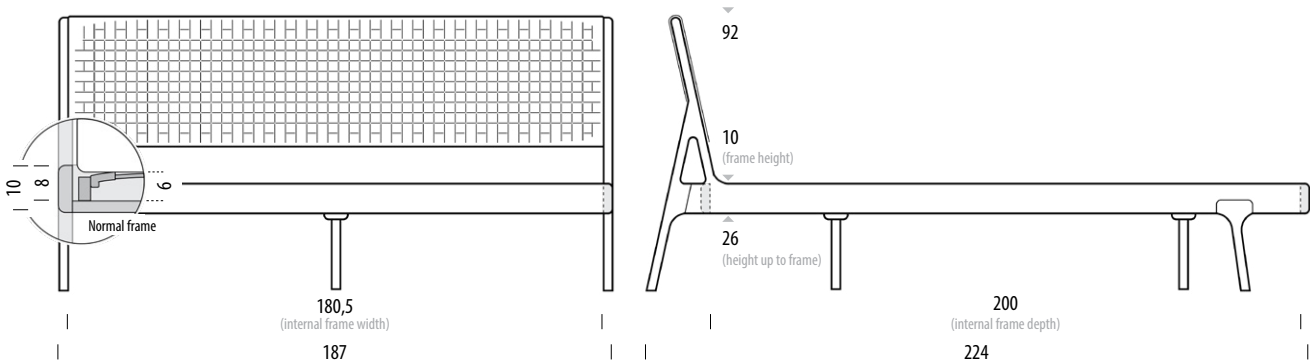

Selected options

Body

Oiled Oak
1015
White oil

Headboard

Cotton webbing
2001
White

Main line flax
MLF02
Archway

Indicated materials and colours are selected by Gazzda as best-selling items and their lead time is shorter than of made-to-order options. Please consult the current price list or our customer service for the lead time of selected options.

For other material options, please see the Available materials section at the end of the product sheet.