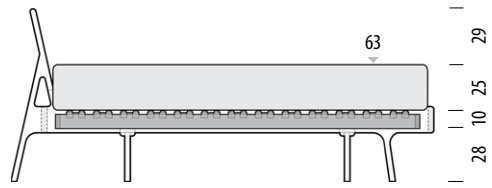

Mattress height 25 cm
Height from the floor 63 cm