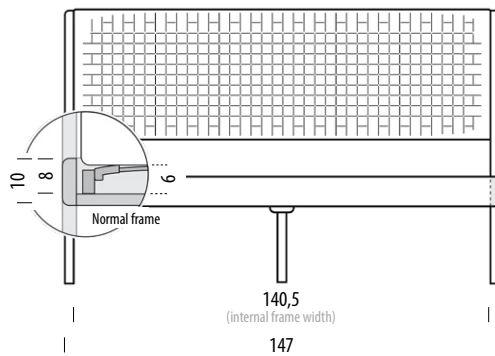

Dimensions (tolerances)

The dimensions shown are indicative, they may vary due to the natural properties of wood, season, or manufacturing processes. Deviations from the specified size may occur, usually no more than 1 cm

Fawn bed 140 x 200 - normal frame

Frame Solid oak, Headboard Cotton webbing / Upholstered

Version: 28-3-2022

Basic info

Design Salih Teskeredžić

Mattress size W: 140, D: 200
Product size W: 147, D: 224, H: 92
Packaging W: 240, D: 109, H: 11
Volume (total) 0,29 m³
Net weight 25,5 kg
Gross weight 31,5 kg

Item no. 022 / 0A8

Internal space	Width	Depth	Height
Frame size	140,5	200	8
Mattress size	140	200	

Assembly 30 min / 2 persons

Frame	Height
Up to frame	26
Normal frame	10

Fawn bed 140 x 200 - deep frame

Frame Solid oak, Headboard Cotton webbing / Upholstered

Basic info

Design Salih Teskeredžić

Mattress size W: 140, D: 200
Product size W: 147, D: 224, H: 92
Packaging W: 240, D: 109, H: 11
Volume (total) 0,29 m³
Net weight 33,5 kg
Gross weight 38 kg

Item no. 02A / 0AF