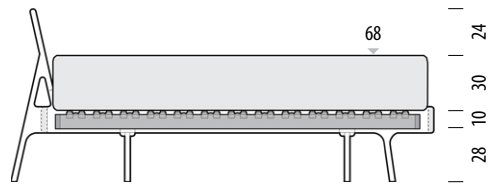

Mattress height 30 cm
Height from the floor 68 cm