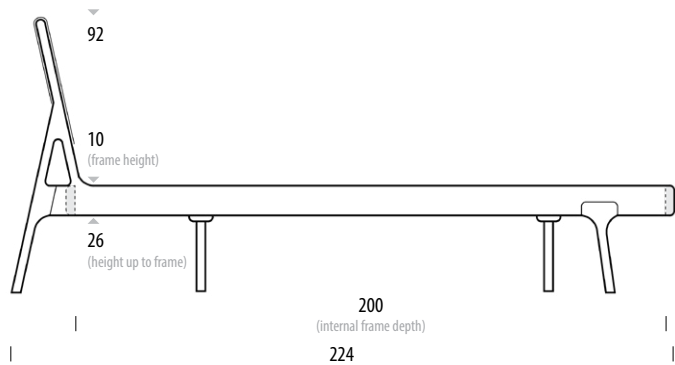

Dimensions (tolerances)

The dimensions shown are indicative, they may vary due to the natural properties of wood, season, or manufacturing processes. Deviations from the specified size may occur, usually no more than 1 cm

Fawn bed 140 x 200 - normal frame

Frame Solid oak, Headboard Cotton webbing / Upholstered

Version: 28-3-2022

Basic info

Design Salih Teskeredžić

Mattress size W: 140, D: 200
Product size W: 147, D: 224, H: 92
Packaging W: 240, D: 109, H: 11
Volume (total) 0,29 m³
Net weight 25,5 kg
Gross weight 31,5 kg

Item no. 022 / 0A8

Internal space	Width	Depth	Height
Frame size	140,5	200	8
Mattress size	140	200	

Assembly 30 min / 2 persons

Frame	Height
Up to frame	26
Normal frame	10

Fawn bed 140 x 200 - deep frame

Frame Solid oak, Headboard Cotton webbing / Upholstered

Basic info

Design Salih Teskeredžić

Mattress size W: 140, D: 200
Product size W: 147, D: 224, H: 92
Packaging W: 240, D: 109, H: 11
Volume (total) 0,29 m³
Net weight 33,5 kg
Gross weight 38 kg

Item no. 02A / 0AF