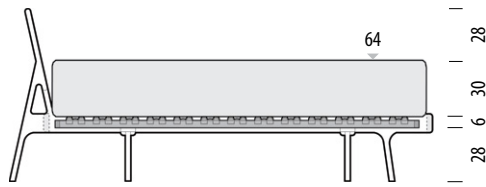

Mattress height 30 cm
Height from the floor 64 cm