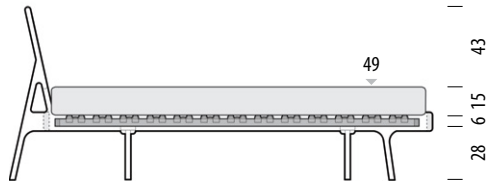

Fawn bed

Possible mattresses and slats combinations

0cm 20 50 100 150 200 250

Scale: 1:40

Normal frame - internal height detail Combinations for 6 cm high slats

Deep frame - internal height detail Combinations for 10 cm high slats

Suitable slats

Basic sprung slats (6 cm high) are available on request as a separate product. Mattress not included.

Mattress height 15 cm
Height from the floor 49 cm