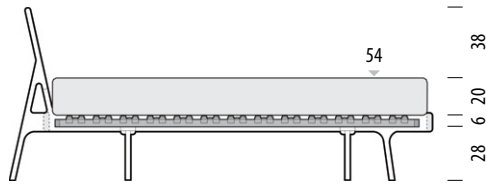

Mattress height 20 cm
Height from the floor 54 cm