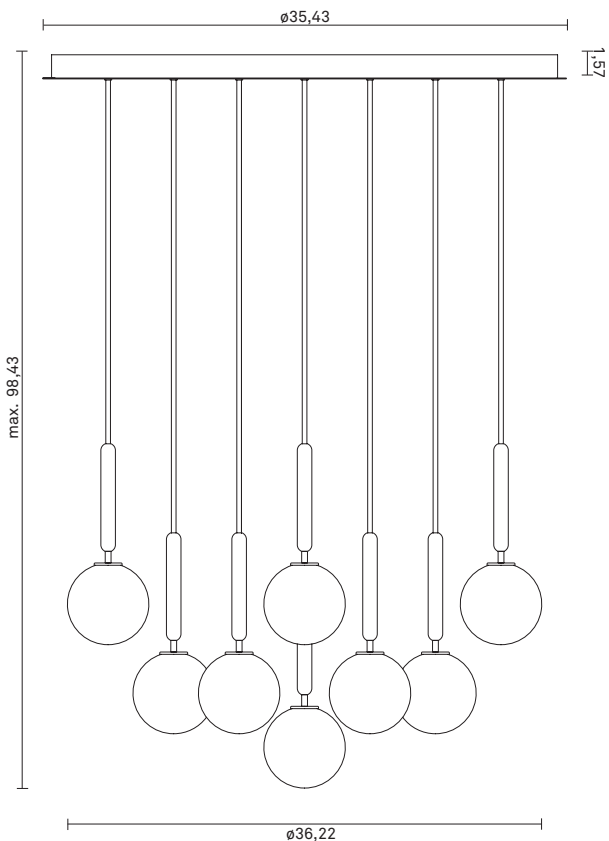

NUURA

MIIRA 13 - Optic

Design: Sofie Refer, 2018. US-model.

Miira 13 in mouth blown Optic Clear glass and Rock Grey finish. Incl. Ceiling plate.

The significant details of Miira are the fine curves and thin neck that gives a graceful appearance.

NUURA

TECHNICAL INFO

Product no.: 95130223

Type: Suspension - Indoor

Colour:

Glass: Optic Clear

Metal: Rock Grey

Cable: Black

Materials:

Powder coated metal

Mouth-blown glass

Fabric covered cable

Dimensions:

∅36,22in x max. 98,43in

Ceiling plate: ∅35,43in x 1,77in

Fabric cable - Length: 98,43in