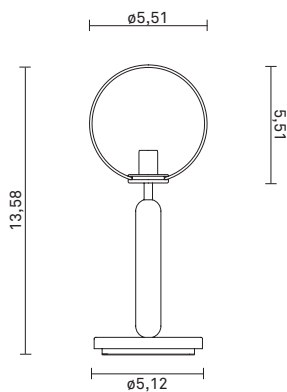

NUURA

TECHNICAL INFO

Product no.: 95530224

Type: Table Light - Indoor

Colour:

Glass: Opal White

Metal: Rock Grey

Cable: Black

Materials:

Powder coated metal

Mouth-blown glass

Fabric covered cable

Dimensions:

ø5,51in x 13,58in

Fabric cable - Length: 78,74in

Product weight:

Product: 1927 g

Packaging:

Dimensions: L: 16,5in x W: 6,1in x H: 5,71in

Weight: 441 g

Total weight incl. product: 2368 g

Number of parcels: 1

Material: Brown cardboard.

Packaging - weight - material: