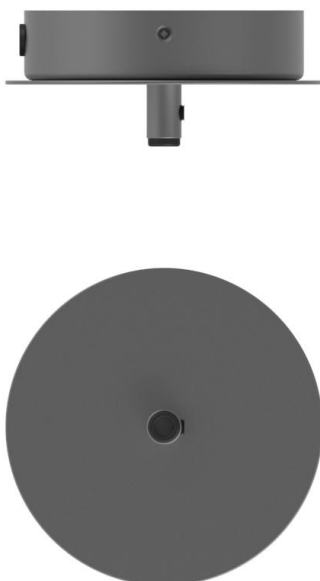

TECHNICAL INFO

Product no.: 03310223

Type: Suspension - Indoor

Colour:

Glass: Optic Clear
Metal: Rock Grey
Cable: Black

Materials:

Powder coated metal
Mouth-blown glass
Fabric covered cable

Dimensions:

∅140mm x 345mm
Ceiling plate: ∅120mm x 50mm
Fabric cable - Length: 2500mm

Product weight:

Product incl. ceiling plate: 1088 g
Ceiling plate: 265 g

Packaging:

Dimensions: L: 424mm x W: 171mm x H: 170mm
Weight: 458 g
Total weight incl. product: 1546 g
Number of parcels: 1
Material: Brown cardboard.

Included ceiling plate: