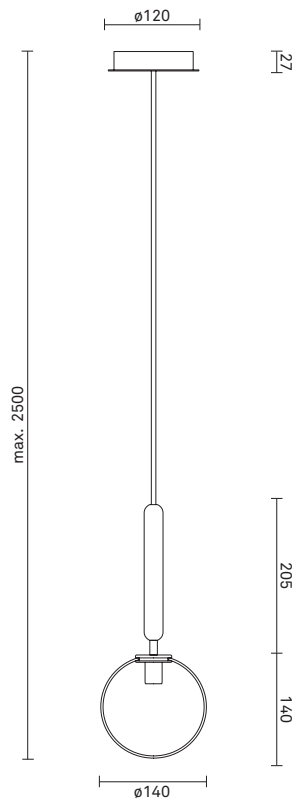

NUURA

MIIRA 1 - Optic

Design: Sofie Refer, 2018. EU-model.

Miira 1 in mouth blown Optic Clear glass and Rock Grey finish. Incl. Ceiling plate.

The significant details of Miira are the fine curves and thin neck that gives a graceful appearance.

TECHNICAL INFO

Product no.: 03310223

Type: Suspension - Indoor

Colour:

Glass: Optic Clear
Metal: Rock Grey
Cable: Black

Materials:

Powder coated metal
Mouth-blown glass
Fabric covered cable

Dimensions:

∅140mm x 345mm
Ceiling plate: ∅120mm x 50mm
Fabric cable - Length: 2500mm

Product weight:

Product incl. ceiling plate: 1088 g
Ceiling plate: 265 g

Packaging:

Dimensions: L: 424mm x W: 171mm x H: 170mm
Weight: 458 g
Total weight incl. product: 1546 g
Number of parcels: 1
Material: Brown cardboard.