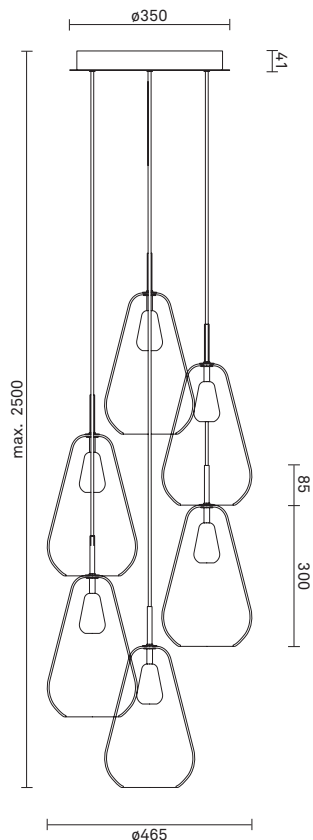

NUURA

ANOLI 6

Design: Sofie Refer, 2018. EU-model.

Anoli 6 - Small in mouth blown Gold glass and Nordic Gold finish. Incl. Ceiling plate.

Anoli Collection captures the tranquility of falling water droplets. The elegant droplets and golden warmth are the essence of the sophisticated pendant collection Anoli.

TECHNICAL INFO

Product no.: 01060122

Type: Suspension - Indoor

Colour:

Glass: Gold
Metal: Nordic Gold
Cable: Black

Materials:

Powder coated metal
Mouth-blown glass
Fabric covered cable

Dimensions:

∅465mm x max. 2500mm
Ceiling plate: ∅350mm x 41mm
Fabric cable - Length: 2500mm

Product weight:

Product incl. ceiling plate: 8390 g
Ceiling plate: 2450 g

Packaging:

Pendant: L: 254mm x W: 254mm x H: 481mm
Ceiling plate: L: 440mm x W: 440mm x H: 120mm
Weight: 5922 g
Total weight incl. product: 14312 g
Number of parcels: 7
Material: Brown cardboard.

CE - CE-certified
IP20 - IP20
 - Class II

Light source:

Socket: E14
Max wattage: 6 x 25W (Bulb not included)
Voltage (V): 220-240V

Recommended light source:

Tube light T25, 3.5W LED, 2700 Kelvin, 210lm

Energy efficiency class: