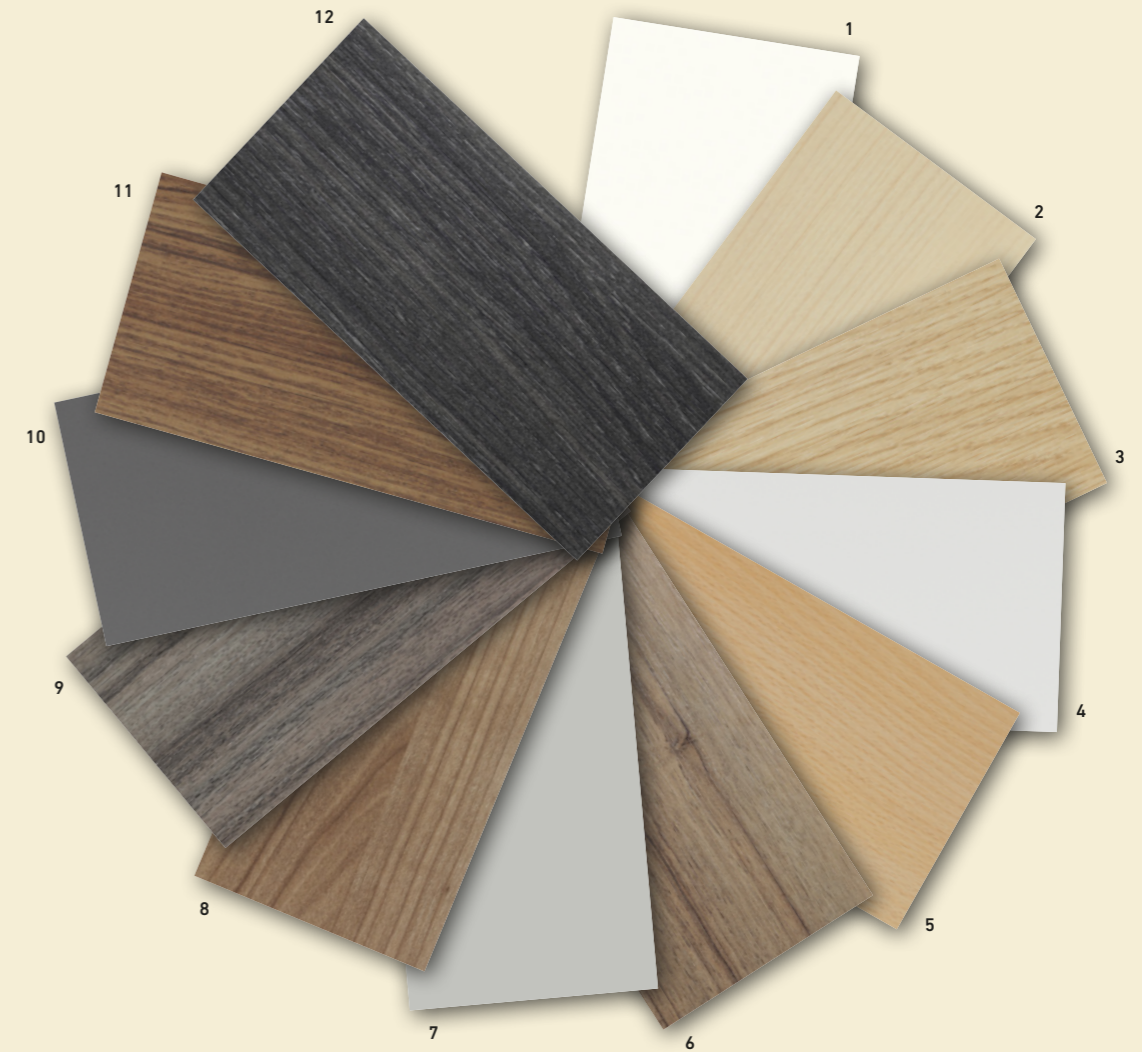

table tops & edges

Edge B

12 MM

Core: 12 mm SCL
Finish: standard white
Edge: SCL edge round shaped (black)

Edge C

14 MM

Core: 12 mm chipboard
Finish: 0,9 mm HPL in standard colours
Edge: 2 mm ABS in standard colours or plywood look

Edge B

14 MM

Tabletop: 18 mm plywood
Finish: 0,9 mm HPL in standard colours
Edge: Plywood edge straight

finishes

All table-tops are available in HPL & Melamine and do have a matching stain, excluding Lindberg oak and Madison Walnut.