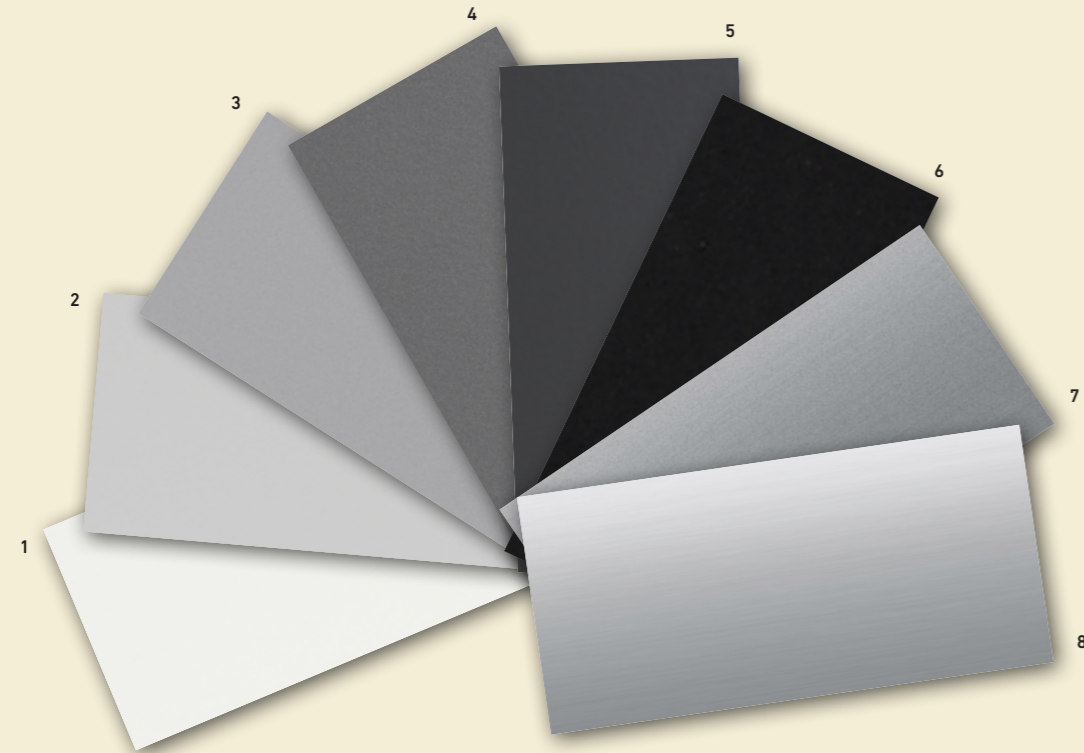

PRODUCTS
1-CLASS, 2-CALIBER, 3-CALIBER,
4-TEMO FLIPTOP, 5-COBRA

powder coatings

- 1 Traffic white SG16
- 2 Light grey SG11
- 3 Aluminium Grey SG12
- 4 Tenor grey SG17
- 5 Traffic grey SG20
- 6 Black SG15
- 7 Mat Chrome
- 8 Chrome

table tops & edges

Edge B

12 MM

Core: 12 mm SCL
Finish: standard white
Edge: SCL edge round shaped (black)

Edge C

14 MM

Core: 12 mm chipboard
Finish: 0,9 mm HPL in standard colours
Edge: 2 mm ABS in standard colours or plywood look