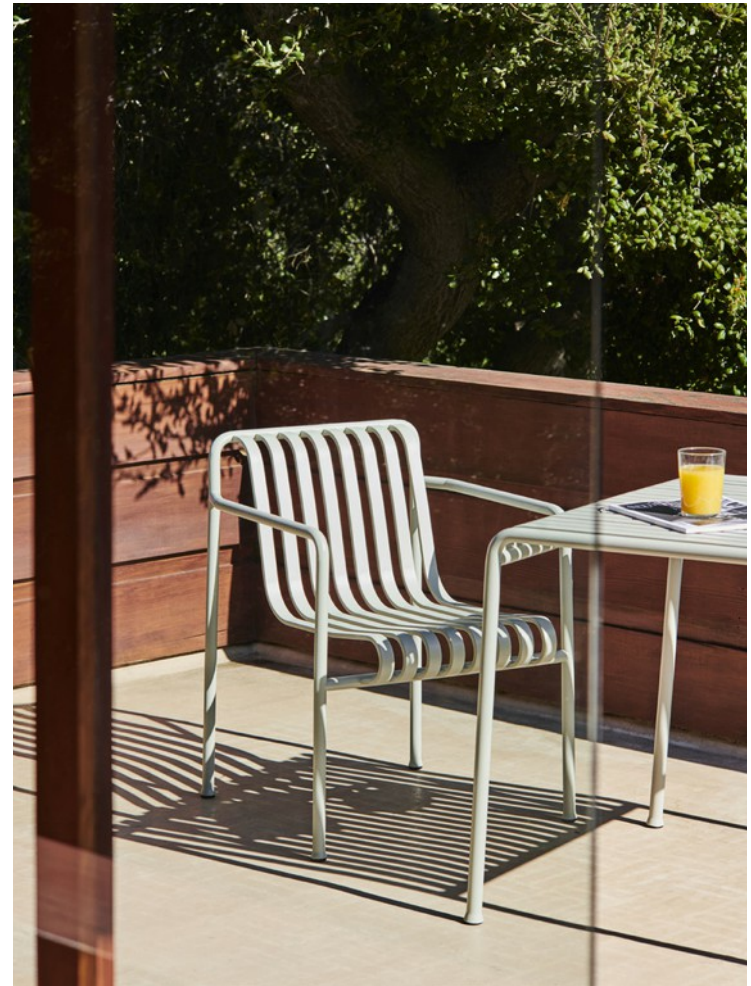

- PALISSADE -