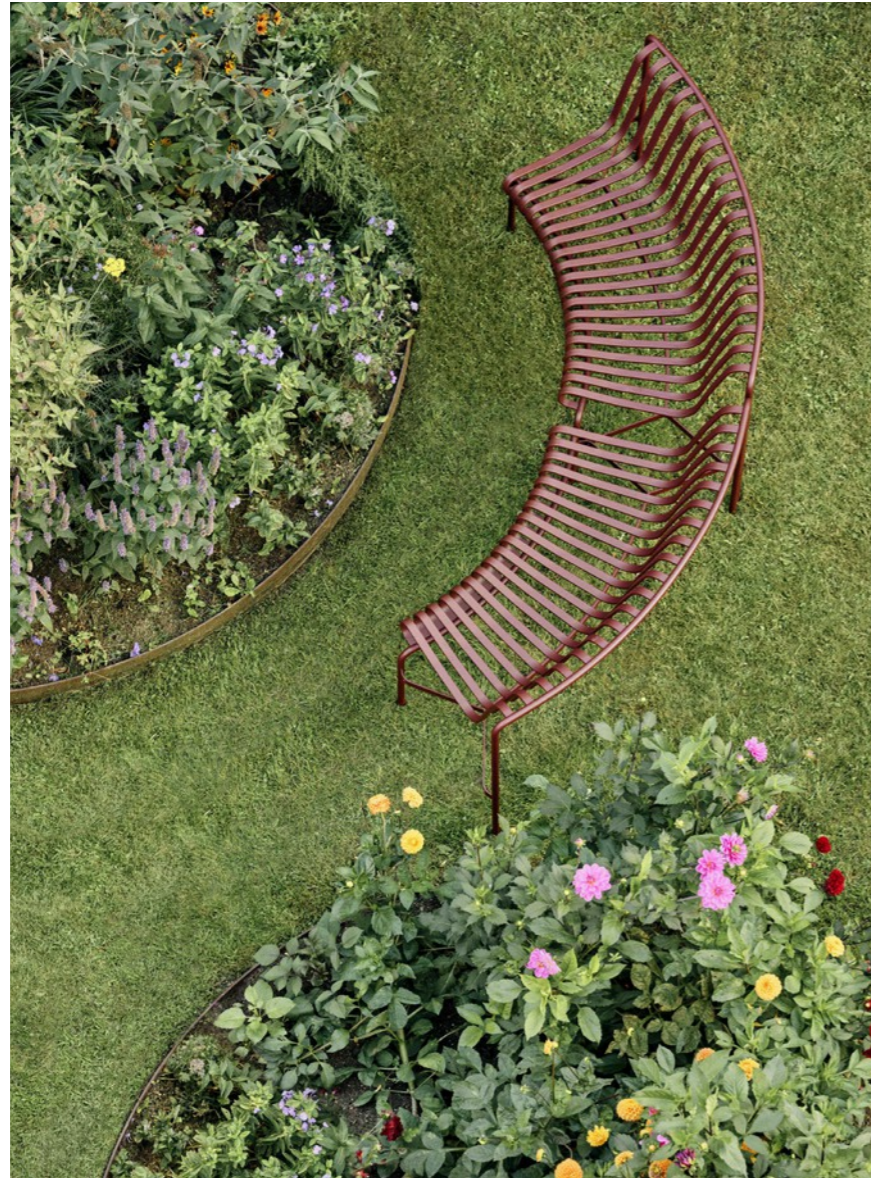

PALISSADE COLLECTION

New Variants

Design by Ronan & Erwan Bouroullec

HAY

Palissade Collection New Variants

Designed by French brothers Ronan and Erwan Bouroullec, Palissade is a collection of outdoor furniture for HAY in powder coated steel. United by a common principle of symmetrical geometry, the Palissade collection is engineered to reproduce the same visual simplicity and core strength throughout.

Originally designed in a classic tone of olive green and other neutral colours, Palissade is now available in a new shade of iron red that brings a fresh slant to the existing selection. The rich colour is to integrate into most outdoor settings, bringing warmth to its surroundings while becoming more beautiful over the years. The collection is suited to a wide variety of environments, from cafés and restaurants to gardens, terraces, and balconies.

Ronan and Erwan Bouroullec

Palissade Lounge Sofa & Palissade Low Table | Iron red

Palissade Dining Armchair | Iron red

Palissade Lounge Chair High & Palissade Low Table | Iron red

Palissade Table, Palissade Armchair, Palissade Chair & Palissade Stool | Iron red
Palissade Park Dining Bench In-In | Iron red