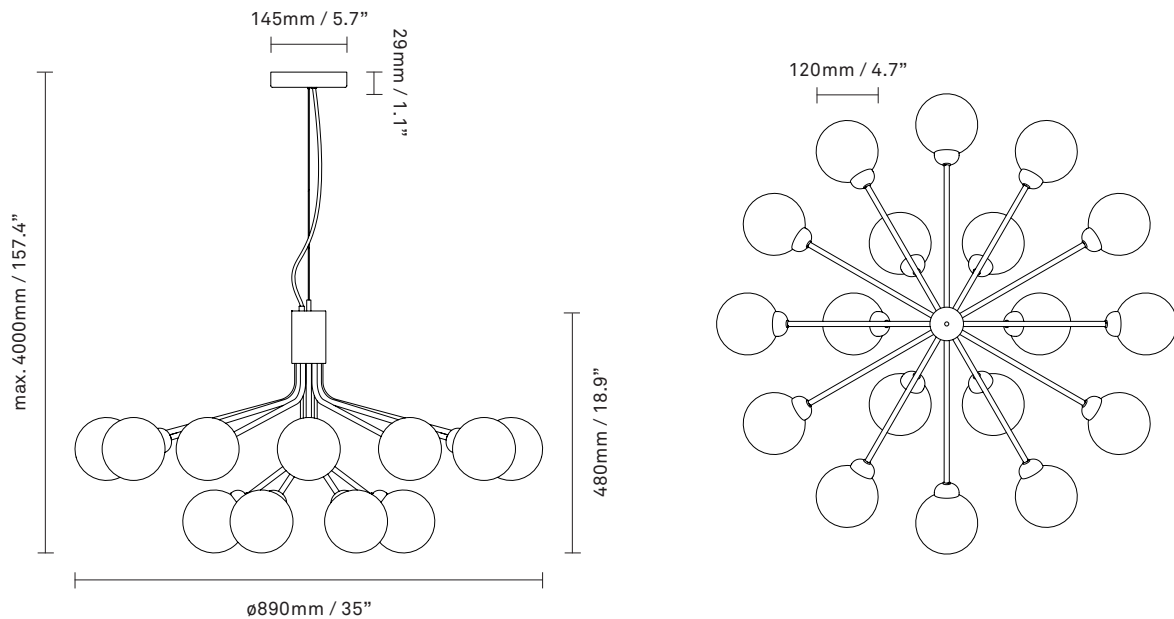

NUURA

APIALES 18
satin black / black smoked

Design: Sofie Refer, 2020

Apiales 18 in mouth-blown black smoked glass and satin black finish.

Product no.: EU - 2051007 / US - 3051008

Type: Ceiling light - indoor

Colour: Glass: black smoked / Metal: satin black
Cable: black

Materials: Anodized metal, mouth-blown glass,
fabric covered cable

Dimensions: \varnothing 890mm / 35in x 480mm / 18.9in
Ceiling plate: \varnothing 145mm / 5.7in
x 29mm / 1.1in
Cable length: 4000mm / 157.4in
Glass: \varnothing 120mm / 4.7in

Weight: Product incl. ceiling plate: 7390 g

Packaging: Dimensions: L: 796mm / 31.3in x
W: 796mm / 31.3in x H: 520mm / 20.4in
Weight: 6620 g
Total weight incl. product: 14010 g
Number of parcels: 1
Material: Brown cardboard.