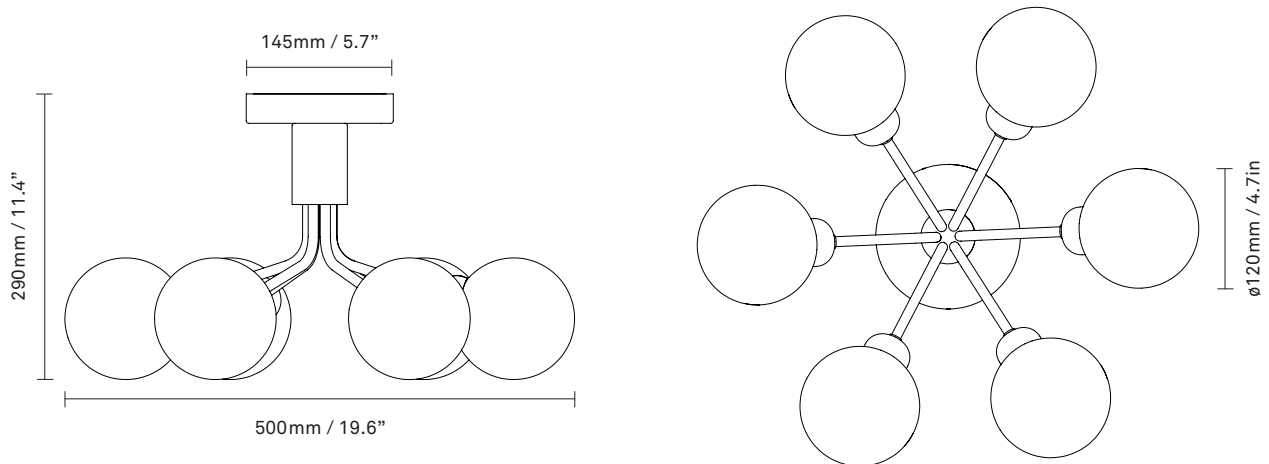

NUURA

APIALES 6 CEILING
brushed brass / opal

Design: Sofie Refer, 2022

Apiales 6 Ceiling With inspiration from flowers, Apiales 6 Ceiling unfolds its 6 brushed brass metal arms like flower stalks from a specially produced canopy and supports 6 mouth-blown glass globes in opal white. Apiales 6 Ceiling has a height of just 29 cm and offers ample light coverage in rooms with limited space available.

Product no.: EU - 2059008 / US - 3059008

Type: Ceiling light - indoor

Colour: Glass: opal white / Metal: brushed brass

Materials: Anodized metal, mouth-blown glass

Dimensions: 500mm / 19.6in x 290mm / 11.4in
Glass: ø120mm / 4.7in

Weight: Armature + glass: 3130g

Packaging: Dimensions: L: 430mm / 16.9in x
W: 430mm / 16.9in x H: 300mm / 11.8in
Weight: 1300g
Total weight incl. product: 4430g
Number of parcels: 1
Material: Brown cardboard