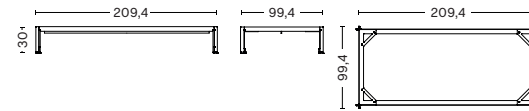

Powder coated steel. Incl. plastic gliders.
Requires assembly.

- CONNECT BED -

CONNECT BED FOR MATTRESS L200 x W90 CM

Dimension L209,4 x W99,4 x H30 cm

Inside height of the bed frame's side panel is 4,6 cm

CONNECT BED FOR MATTRESS L200 x W140 CM

Dimension L209,4 x W149,4 x H30 cm

Inside height of the bed frame's side panel is 4,6 cm

- CONNECT BED -

CONNECT BED FOR MATTRESS L200 x W160 CM

Dimension L209,4 x W169,4 x H30 cm

Inside height of the bed frame's side panel is 4,6 cm

CONNECT BED FOR MATTRESS L200 x W180 CM

Dimension L209,4 x W189,4 x H30 cm

Inside height of the bed frame's side panel is 4,6 cm

- CONNECT BED -