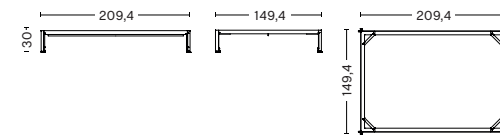

Powder coated steel. Incl. plastic gliders.
Requires assembly.

- CONNECT BED -

CONNECT BED FOR MATTRESS L200 x W90 CM

Dimension L209,4 x W99,4 x H30 cm

Inside height of the bed frame's side panel is 4,6 cm

CONNECT BED FOR MATTRESS L200 x W140 CM

Dimension L209,4 x W149,4 x H30 cm

Inside height of the bed frame's side panel is 4,6 cm

- CONNECT BED -

CONNECT BED FOR MATTRESS L200 x W160 CM

Dimension L209,4 x W169,4 x H30 cm

Inside height of the bed frame's side panel is 4,6 cm

CONNECT BED FOR MATTRESS L200 x W180 CM

Dimension L209,4 x W189,4 x H30 cm

Inside height of the bed frame's side panel is 4,6 cm

- CONNECT BED -