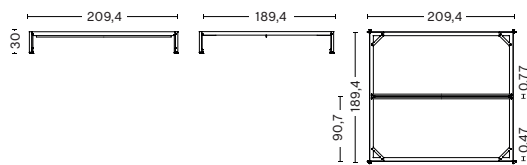

Powder coated steel. Incl. plastic gliders.
Requires assembly.

- CONNECT BED -

CONNECT BED FOR MATTRESS L200 x W90 CM

Dimension L209,4 x W99,4 x H30 cm

Inside height of the bed frame's side panel is 4,6 cm

CONNECT BED FOR MATTRESS L200 x W140 CM

Dimension L209,4 x W149,4 x H30 cm

Inside height of the bed frame's side panel is 4,6 cm

- CONNECT BED -

CONNECT BED FOR MATTRESS L200 x W160 CM

Dimension L209,4 x W169,4 x H30 cm

Inside height of the bed frame's side panel is 4,6 cm

CONNECT BED FOR MATTRESS L200 x W180 CM

Dimension L209,4 x W189,4 x H30 cm

Inside height of the bed frame's side panel is 4,6 cm

- CONNECT BED -