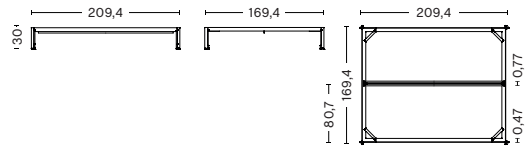

Powder coated steel. Incl. plastic gliders.
Requires assembly.

- CONNECT BED -

CONNECT BED FOR MATTRESS L200 x W90 CM

Dimension L209,4 x W99,4 x H30 cm

Inside height of the bed frame's side panel is 4,6 cm

CONNECT BED FOR MATTRESS L200 x W140 CM

Dimension L209,4 x W149,4 x H30 cm

Inside height of the bed frame's side panel is 4,6 cm

- CONNECT BED -

CONNECT BED FOR MATTRESS L200 x W160 CM

Dimension L209,4 x W169,4 x H30 cm

Inside height of the bed frame's side panel is 4,6 cm

CONNECT BED FOR MATTRESS L200 x W180 CM

Dimension L209,4 x W189,4 x H30 cm

Inside height of the bed frame's side panel is 4,6 cm

- CONNECT BED -