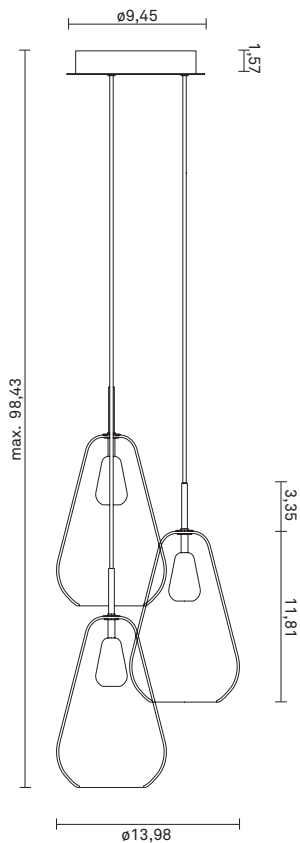

## ANOLI 3

Design: Sofie Refer, 2018. US-model.

**Anoli 3 - Small in mouth blown Gold glass and Nordic Gold finish. Incl. Ceiling plate.**

Anoli Collection captures the tranquility of falling water droplets. The elegant droplets and golden warmth are the essence of the sophisticated pendant collection Anoli.

## TECHNICAL INFO

**Product no.:** 97030122

**Type:** Suspension - Indoor

**Colour:**

Glass: Gold  
Metal: Nordic Gold  
Cable: Black

**Materials:**

Powder coated metal  
Mouth-blown glass  
Fabric covered cable

**Dimensions:**

∅13,98in x max. 98,43in  
Ceiling plate: ∅9,45in x 1,77in  
Fabric cable - Length: 98,43in

**Product weight:**

Product incl. ceiling plate: 4006 g  
Ceiling plate: 1036 g

**Packaging:**

Pendant: L: 10in x W: 10in x H: 18,94in  
Ceiling plate: L: 10,63in x W: 10,63in x H: 4,33in  
Weight: 2960 g  
Total weight incl. product: 6966 g  
Number of parcels: 4  
Material: Brown cardboard.