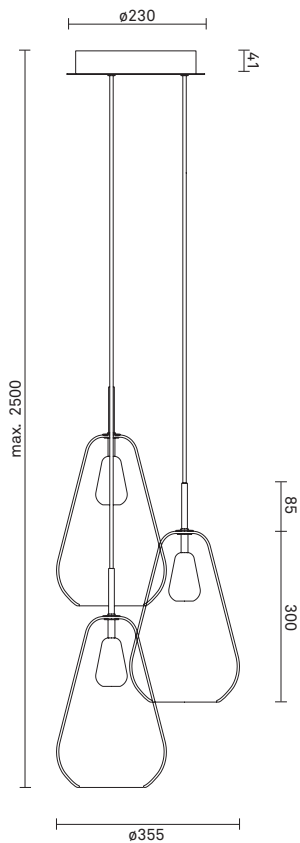

## ANOLI 3

Design: Sofie Refer, 2018. EU-model.

**Anoli 3 - Small in mouth blown Gold glass and Nordic Gold finish. Incl. Ceiling plate.**

Anoli Collection captures the tranquility of falling water droplets. The elegant droplets and golden warmth are the essence of the sophisticated pendant collection Anoli.

## TECHNICAL INFO

**Product no.:** 01030122

**Type:** Suspension - Indoor

**Colour:**

Glass: Gold  
Metal: Nordic Gold  
Cable: Black

**Materials:**

Powder coated metal  
Mouth-blown glass  
Fabric covered cable

**Dimensions:**

∅355mm x max. 2500mm  
Ceiling plate: ∅230mm x 41mm  
Fabric cable - Length: 2500mm

**Product weight:**

Product incl. ceiling plate: 4006 g  
Ceiling plate: 1036 g

**Packaging:**

Pendant: L: 254mm x W: 254mm x H: 481mm  
Ceiling plate: L: 270mm x W: 270mm x H: 110mm  
Weight: 2960 g  
Total weight incl. product: 6966 g  
Number of parcels: 4  
Material: Brown cardboard.