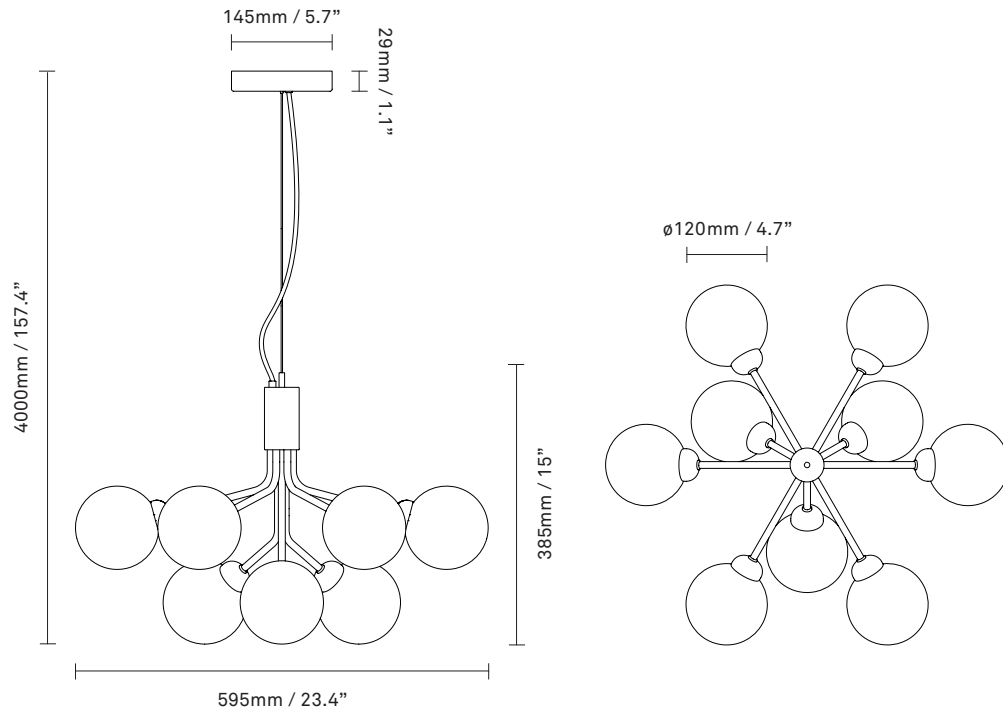

NUURA

APIALES 9
brushed brass / opal

Design: Sofie Refer, 2019

Apiales 9 in mouth-blown opal white glass and brushed brass finish.

Product no.: EU - 2051002 / US - 3051002

Type: Ceiling light - indoor

Colour: Glass: opal white / Metal: brushed brass
Cable: gold

Materials: Anodized metal, mouth-blown glass,
fabric covered cable

Dimensions: 595mm / 23.4in x 385mm / 15in
Ceiling plate: \varnothing 145mm / 5.7in
x 29mm / 1in
Cable length: 4000mm / 157.4in
Glass: \varnothing 120mm / 4.7in

Weight: Product incl. ceiling plate: 3990 g

Packaging: Dimensions: L: 515mm / 20.2in
x W: 515mm / 20.2in x H: 465mm / 18.3in
Weight: 2680 g
Total weight incl. product: 6670 g
Number of parcels: 1
Material: Brown cardboard.