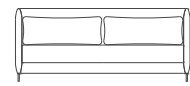

METRO
page 88