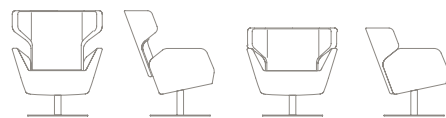

A chair to suit any mood.

COSY is a lounge chair with a unique twist: You can use it as a low lounge chair or turn it into a cosy wing chair by lifting the back to a higher position. The high backrest creates a very intimate chair, and the low backrest has an open and social feel. COSY will suit any mood you are in.