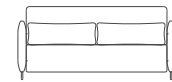

CORD
page 136