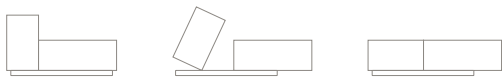

NEVADA 3P

DESIGN: BUSK + HERTZOG

Simply stylish.

NEVADA 3-P is a comfy, flexible sofa that is easy to turn into a double bed. The design is clean and stylish and the size is perfect if you have limited space. You can also combine it with other modules in the NEVADA range and design your own elegant piece of furniture.

3P Sofa

L 200 D 107 H 60/75 SH 35 cm

Bed: 75/130 x 200 cm