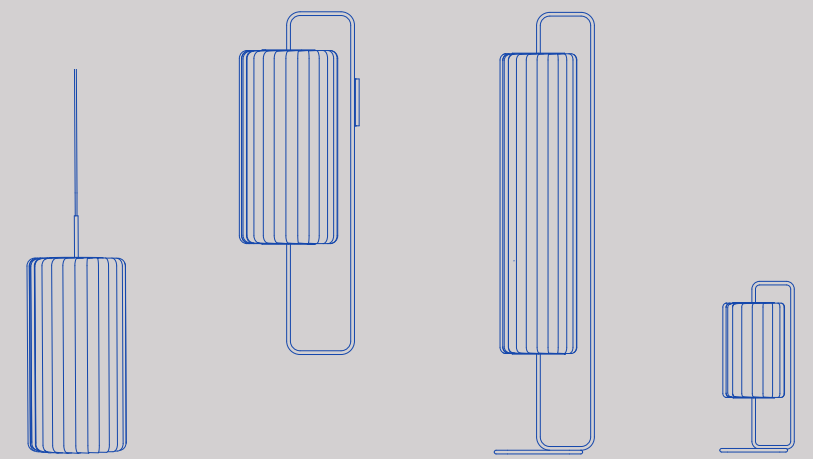

T R 3 7

PENDANT LIGHT

PC/NONWOVEN WHITE

SIZE D23 X H33 CM
(TOTAL HEIGHT 46 CM)
D34 X H60 CM
(TOTAL HEIGHT 75 CM)
D25 X H94 CM
(TOTAL HEIGHT 110 CM)

WALL LIGHT

PC/NONWOVEN WHITE

SIZE D22 X H58 X W27 CM
D34 X H110 X W40 CM
D25 X H142 X W30 CM

FLOOR LIGHT

PC/NONWOVEN WHITE

SIZE D34 X H111 X W38 CM
D25 X H143 X W30 CM

TABLE LIGHT

PC/NONWOVEN WHITE

SIZE D22 X H59 X W26 CM

E27 / MAX 60W

PENDANT, FLOOR AND WALL LIGHTS:

SHADE SIZE:
D34 X H60 CM: 2 BULBS

SHADE SIZE:
D25 X H94 CM: 2 BULBS