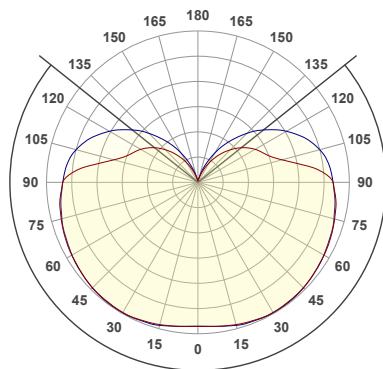

TECHNICAL INFO

Product no.: 94480124

Type: Wall Light - Indoor

Colour:

Glass: Opal White

Metal: Nordic Gold

Materials:

Powder coated metal

Mouth-blown glass

Dimensions:

∅6,5in x 6,69in

Product weight:

Product: 999 g

Packaging:

Dimensions: L: 13,31in x W: 7,64in x H: 6,89in

Weight: 475 g

Total weight incl. product: 1474 g

Number of parcels: 1

Material: Brown cardboard.

Packaging - weight - material:

Cardboard outside: 187 g

Cardboard inside: 274 g

Bubble wrap: 6 g

Plastic bag: 8 g

Cleaning:

Use a soft dry cloth to clean the product.

Do not use household cleaners.

Certifications and labels:

CE - CE-certified

IP20 - IP20

- Class II

This fixture is fabricated with UL rated components, but the fixture itself is not UL listed. This option may be available for an additional fee.

Light source:

Socket: G9

Max wattage: 7W LED (Bulb not included)

Voltage (V): 120V

Recommended light source:

Equivalent to Illumination G9 (344-09), 3.6W

Dimmability:

Can be fitted with an aligned dimmer.

DALI compatible

Light calculations: