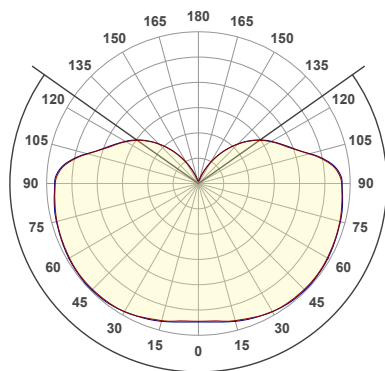

DALI compatible

Light calculations:

NUURA

LIILA 12 WALL/CEILING - Optic

Design: Sofie Refer, 2018. US-model.

Liila 12 Wall/Ceiling in mouth blown Optic Clear glass and Nordic Gold finish.

Liila Collection has a Nordic simplistic yet sensuous look due to the fine reflections in the glass and metal. The mouth blown glass is elegantly framed by the metal disc in soft metallic finish.