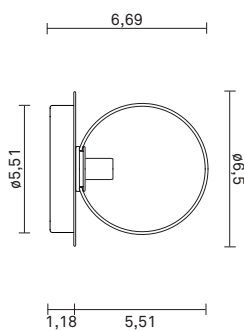

NUURA

LIILA 1 MEDIUM WALL/CEILING - Opal

Design: Sofie Refer, 2018. US-model.

Liila 1 Wall/Ceiling in mouth blown Opal White glass and Light Silver finish.

Liila Collection has a Nordic simplistic yet sensuous look due to the fine reflections in the glass and metal. The mouth blown glass is elegantly framed by the metal disc in soft metallic finish.

While the version in Optic Clear glass creates sparkeling reflections, the version in Opal White glass completes the minimalistic Nordic look.

Liila 1 Wall/Ceiling works perfectly single or grouped in a decorative formation. Liila 1 also suits smaller rooms, the bathroom and the entrance hall.

Liila collection:

The Liila collection include the following products:

- Liila 1 Wall/Ceiling / Optic
- Liila 1 Wall/Ceiling / Opal
- Liila 1 Large Wall/Ceiling / Optic
- Liila 1 Large Wall/Ceiling / Opal
- Liila 12 Wall/Ceiling / Optic
- Liila 12 Wall/Ceiling / Opal