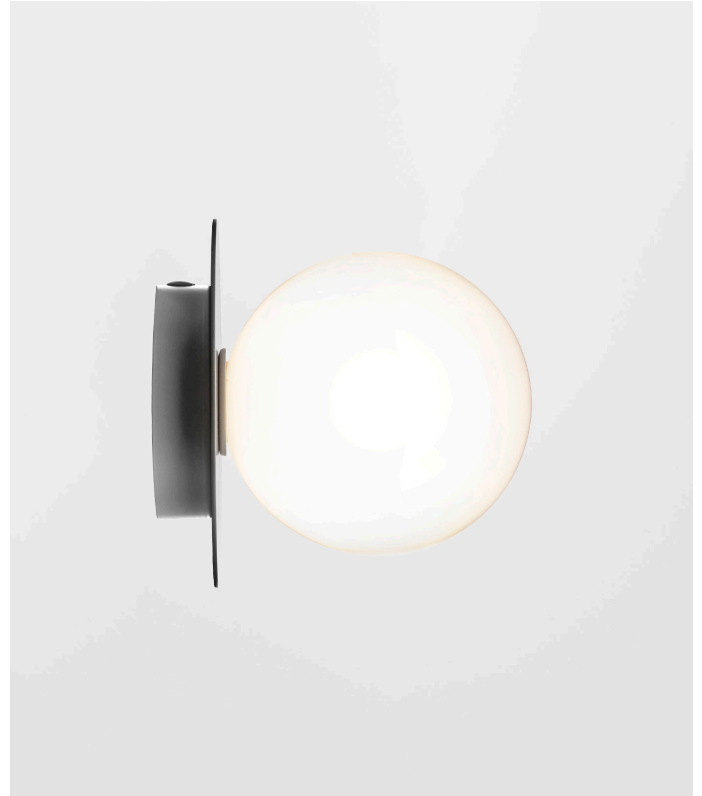

NUURA

LIILA 1 MEDIUM WALL/CEILING - Optic

Design: Sofie Refer, 2018. US-model.

Liila 1 Wall/Ceiling in mouth blown Optic Clear glass and Nordic Gold finish.

Liila Collection has a Nordic simplistic yet sensuous look due to the fine reflections in the glass and metal. The mouth blown glass is elegantly framed by the metal disc in soft metallic finish.

While the version in Optic Clear glass creates sparkeling reflections, the version in Opal White glass completes the minimalistic Nordic look.

Liila 1 Wall/Ceiling works perfectly single or grouped in a decorative formation. Liila 1 also suits smaller rooms, the bathroom and the entrance hall.

DALI compatible

Light calculations:

NUURA

LIILA 1 MEDIUM WALL/CEILING - Opal

Design: Sofie Refer, 2018. US-model.

Liila 1 Wall/Ceiling in mouth blown Opal White glass and Light Silver finish.

Liila Collection has a Nordic simplistic yet sensuous look due to the fine reflections in the glass and metal. The mouth blown glass is elegantly framed by the metal disc in soft metallic finish.