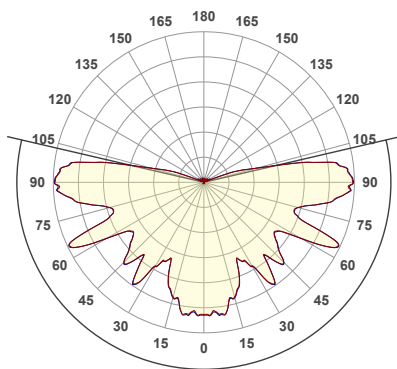

DALI compatible

Light calculations:

NUURA

LIILA 1 LARGE WALL/CEILING - Opal

Design: Sofie Refer, 2018. US-model.

Liila 1 Large Wall/Ceiling in mouth blown Opal White glass and Nordic Gold finish.

Liila Collection has a Nordic simplistic yet sensuous look due to the fine reflections in the glass and metal. The mouth blown glass is elegantly framed by the metal disc in soft metallic finish.