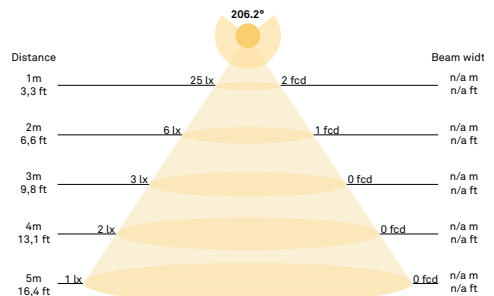

TECHNICAL INFO

Product no.: 94490123

Type: Wall Light - Indoor

Colour:

Glass: Optic Clear

Metal: Nordic Gold

Materials:

Powder coated metal

Mouth-blown glass

Dimensions:

∅9,65in x 9,06in

Product weight:

Product: 1190 g

Packaging:

Dimensions: L: 20,59in x W: 11,9in x H: 9,4in

Weight: 1014 g

Total weight incl. product: 2204 g

Number of parcels: 1

Material: Brown cardboard.

Packaging - weight - material:

Cardboard outside: 396 g

Cardboard inside: 582 g

Bubble wrap: 24 g

Plastic bag: 12 g

Cleaning:

Use a soft dry cloth to clean the product.

Do not use household cleaners.

Certifications and labels:

CE - CE-certified

IP20 - IP20

□ - Class II

This fixture is fabricated with UL rated components, but the fixture itself is not UL listed. This option may be available for an additional fee.

Light source:

Socket: G9

Max wattage: 7W LED (Bulb not included)

Voltage (V): 120V

Recommended light source:

Equivalent to Illumination G9 (344-47), 5.6W

Dimmability:

Can be fitted with an aligned dimmer.

DALI compatible

Light calculations: