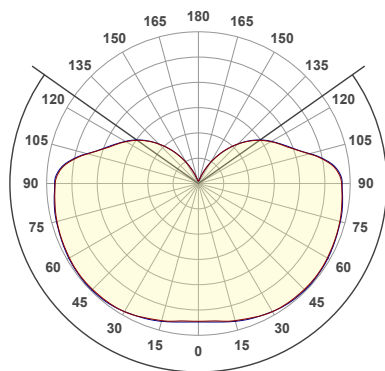

Light calculations:

NUURA

LIILA 1 LARGE WALL/CEILING - Optic

Design: Sofie Refer, 2018. US-model.

Liila 1 Large Wall/Ceiling in mouth blown Optic Clear glass and Light Silver finish.

Liila Collection has a Nordic simplistic yet sensuous look due to the fine reflections in the glass and metal. The mouth blown glass is elegantly framed by the metal disc in soft metallic finish.