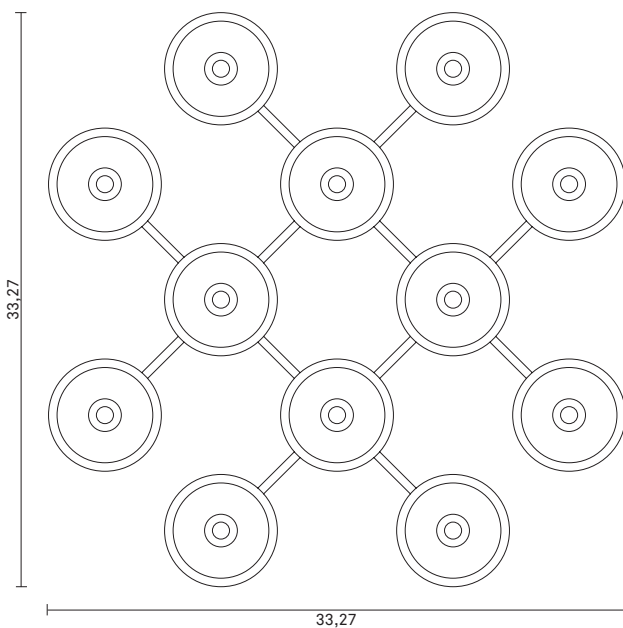

Liila collection:

The Liila collection include the following products:

- Liila 1 Wall/Ceiling / Optic
- Liila 1 Wall/Ceiling / Opal
- Liila 1 Large Wall/Ceiling / Optic
- Liila 1 Large Wall/Ceiling / Opal
- Liila 12 Wall/Ceiling / Optic
- Liila 12 Wall/Ceiling / Opal