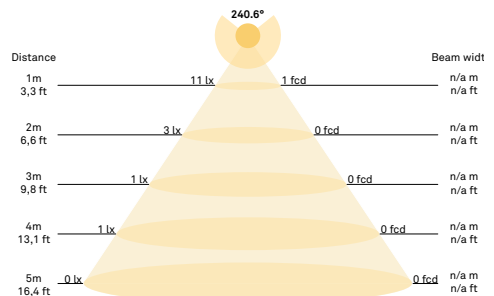

NUURA

TECHNICAL INFO

Product no.: 94480123

Type: Wall Light - Indoor

Colour:

Glass: Optic Clear

Metal: Nordic Gold

Materials:

Powder coated metal

Mouth-blown glass

Dimensions:

∅6,5in x 6,69in

Product weight:

Product: 999 g

Packaging:

Dimensions: L: 13,31in x W: 7,64in x H: 6,89in

Weight: 475 g

Total weight incl. product: 1474 g

Number of parcels: 1

Material: Brown cardboard.

Packaging - weight - material:

Cardboard outside: 187 g

Cardboard inside: 274 g

Bubble wrap: 6 g

Plastic bag: 8 g

Cleaning:

Use a soft dry cloth to clean the product.

Do not use household cleaners.

Certifications and labels:

CE - CE-certified

IP20 - IP20

□ - Class II

This fixture is fabricated with UL rated components, but the fixture itself is not UL listed. This option may be available for an additional fee.

Light source:

Socket: G9

Max wattage: 7W LED (Bulb not included)

Voltage (V): 120V

Recommended light source:

Equivalent to Illumination G9 (344-07), 2.3W

Dimmability:

Can be fitted with an aligned dimmer.

DALI compatible

Light calculations: