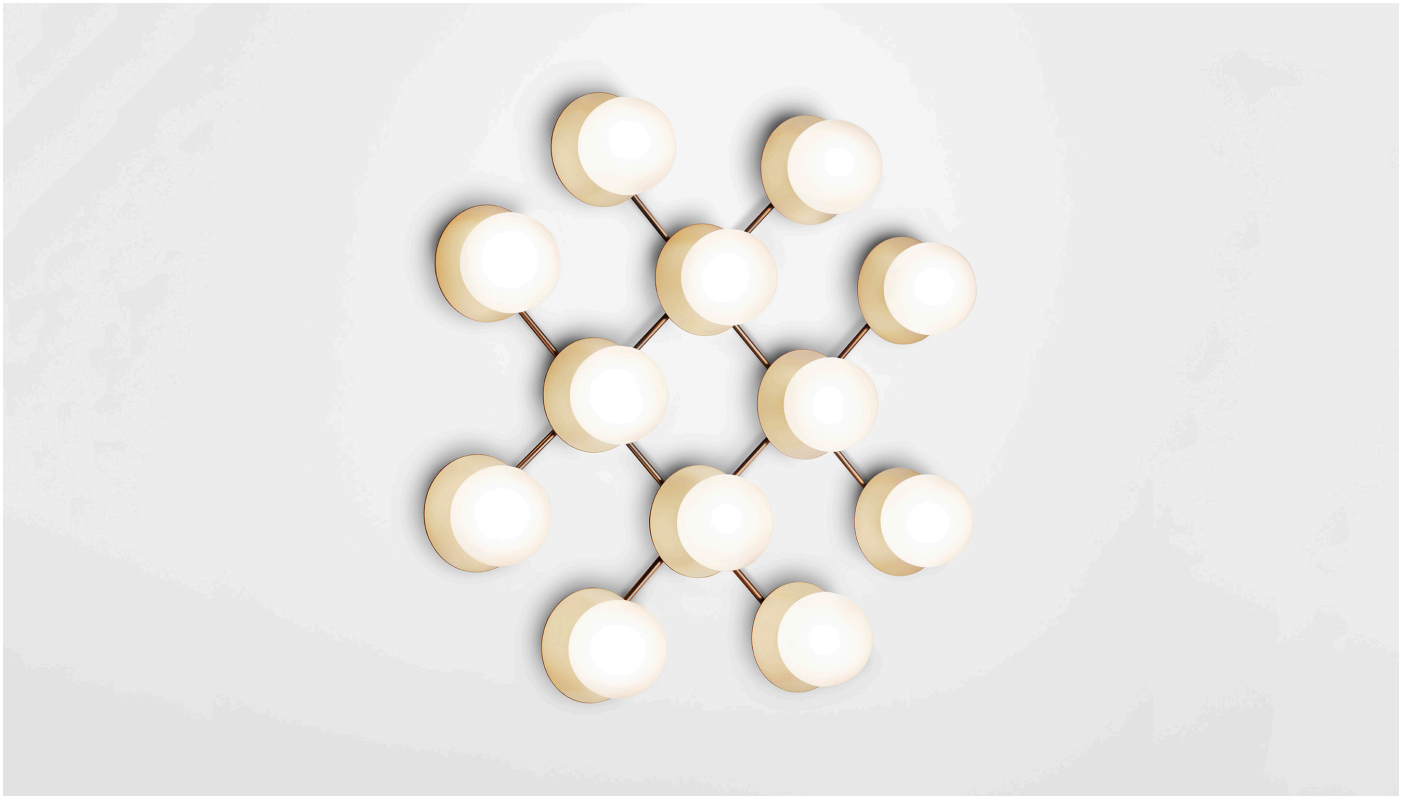

DALI compatible

NUURA

LIILA 12 WALL/CEILING - Opal

Design: Sofie Refer, 2018. US-model.

Liila 12 Wall/Ceiling in mouth blown Optic Clear glass and Nordic Gold finish.

Liila Collection has a Nordic simplistic yet sensuous look due to the fine reflections in the glass and metal. The mouth blown glass is elegantly framed by the metal disc in soft metallic finish.