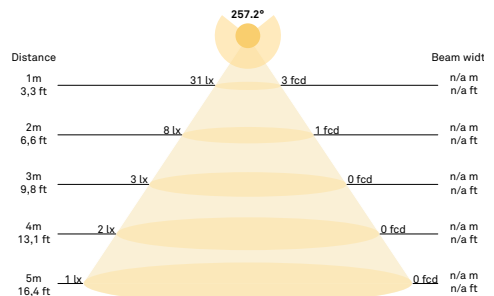

TECHNICAL INFO

Product no.: 94480124

Type: Wall Light - Indoor

Colour:

Glass: Opal White

Metal: Nordic Gold

Materials:

Powder coated metal

Mouth-blown glass

Dimensions:

∅6,5in x 6,69in

Product weight:

Product: 999 g

Packaging:

Dimensions: L: 13,31in x W: 7,64in x H: 6,89in

Weight: 475 g

Total weight incl. product: 1474 g

Number of parcels: 1

Material: Brown cardboard.

Packaging - weight - material:

Cardboard outside: 187 g

Cardboard inside: 274 g

Bubble wrap: 6 g

Plastic bag: 8 g

Cleaning:

Use a soft dry cloth to clean the product.

Do not use household cleaners.

Certifications and labels:

CE - CE-certified

IP20 - IP20

- Class II

This fixture is fabricated with UL rated components, but the fixture itself is not UL listed. This option may be available for an additional fee.

Light source:

Socket: G9

Max wattage: 7W LED (Bulb not included)

Voltage (V): 120V

Recommended light source:

Equivalent to Illumination G9 (344-09), 3.6W

Dimmability:

Can be fitted with an aligned dimmer.

DALI compatible

Light calculations: