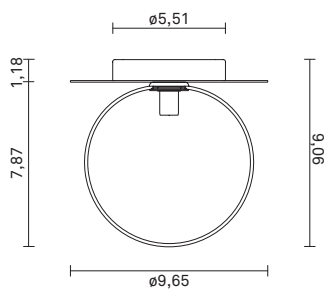

NUURA

LIILA 1 LARGE WALL/CEILING - Optic

Design: Sofie Refer, 2018. US-model.

Liila 1 Large Wall/Ceiling in mouth blown Optic Clear glass and Light Silver finish.

Liila Collection has a Nordic simplistic yet sensuous look due to the fine reflections in the glass and metal. The mouth blown glass is elegantly framed by the metal disc in soft metallic finish.

While the version in Optic Clear glass creates sparkling reflections, the version in Opal White glass completes the minimalistic Nordic look.

Liila 1 Large Wall/Ceiling works perfectly single or grouped in a decorative formation. Liila 1 also suits smaller rooms, the bathroom and the entrance hall.

Liila collection:

The Liila collection include the following products:

- Liila 1 Wall/Ceiling / Optic
- Liila 1 Wall/Ceiling / Opal
- Liila 1 Large Wall/Ceiling / Optic
- Liila 1 Large Wall/Ceiling / Opal
- Liila 12 Wall/Ceiling / Optic
- Liila 12 Wall/Ceiling / Opal