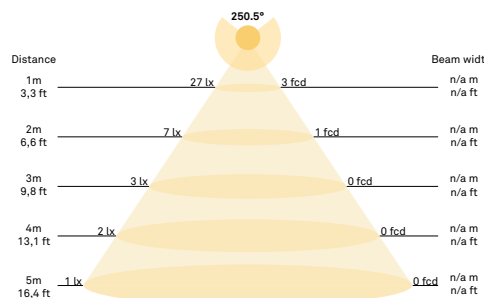

NUURA

TECHNICAL INFO

Product no.: 94490124

Type: Wall Light - Indoor

Colour:

Glass: Opal White
Metal: Nordic Gold

Materials:

Powder coated metal
Mouth-blown glass

Dimensions:

∅9,65in x 9,06in

Product weight:

Product: 1190 g

Packaging:

Dimensions: L: 20,59in x W: 11,9in x H: 9,4in
Weight: 1014 g
Total weight incl. product: 2204 g
Number of parcels: 1
Material: Brown cardboard.

Packaging - weight - material:

Cardboard outside: 396 g
Cardboard inside: 582 g
Bubble wrap: 24 g
Plastic bag: 12 g

Cleaning:

Use a soft dry cloth to clean the product.
Do not use household cleaners.

Certifications and labels:

CE - CE-certified
IP20 - IP20
□ - Class II

This fixture is fabricated with UL rated components, but the fixture itself is not UL listed. This option may be available for an additional fee.

Light source:

Socket: G9
Max wattage: 7W LED (Bulb not included)
Voltage (V): 120V

Recommended light source:

Equivalent to Illumination G9 (344-47), 5.6W

Dimmability:

Can be fitted with an aligned dimmer.

DALI compatible

Light calculations: