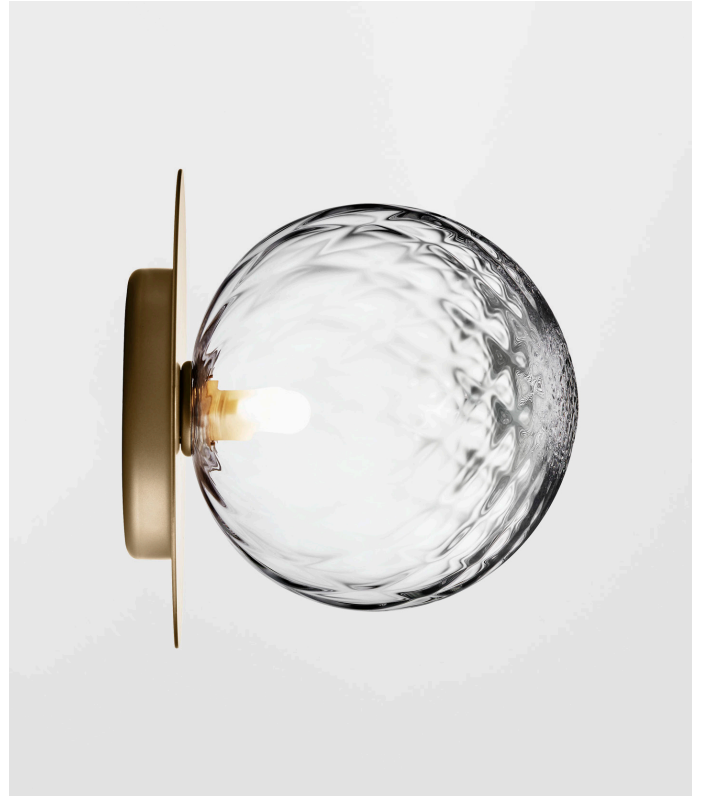

LIILA 1 MEDIUM WALL/CEILING - Opal

Design: Sofie Refer, 2018. US-model.

Liila 1 Wall/Ceiling in mouth blown Opal White glass and Nordic Gold finish.

Liila Collection has a Nordic simplistic yet sensuous look due to the fine reflections in the glass and metal. The mouth blown glass is elegantly framed by the metal disc in soft metallic finish.

DALI compatible

Light calculations:

NUURA

LIILA 1 LARGE WALL/CEILING - Optic

Design: Sofie Refer, 2018. US-model.

Liila 1 Large Wall/Ceiling in mouth blown Optic Clear glass and Nordic Gold finish.

Liila Collection has a Nordic simplistic yet sensuous look due to the fine reflections in the glass and metal. The mouth blown glass is elegantly framed by the metal disc in soft metallic finish.