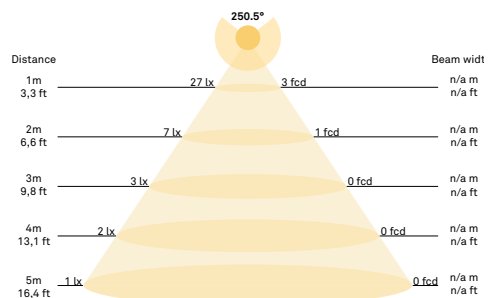

DALI compatible

Light calculations:

NUURA

LIILA 12 WALL/CEILING - Optic

Design: Sofie Refer, 2018. US-model.

Liila 12 Wall/Ceiling in mouth blown Optic Clear glass and Nordic Gold finish.

Liila Collection has a Nordic simplistic yet sensuous look due to the fine reflections in the glass and metal. The mouth blown glass is elegantly framed by the metal disc in soft metallic finish.