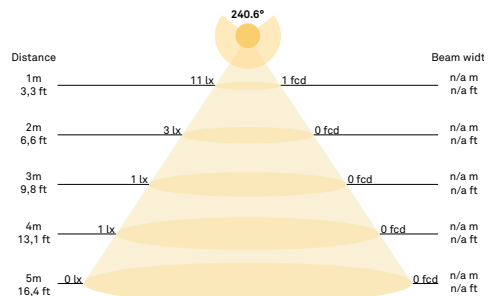

TECHNICAL INFO

Product no.: 94480323

Type: Wall Light - Indoor

Colour:

Glass: Optic Clear

Metal: Light Silver

Materials:

Powder coated metal

Mouth-blown glass

Dimensions:

∅6,5in x 6,69in

Product weight:

Product: 999 g

Packaging:

Dimensions: L: 13,31in x W: 7,64in x H: 6,89in

Weight: 475 g

Total weight incl. product: 1474 g

Number of parcels: 1

Material: Brown cardboard.

Packaging - weight - material:

Cardboard outside: 187 g

Cardboard inside: 274 g

Bubble wrap: 6 g

Plastic bag: 8 g

Cleaning:

Use a soft dry cloth to clean the product.

Do not use household cleaners.

Certifications and labels:

CE - CE-certified

IP20 - IP20

□ - Class II

This fixture is fabricated with UL rated components, but the fixture itself is not UL listed. This option may be available for an additional fee.

Light source:

Socket: G9

Max wattage: 7W LED (Bulb not included)

Voltage (V): 120V

Recommended light source:

Equivalent to Illumination G9 (344-07), 2.3W

Dimmability:

Can be fitted with an aligned dimmer.

DALI compatible

Light calculations: