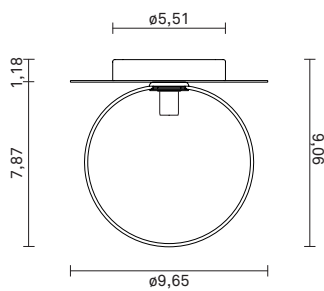

NUURA

LIILA 1 LARGE WALL/CEILING - Optic

Design: Sofie Refer, 2018. US-model.

Liila 1 Large Wall/Ceiling in mouth blown Optic Clear glass and Nordic Gold finish.

Liila Collection has a Nordic simplistic yet sensuous look due to the fine reflections in the glass and metal. The mouth blown glass is elegantly framed by the metal disc in soft metallic finish.

While the version in Optic Clear glass creates sparkling reflections, the version in Opal White glass completes the minimalistic Nordic look.

Liila 1 Large Wall/Ceiling works perfectly single or grouped in a decorative formation. Liila 1 also suits smaller rooms, the bathroom and the entrance hall.

Liila collection:

The Liila collection include the following products:

- Liila 1 Wall/Ceiling / Optic
- Liila 1 Wall/Ceiling / Opal
- Liila 1 Large Wall/Ceiling / Optic
- Liila 1 Large Wall/Ceiling / Opal
- Liila 12 Wall/Ceiling / Optic
- Liila 12 Wall/Ceiling / Opal