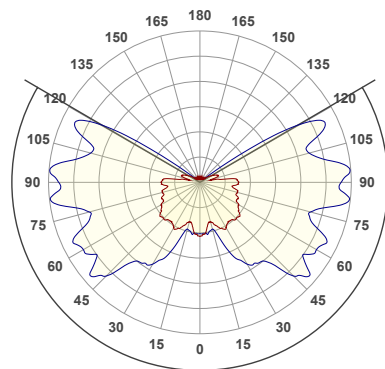

TECHNICAL INFO

Product no.: 94480323

Type: Wall Light - Indoor

Colour:

Glass: Optic Clear

Metal: Light Silver

Materials:

Powder coated metal

Mouth-blown glass

Dimensions:

∅6,5in x 6,69in

Product weight:

Product: 999 g

Packaging:

Dimensions: L: 13,31in x W: 7,64in x H: 6,89in

Weight: 475 g

Total weight incl. product: 1474 g

Number of parcels: 1

Material: Brown cardboard.

Packaging - weight - material:

Cardboard outside: 187 g

Cardboard inside: 274 g

Bubble wrap: 6 g

Plastic bag: 8 g

Cleaning:

Use a soft dry cloth to clean the product.

Do not use household cleaners.

Certifications and labels:

CE - CE-certified

IP20 - IP20

□ - Class II

This fixture is fabricated with UL rated components, but the fixture itself is not UL listed. This option may be available for an additional fee.

Light source:

Socket: G9

Max wattage: 7W LED (Bulb not included)

Voltage (V): 120V

Recommended light source:

Equivalent to Illumination G9 (344-07), 2.3W

Dimmability:

Can be fitted with an aligned dimmer.

DALI compatible

Light calculations: