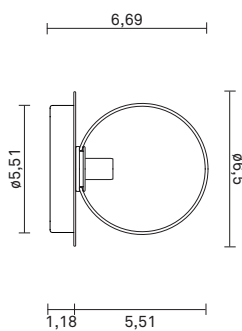

NUURA

LIILA 1 MEDIUM WALL/CEILING - Optic

Design: Sofie Refer, 2018. US-model.

Liila 1 Wall/Ceiling in mouth blown Optic Clear glass and Light Silver finish.

Liila Collection has a Nordic simplistic yet sensuous look due to the fine reflections in the glass and metal. The mouth blown glass is elegantly framed by the metal disc in soft metallic finish.

While the version in Optic Clear glass creates sparkeling reflections, the version in Opal White glass completes the minimalistic Nordic look.

Liila 1 Wall/Ceiling works perfectly single or grouped in a decorative formation. Liila 1 also suits smaller rooms, the bathroom and the entrance hall.

Liila collection:

The Liila collection include the following products:

- Liila 1 Wall/Ceiling / Optic
- Liila 1 Wall/Ceiling / Opal
- Liila 1 Large Wall/Ceiling / Optic
- Liila 1 Large Wall/Ceiling / Opal
- Liila 12 Wall/Ceiling / Optic
- Liila 12 Wall/Ceiling / Opal