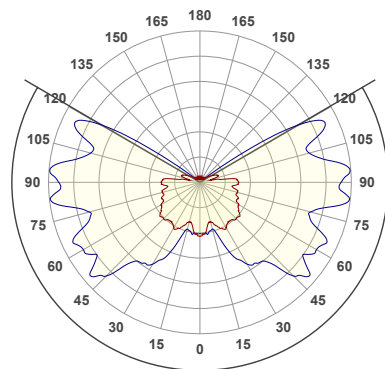

NUURA

TECHNICAL INFO

Product no.: 94480123

Type: Wall Light - Indoor

Colour:

Glass: Optic Clear

Metal: Nordic Gold

Materials:

Powder coated metal

Mouth-blown glass

Dimensions:

∅6,5in x 6,69in

Product weight:

Product: 999 g

Packaging:

Dimensions: L: 13,31in x W: 7,64in x H: 6,89in

Weight: 475 g

Total weight incl. product: 1474 g

Number of parcels: 1

Material: Brown cardboard.

Packaging - weight - material:

Cardboard outside: 187 g

Cardboard inside: 274 g

Bubble wrap: 6 g

Plastic bag: 8 g

Cleaning:

Use a soft dry cloth to clean the product.

Do not use household cleaners.

Certifications and labels:

CE - CE-certified

IP20 - IP20

□ - Class II

This fixture is fabricated with UL rated components, but the fixture itself is not UL listed. This option may be available for an additional fee.

Light source:

Socket: G9

Max wattage: 7W LED (Bulb not included)

Voltage (V): 120V

Recommended light source:

Equivalent to Illumination G9 (344-07), 2.3W

Dimmability:

Can be fitted with an aligned dimmer.

DALI compatible

Light calculations: