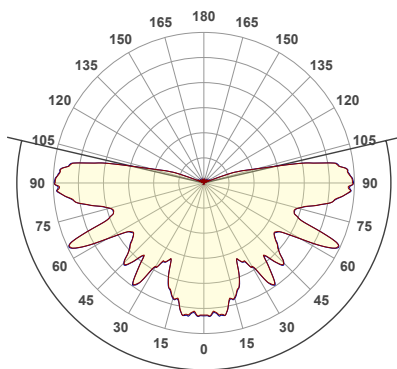

DALI compatible

Light calculations:

NUURA

LIILA 1 LARGE WALL/CEILING - Opal

Design: Sofie Refer, 2018. US-model.

Liila 1 Large Wall/Ceiling in mouth blown Opal White glass and Light Silver finish.

Liila Collection has a Nordic simplistic yet sensuous look due to the fine reflections in the glass and metal. The mouth blown glass is elegantly framed by the metal disc in soft metallic finish.