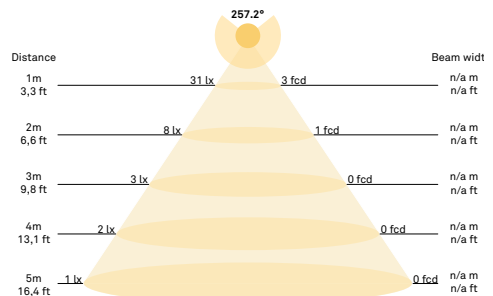

TECHNICAL INFO

Product no.: 94480324

Type: Wall Light - Indoor

Colour:

Glass: Opal White

Metal: Light Silver

Materials:

Powder coated metal

Mouth-blown glass

Dimensions:

∅6,5in x 6,69in

Product weight:

Product: 999 g

Packaging:

Dimensions: L: 13,31in x W: 7,64in x H: 6,89in-

Weight: 475 g

Total weight incl. product: 1474 g

Number of parcels: 1

Material: Brown cardboard.

Packaging - weight - material:

Cardboard outside: 187 g

Cardboard inside: 274 g

Bubble wrap: 6 g

Plastic bag: 8 g

Cleaning:

Use a soft dry cloth to clean the product.

Do not use household cleaners.

Certifications and labels:

CE - CE-certified

IP20 - IP20

□ - Class II

This fixture is fabricated with UL rated components, but the fixture itself is not UL listed. This option may be available for an additional fee.

Light source:

Socket: G9

Max wattage: 7W LED (Bulb not included)

Voltage (V): 120V

Recommended light source:

Equivalent to Illumination G9 (344-09), 3.6W

Dimmability:

Can be fitted with an aligned dimmer.

DALI compatible

Light calculations: