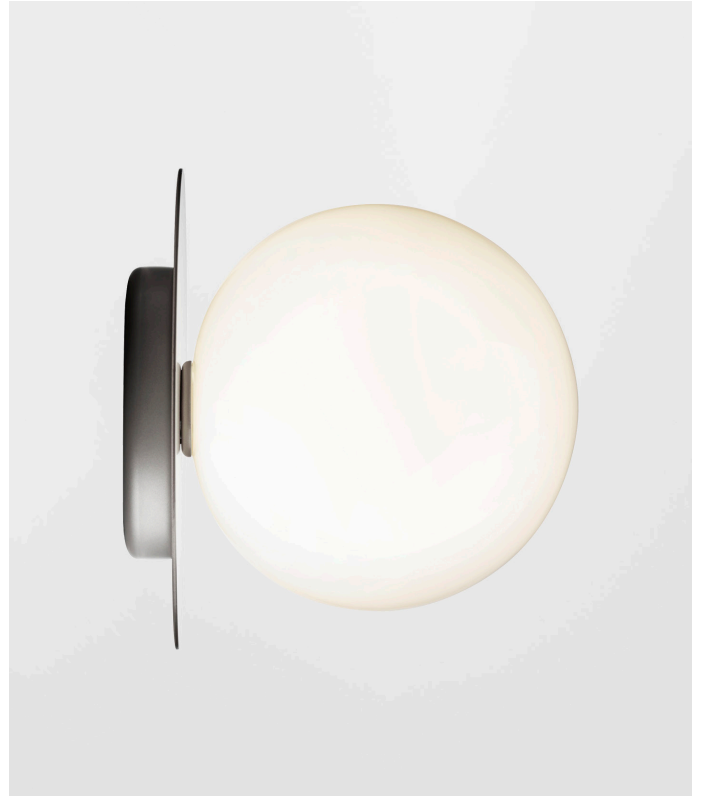

DALI compatible

Light calculations:

NUURA

LIILA 1 LARGE WALL/CEILING - Opal

Design: Sofie Refer, 2018. US-model.

Liila 1 Large Wall/Ceiling in mouth blown Opal White glass and Light Silver finish.

Liila Collection has a Nordic simplistic yet sensuous look due to the fine reflections in the glass and metal. The mouth blown glass is elegantly framed by the metal disc in soft metallic finish.