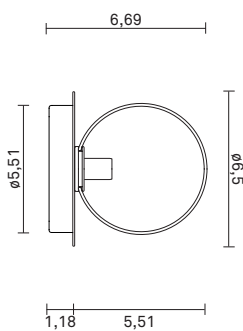

NUURA

LIILA 1 MEDIUM WALL/CEILING - Opal

Design: Sofie Refer, 2018. US-model.

Liila 1 Wall/Ceiling in mouth blown Opal White glass and Nordic Gold finish.

Liila Collection has a Nordic simplistic yet sensuous look due to the fine reflections in the glass and metal. The mouth blown glass is elegantly framed by the metal disc in soft metallic finish.

While the version in Optic Clear glass creates sparkeling reflections, the version in Opal White glass completes the minimalistic Nordic look.

Liila 1 Wall/Ceiling works perfectly single or grouped in a decorative formation. Liila 1 also suits smaller rooms, the bathroom and the entrance hall.

Liila collection:

The Liila collection include the following products:

- Liila 1 Wall/Ceiling / Optic
- Liila 1 Wall/Ceiling / Opal
- Liila 1 Large Wall/Ceiling / Optic
- Liila 1 Large Wall/Ceiling / Opal
- Liila 12 Wall/Ceiling / Optic
- Liila 12 Wall/Ceiling / Opal