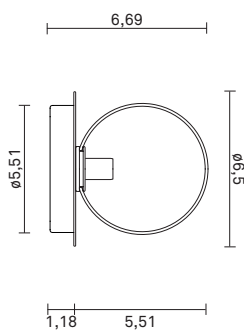

NUURA

LIILA 1 MEDIUM WALL/CEILING - Optic

Design: Sofie Refer, 2018. US-model.

Liila 1 Wall/Ceiling in mouth blown Optic Clear glass and Nordic Gold finish.

Liila Collection has a Nordic simplistic yet sensuous look due to the fine reflections in the glass and metal. The mouth blown glass is elegantly framed by the metal disc in soft metallic finish.

While the version in Optic Clear glass creates sparkeling reflections, the version in Opal White glass completes the minimalistic Nordic look.

Liila 1 Wall/Ceiling works perfectly single or grouped in a decorative formation. Liila 1 also suits smaller rooms, the bathroom and the entrance hall.

Liila collection:

The Liila collection include the following products:

- Liila 1 Wall/Ceiling / Optic
- Liila 1 Wall/Ceiling / Opal
- Liila 1 Large Wall/Ceiling / Optic
- Liila 1 Large Wall/Ceiling / Opal
- Liila 12 Wall/Ceiling / Optic
- Liila 12 Wall/Ceiling / Opal