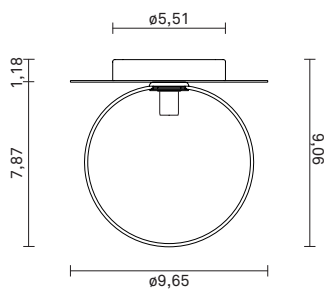

NUURA

LIILA 1 LARGE WALL/CEILING - Opal

Design: Sofie Refer, 2018. US-model.

Liila 1 Large Wall/Ceiling in mouth blown Opal White glass and Nordic Gold finish.

Liila Collection has a Nordic simplistic yet sensuous look due to the fine reflections in the glass and metal. The mouth blown glass is elegantly framed by the metal disc in soft metallic finish.

While the version in Optic Clear glass creates sparkeling reflections, the version in Opal White glass completes the minimalistic Nordic look.

Liila 1 Large Wall/Ceiling works perfectly single or grouped in a decorative formation. Liila 1 also suits smaller rooms, the bathroom and the entrance hall.

Liila collection:

The Liila collection include the following products:

- Liila 1 Wall/Ceiling / Optic
- Liila 1 Wall/Ceiling / Opal
- Liila 1 Large Wall/Ceiling / Optic
- Liila 1 Large Wall/Ceiling / Opal
- Liila 12 Wall/Ceiling / Optic
- Liila 12 Wall/Ceiling / Opal