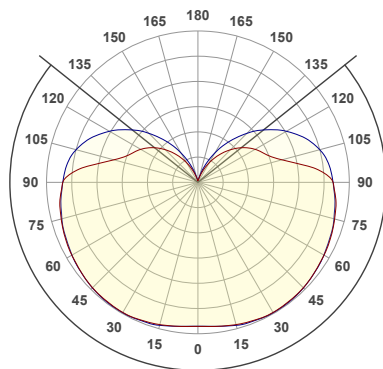

TECHNICAL INFO

Product no.: 94480324

Type: Wall Light - Indoor

Colour:

Glass: Opal White

Metal: Light Silver

Materials:

Powder coated metal

Mouth-blown glass

Dimensions:

∅6,5in x 6,69in

Product weight:

Product: 999 g

Packaging:

Dimensions: L: 13,31in x W: 7,64in x H: 6,89in-

Weight: 475 g

Total weight incl. product: 1474 g

Number of parcels: 1

Material: Brown cardboard.

Packaging - weight - material:

Cardboard outside: 187 g

Cardboard inside: 274 g

Bubble wrap: 6 g

Plastic bag: 8 g

Cleaning:

Use a soft dry cloth to clean the product.

Do not use household cleaners.

Certifications and labels:

CE - CE-certified

IP20 - IP20

□ - Class II

This fixture is fabricated with UL rated components, but the fixture itself is not UL listed. This option may be available for an additional fee.

Light source:

Socket: G9

Max wattage: 7W LED (Bulb not included)

Voltage (V): 120V

Recommended light source:

Equivalent to Illumination G9 (344-09), 3.6W

Dimmability:

Can be fitted with an aligned dimmer.

DALI compatible

Light calculations: