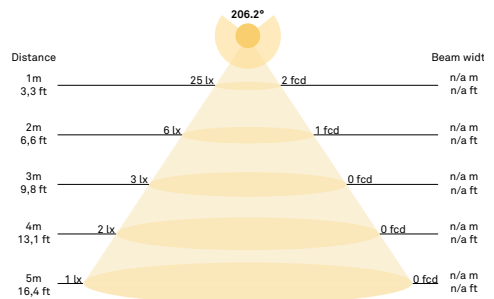

TECHNICAL INFO

Product no.: 94490323

Type: Wall Light - Indoor

Colour:

Glass: Optic Clear

Metal: Light Silver

Materials:

Powder coated metal

Mouth-blown glass

Dimensions:

∅9,65in x 9,06in

Product weight:

Product: 1190 g

Packaging:

Dimensions: L: 20,59in x W: 11,9in x H: 9,4in

Weight: 1014 g

Total weight incl. product: 2204 g

Number of parcels: 1

Material: Brown cardboard.

Packaging - weight - material:

Cardboard outside: 396 g

Cardboard inside: 582 g

Bubble wrap: 24 g

Plastic bag: 12 g

Cleaning:

Use a soft dry cloth to clean the product.

Do not use household cleaners.

Certifications and labels:

CE - CE-certified

IP20 - IP20

- Class II

This fixture is fabricated with UL rated components, but the fixture itself is not UL listed. This option may be available for an additional fee.

Light source:

Socket: G9

Max wattage: 7W LED (Bulb not included)

Voltage (V): 120V

Recommended light source:

Equivalent to Illumination G9 (344-47), 5.6W

Dimmability:

Can be fitted with an aligned dimmer.

DALI compatible

Light calculations: