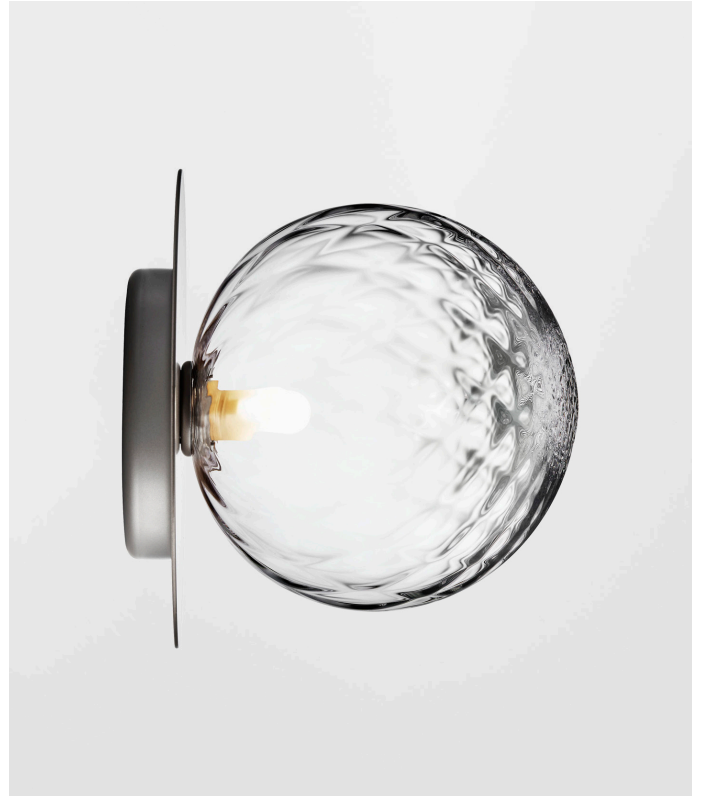

Light calculations:

NUURA

LIILA 1 LARGE WALL/CEILING - Optic

Design: Sofie Refer, 2018. US-model.

Liila 1 Large Wall/Ceiling in mouth blown Optic Clear glass and Light Silver finish.

Liila Collection has a Nordic simplistic yet sensuous look due to the fine reflections in the glass and metal. The mouth blown glass is elegantly framed by the metal disc in soft metallic finish.