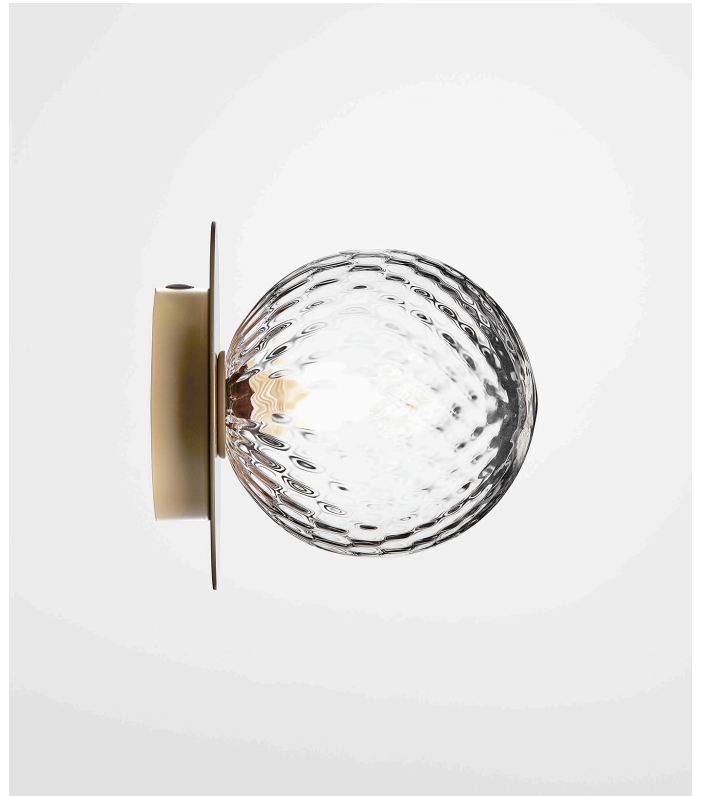

NUURA

LIILA 1 MEDIUM WALL/CEILING - Optic

Design: Sofie Refer, 2018. US-model.

Liila 1 Wall/Ceiling in mouth blown Optic Clear glass and Nordic Gold finish.

Liila Collection has a Nordic simplistic yet sensuous look due to the fine reflections in the glass and metal. The mouth blown glass is elegantly framed by the metal disc in soft metallic finish.

While the version in Optic Clear glass creates sparkeling reflections, the version in Opal White glass completes the minimalistic Nordic look.

Liila 1 Wall/Ceiling works perfectly single or grouped in a decorative formation. Liila 1 also suits smaller rooms, the bathroom and the entrance hall.

NUURA

TECHNICAL INFO

Product no.: 94480123

Type: Wall Light - Indoor

Colour:

Glass: Optic Clear

Metal: Nordic Gold

Materials:

Powder coated metal

Mouth-blown glass

Dimensions:

∅6,5in x 6,69in

Product weight:

Product: 999 g

Packaging:

Dimensions: L: 13,31in x W: 7,64in x H: 6,89in