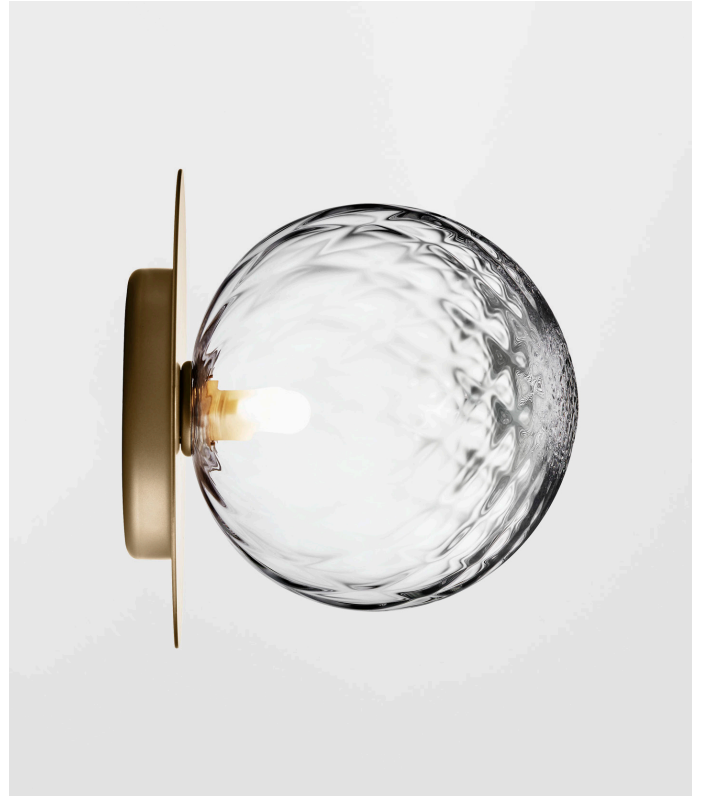

## LIILA 1 LARGE WALL/CEILING - Optic

Design: Sofie Refer, 2018. US-model.

**Liila 1 Large Wall/Ceiling in mouth blown Optic Clear glass and Nordic Gold finish.**

Liila Collection has a Nordic simplistic yet sensuous look due to the fine reflections in the glass and metal. The mouth blown glass is elegantly framed by the metal disc in soft metallic finish.

While the version in Optic Clear glass creates sparkling reflections, the version in Opal White glass completes the minimalistic Nordic look.

**Liila 1 Large Wall/Ceiling** works perfectly single or grouped in a decorative formation. Liila 1 also suits smaller rooms, the bathroom and the entrance hall.

## TECHNICAL INFO

**Product no.:** 94490123

**Type:** Wall Light - Indoor

**Colour:**

Glass: Optic Clear

Metal: Nordic Gold

**Materials:**

Powder coated metal

Mouth-blown glass

**Dimensions:**

∅9,65in x 9,06in

**Product weight:**

Product: 1190 g

**Packaging:**

Dimensions: L: 20,59in x W: 11,9in x H: 9,4in

Weight: 1014 g