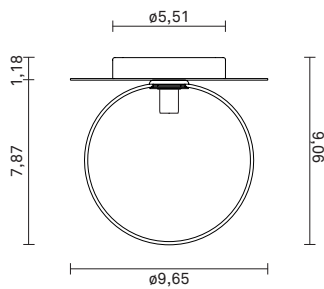

NUURA

LIILA 1 LARGE WALL/CEILING - Optic

Design: Sofie Refer, 2018. US-model.

Liila 1 Large Wall/Ceiling in mouth blown Optic Clear glass and Nordic Gold finish.

Liila Collection has a Nordic simplistic yet sensuous look due to the fine reflections in the glass and metal. The mouth blown glass is elegantly framed by the metal disc in soft metallic finish.

While the version in Optic Clear glass creates sparkling reflections, the version in Opal White glass completes the minimalistic Nordic look.

Liila 1 Large Wall/Ceiling works perfectly single or grouped in a decorative formation. Liila 1 also suits smaller rooms, the bathroom and the entrance hall.

Liila collection:

The Liila collection include the following products:

- Liila 1 Wall/Ceiling / Optic
- Liila 1 Wall/Ceiling / Opal
- Liila 1 Large Wall/Ceiling / Optic
- Liila 1 Large Wall/Ceiling / Opal
- Liila 12 Wall/Ceiling / Optic
- Liila 12 Wall/Ceiling / Opal