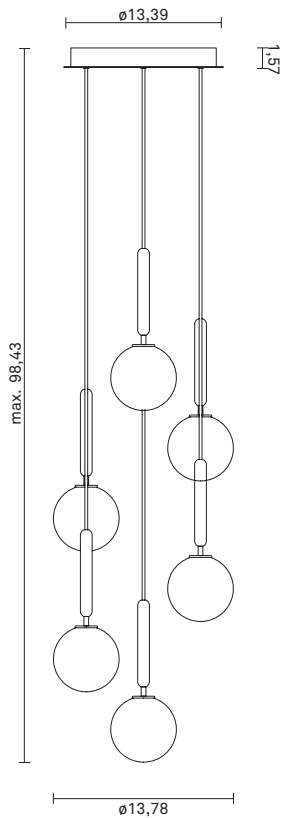

NUURA

MIIRA 6 - Optic

Design: Sofie Refer, 2018. US-model.

Miira 6 in mouth blown Optic Clear glass and Rock Grey finish. Incl. Ceiling plate.

The significant details of Miira are the fine curves and thin neck that gives a graceful appearance.

NUURA

TECHNICAL INFO

Product no.: 95060223

Type: Suspension - Indoor

Colour:

Glass: Optic Clear

Metal: Rock Grey

Cable: Black

Materials:

Powder coated metal

Mouth-blown glass

Fabric covered cable

Dimensions:

∅13,78in x max. 98,43in

Ceiling plate: ∅13,39in x 1,77in

Fabric cable - Length: 98,43in

Product weight:

Product incl. ceiling plate: 7338 g

Ceiling plate: 2450 g

Packaging:

Pendant: L: 16,69in x W: 6,73in x H: 6,69in

Ceiling plate: L: 17,32in x W: 17,32in x H: 4,72

Weight: 3198 g

Total weight incl. product: 10586 g