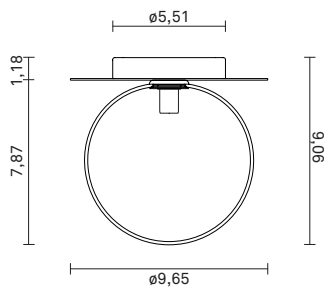

NUURA

LIILA 1 LARGE WALL/CEILING - Opal

Design: Sofie Refer, 2018. US-model.

Liila 1 Large Wall/Ceiling in mouth blown Opal White glass and Nordic Gold finish.

Liila Collection has a Nordic simplistic yet sensuous look due to the fine reflections in the glass and metal. The mouth blown glass is elegantly framed by the metal disc in soft metallic finish.

While the version in Optic Clear glass creates sparkling reflections, the version in Opal White glass completes the minimalistic Nordic look.

Liila 1 Large Wall/Ceiling works perfectly single or grouped in a decorative formation. Liila 1 also suits smaller rooms, the bathroom and the entrance hall.

Liila collection:

The Liila collection include the following products:

- Liila 1 Wall/Ceiling / Optic
- Liila 1 Wall/Ceiling / Opal
- Liila 1 Large Wall/Ceiling / Optic
- Liila 1 Large Wall/Ceiling / Opal
- Liila 12 Wall/Ceiling / Optic
- Liila 12 Wall/Ceiling / Opal