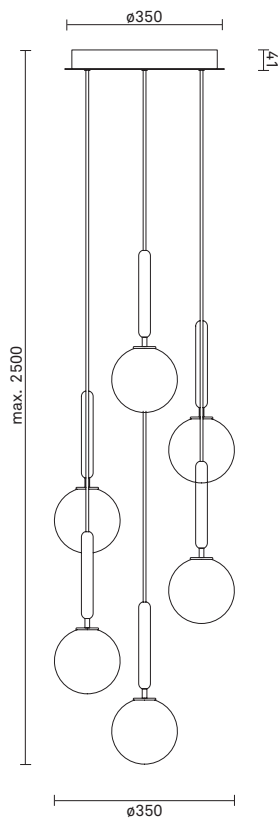

## MIIRA 6 - Optic

Design: Sofie Refer, 2018. EU-model.

**Miira 6 in mouth blown Optic Clear glass and Rock Grey finish. Incl. Ceiling plate.**

The significant details of Miira are the fine curves and thin neck that gives a graceful appearance.

## TECHNICAL INFO

**Product no.:** 03060223

**Type:** Suspension - Indoor

**Colour:**

Glass: Optic Clear

Metal: Rock Grey

Cable: Black

**Materials:**

Powder coated metal

Mouth-blown glass

Fabric covered cable

**Dimensions:**

∅350mm x max. 2500mm

Ceiling plate: ∅350mm x 41mm

Fabric cable - Length: 2500mm

**Product weight:**