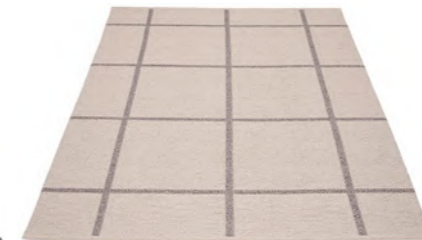

PALE ROSE • LILAC METALLIC