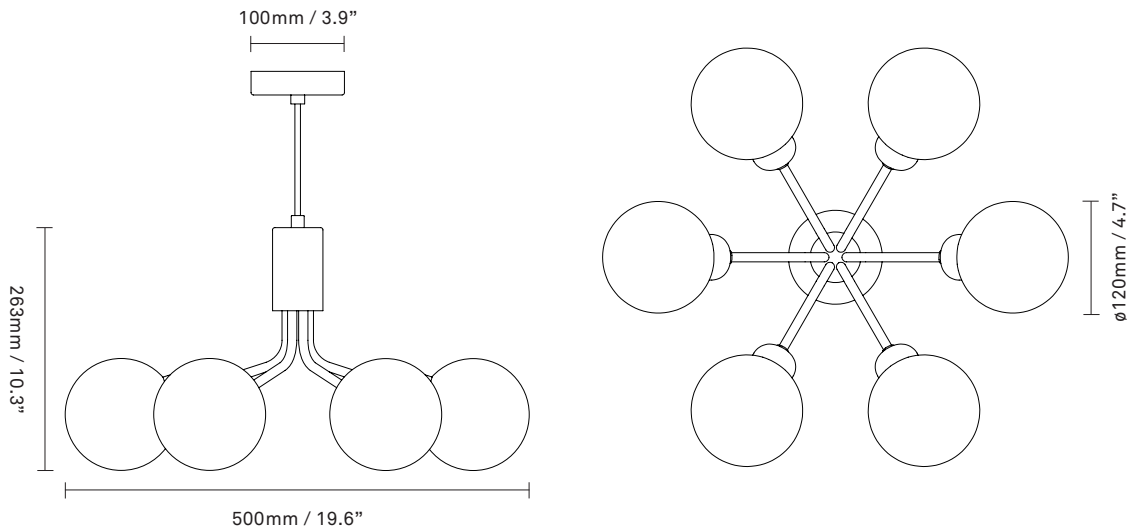

NUURA

APIALES 6
satin black / opal

Design: Sofie Refer, 2022

Apiales 6 is inspired by our chandeliers Apiales 9 and Apiales 18, interpreted in a new multi-light pendant version. This smaller chandelier consists of 6 opal white glass globes from which light is softly diffused and accentuated by the metal arms in smooth satin black finish.

Product no.: EU - 2053009 / US - 3053009

Certifications: CE, IP20, Class I

Type: Ceiling light - indoor

For information about IP ratings, click [here](#)

Colour: Glass: opal white / Metal: satin black
Cable: black

Dimensions: 500mm / 19.6in x 263mm / 10.3in
Glass: \varnothing 120mm / 4.7in
Cable length: 4000mm / 157.4in

Weight: Armature + glass: 3050g

Light source not included

Packaging: Dimensions: L: 430mm / 16.9in x
W: 430mm / 16.9in x H: 300mm / 11.8in
Weight: 1300g
Total weight incl. product: 4350g
Number of parcels: 1
Material: Brown cardboard