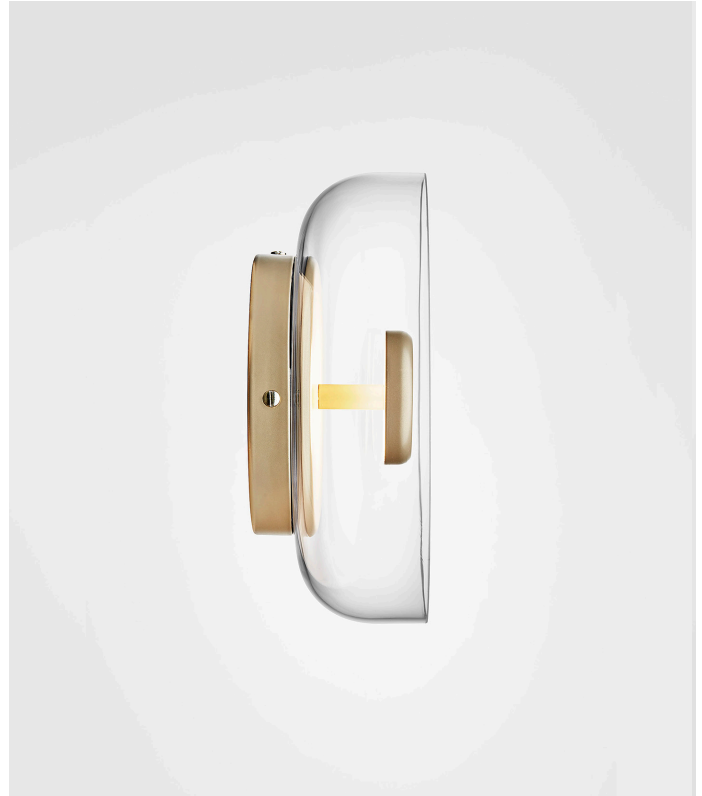

NUURA

BLOSSI WALL/CEILING

Design: Sofie Refer, 2018. EU-model.

Blossi Wall/Ceiling in mouth-blown Clear glass and Nordic Gold finish.

Inspired by the golden light during the Nordic fall, Blossi Collection is designed to give an indirect and soft light.

A special recessed LED provides a soft light reflected in the metallic finish of the shade. Blossi Collection has beautifully rounded glass lampshades that complete the soft appearance.

The Blossi collection has a wide variety of uses and is suitable for both domestic and public spaces.

Blossi Wall/Ceiling Single or positioned in a row the glowing disc lends captivating appeal. Besides domestically the piece can be found in hotels, restaurants and shops.

Blossi collection:

The Blossi collection include the following products:

TECHNICAL INFO

Product no.: 02480121

Type: Wall Light - Indoor

Colour:

Glass: Clear

Metal: Nordic Gold

Materials:

Powder coated metal