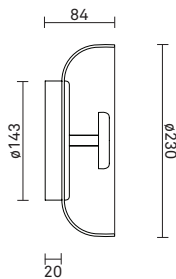

TECHNICAL INFO

Product no.: 02480121

Type: Wall Light - Indoor

Colour:

Glass: Clear

Metal: Nordic Gold

Materials:

Powder coated metal

Mouth-blown glass

Dimensions:

∅230mm x 90mm

Product weight:

Product: 995 g

Packaging:

Dimensions: L: 286mm x W: 286mm x H: 168mm

Weight: 420 g