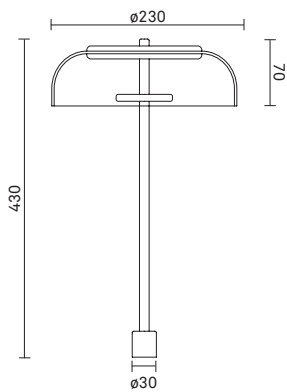

TECHNICAL INFO

Product no.: 02650724

Type: Table Light - Indoor

Colour:

Glass: Opal White

Metal: Black

Cable: Black

Materials:

Powder coated metal

Mouth-blown glass

Fabric covered cable

Dimensions:

∅230mm x 430mm

Fabric cable - Length: 2000mm

Product weight:

Product: - g

Packaging:

Dimensions: L: 533mm x W: 258mm x H: 266mm

Weight: 1023 g

Total weight incl. product: - g

Number of parcels: 1

Material: Brown cardboard.

Packaging - weight - material:

Cardboard outside: 517 g