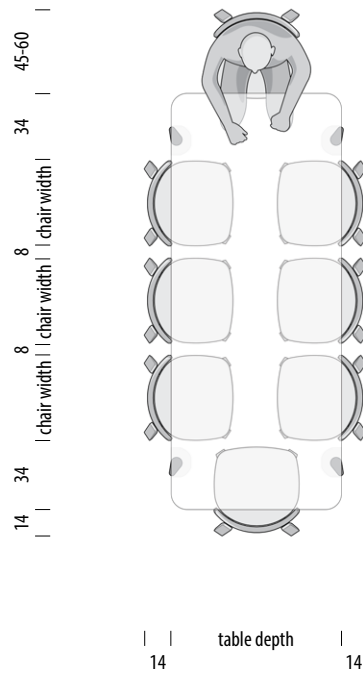

14 30 | chair width | 2 | 2 | chair width | 30