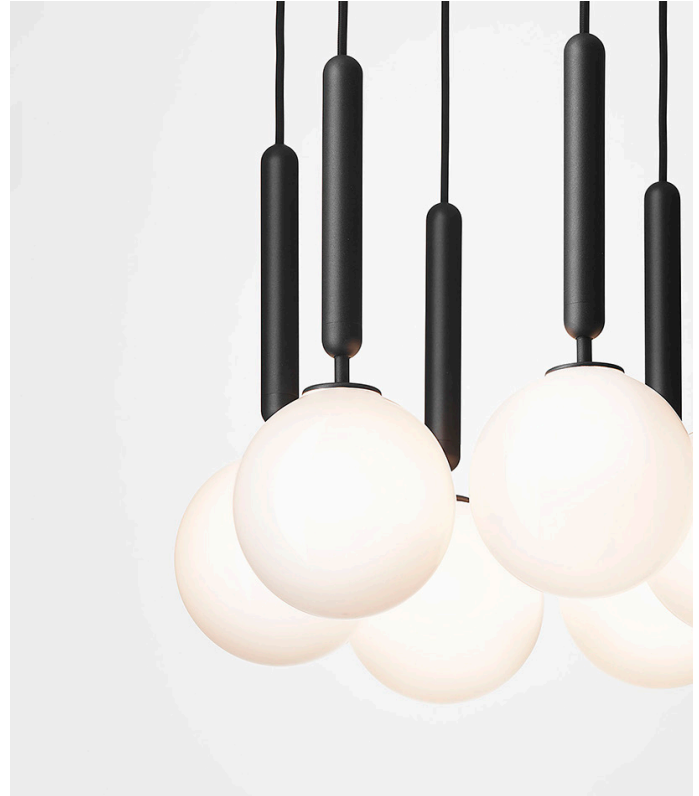

NUURA

MIIRA 6 - Opal

Design: Sofie Refer, 2018. EU-model.

Miira 6 in mouth blown Opal White glass and Rock Grey finish. Incl. Ceiling plate.

The significant details of Miira are the fine curves and thin neck that gives a graceful appearance.

The Miira Collection features mouth blown glass globes in both Opal White and Optic Clear. The Optic glass has slight variances due to the handmade process, which makes each piece unique.

Miira collection is designed with the chandelier as a centre and expands into a complete series of lights, manufactured in the highest quality.

Miira 6 Chandelier can be adjusted in a long span, suitable for halls, stairs and corner spaces.

Miira collection:

The Miira collection include the following products:

- Miira 1 / Optic
- Miira 1 / Opal
- Miira 4 / Optic
- Miira 4 / Opal
- Miira Wall / Optic
- Miira Wall / Opal
- Miira 1 Large / Opal
- Miira 6 Large / Opal
- Miira Table / Optic
- Miira Table / Opal
- Miira 6 / Optic
- Miira 6 / Opal
- Miira 13 / Optic
- Miira 13 / Opal
- Miira 3 Large / Opal
- Miira 13 Large / Opal

TECHNICAL INFO

Product no.: 03060224

Type: Suspension - Indoor

Colour:

Glass: Opal White

Metal: Rock Grey

Cable: Black

Materials: