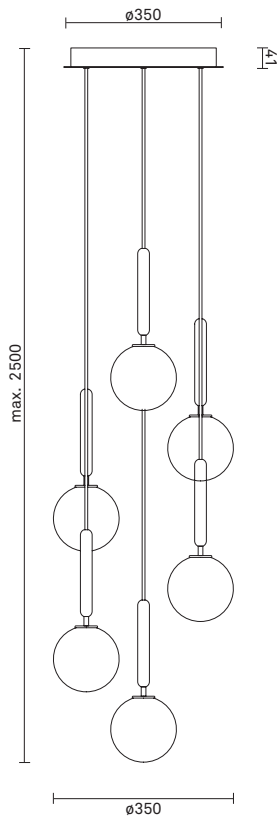

NUURA

MIIRA 6 - Opal

Design: Sofie Refer, 2018. EU-model.

Miira 6 in mouth blown Opal White glass and Rock Grey finish. Incl. Ceiling plate.

The significant details of Miira are the fine curves and thin neck that gives a graceful appearance.

TECHNICAL INFO

Product no.: 03060224

Type: Suspension - Indoor

Colour:

Glass: Opal White

Metal: Rock Grey

Cable: Black

Materials:

Powder coated metal

Mouth-blown glass

Fabric covered cable

Dimensions:

∅350mm x max. 2500mm

Ceiling plate: ∅350mm x 40mm

Fabric cable - Length: 2500mm

Product weight:

Product incl. ceiling plate: 7338 g

Ceiling plate: 2450 g

Packaging:

Pendant: L: 424mm x W: 171mm x H: 170mm

Ceiling plate: L: 440mm x W: 440mm x H: 120mm

Weight: 3198 g

Total weight incl. product: 10586 g

Number of parcels: 7