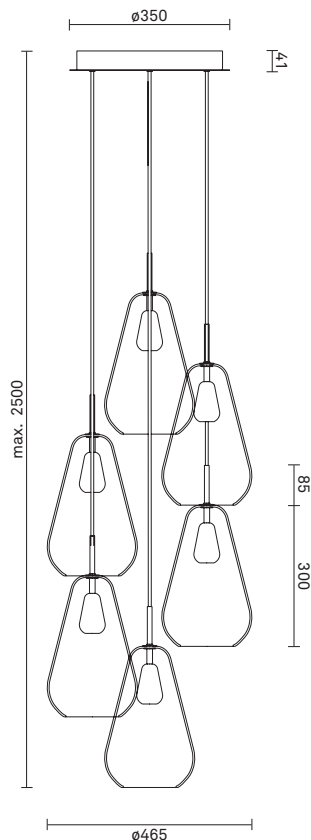

NUURA

ANOLI 6

Design: Sofie Refer, 2018. EU-model.

Anoli 6 - Small in mouth blown Gold glass and Nordic Gold finish. Incl. Ceiling plate.

Anoli Collection captures the tranquility of falling water droplets. The elegant droplets and golden warmth are the essence of the sophisticated pendant collection Anoli.

The elegant yet simple drop shape is emphasized by the finest mouth blown glass and light gold metal.

The collection ranges from sleek pendants to elegant chandeliers and can be customised for larger projects and private homes.

Anoli 6 is suitable for halls and stairs or corner spaces.

Anoli collection:

The Anoli collection include the following products:

- Anoli 1 - Small
- Anoli 1 - Small / Opal
- Anoli 1 - Medium
- Anoli 1 - Medium / Opal
- Anoli 3
- Anoli 3 / Opal
- Anoli 6
- Anoli 13