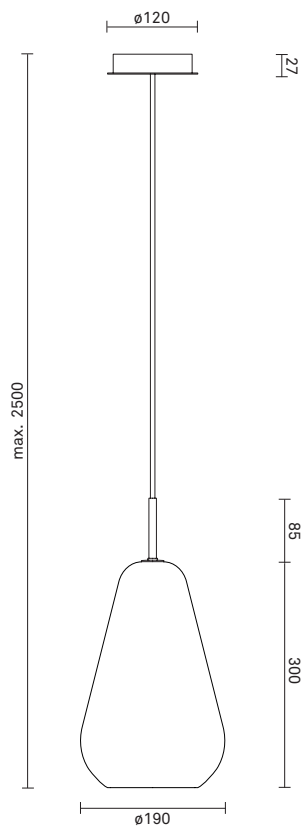

NUURA

ANOLI 1 - Medium - Opal

Design: Sofie Refer, 2018. EU-model.

Anoli 1 - Medium in mouth blown Gold glass and Nordic Gold finish. Incl. Ceiling plate.

Anoli Collection captures the tranquility of falling water droplets. The elegant droplets and golden warmth are the essence of the sophisticated pendant collection Anoli.

The elegant yet simple drop shape is emphasized by the finest mouth blown glass and light gold metal.

The collection ranges from sleek pendants to elegant chandeliers and can be customised for larger projects and private homes.

Anoli 1 - Medium works perfectly as a single pendant or more pendants in lines or grouped over a table or desk.

Anoli collection:

The Anoli collection include the following products:

- Anoli 1 - Small
- Anoli 1 - Small / Opal
- Anoli 1 - Medium
- Anoli 1 - Medium / Opal
- Anoli 3
- Anoli 3 / Opal
- Anoli 6
- Anoli 13