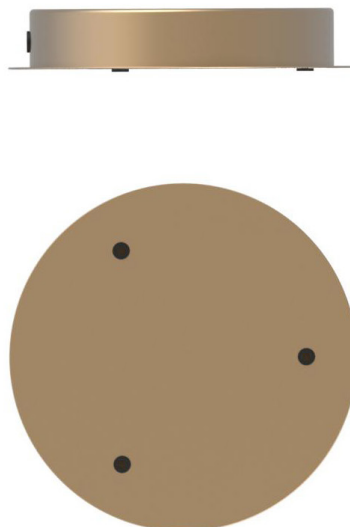

Energy efficiency class:

A++ (with recommended bulb)

Dimmability:

Can be fitted with an aligned dimmer.

DALI compatible

Included ceiling plate:

NUURA

ANOLI 6