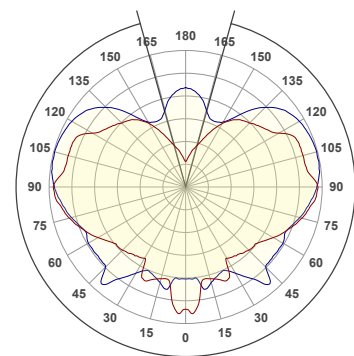

DALI compatible

Light calculations: