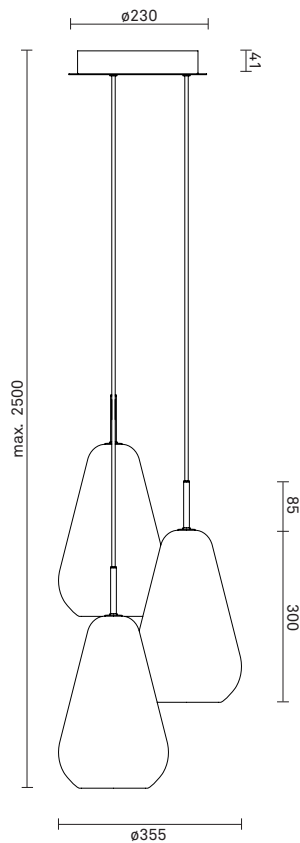

NUURA

ANOLI 3 - Opal

Design: Sofie Refer, 2018. EU-model.

Anoli 3 - Small in mouth blown Gold glass and Nordic Gold finish. Incl. Ceiling plate.

Anoli Collection captures the tranquility of falling water droplets. The elegant droplets and golden warmth are the essence of the sophisticated pendant collection Anoli.

The elegant yet simple drop shape is emphasized by the finest mouth blown glass and light gold metal.

The collection ranges from sleek pendants to elegant chandeliers and can be customised for larger projects and private homes.

Anoli 3 is suitable over dining tables, side tables and corner spaces.

Anoli collection:

The Anoli collection include the following products:

- Anoli 1 - Small
- Anoli 1 - Small / Opal
- Anoli 1 - Medium
- Anoli 1 - Medium / Opal
- Anoli 3
- Anoli 3 / Opal
- Anoli 6
- Anoli 13