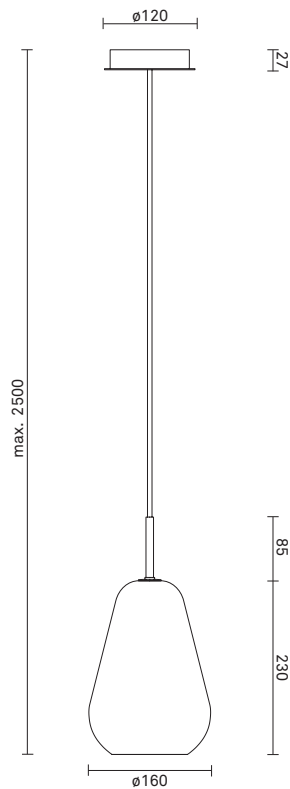

NUURA

ANOLI 1 - Small - Opal

Design: Sofie Refer, 2018. EU-model.

Anoli 1 - Small in mouth blown Gold glass and Nordic Gold finish. Incl. Ceiling plate.

Anoli Collection captures the tranquility of falling water droplets. The elegant droplets and golden warmth are the essence of the sophisticated pendant collection Anoli.

The elegant yet simple drop shape is emphasized by the finest mouth blown glass and light gold metal.

The collection ranges from sleek pendants to elegant chandeliers and can be customised for larger projects and private homes.

Anoli 1 - Small works perfectly as a single pendant or more pendants in lines or grouped over a table or desk.

Anoli collection:

The Anoli collection include the following products:

- Anoli 1 - Small
- Anoli 1 - Small / Opal
- Anoli 1 - Medium
- Anoli 1 - Medium / Opal
- Anoli 3
- Anoli 3 / Opal
- Anoli 6
- Anoli 13