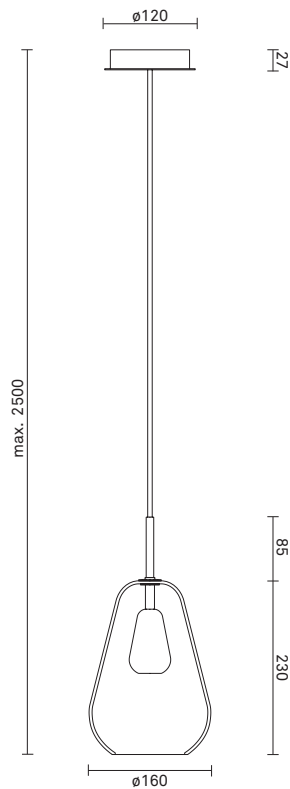

NUURA

ANOLI 1 - Small

Design: Sofie Refer, 2018. EU-model.

Anoli 1 - Small in mouth blown Gold glass and Nordic Gold finish. Incl. Ceiling plate.

Anoli Collection captures the tranquility of falling water droplets. The elegant droplets and golden warmth are the essence of the sophisticated pendant collection Anoli.

The elegant yet simple drop shape is emphasized by the finest mouth blown glass and light gold metal.

The collection ranges from sleek pendants to elegant chandeliers and can be customised for larger projects and private homes.

Anoli 1 - Small works perfectly as a single pendant or more pendants in lines or grouped over a table or desk.

Anoli collection:

The Anoli collection include the following products:

- Anoli 1 - Small
- Anoli 1 - Small / Opal
- Anoli 1 - Medium
- Anoli 1 - Medium / Opal
- Anoli 3
- Anoli 3 / Opal
- Anoli 6
- Anoli 13