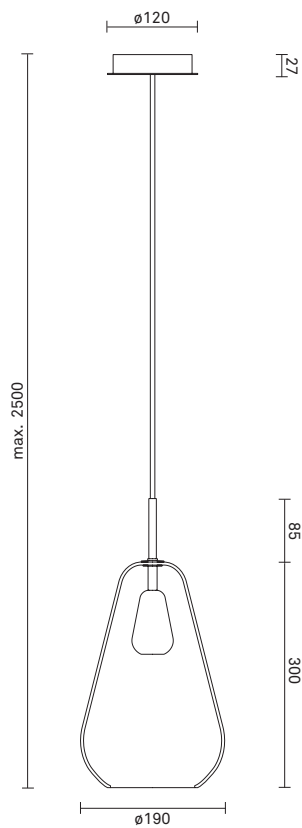

NUURA

ANOLI 1 - Medium

Design: Sofie Refer, 2018. EU-model.

Anoli 1 - Medium in mouth blown Gold glass and Nordic Gold finish. Incl. Ceiling plate.

Anoli Collection captures the tranquility of falling water droplets. The elegant droplets and golden warmth are the essence of the sophisticated pendant collection Anoli.

The elegant yet simple drop shape is emphasized by the finest mouth blown glass and light gold metal.

The collection ranges from sleek pendants to elegant chandeliers and can be customised for larger projects and private homes.

Anoli 1 - Medium works perfectly as a single pendant or more pendants in lines or grouped over a table or desk.

Anoli collection:

The Anoli collection include the following products:

- Anoli 1 - Small
- Anoli 1 - Small / Opal
- Anoli 1 - Medium
- Anoli 1 - Medium / Opal
- Anoli 3
- Anoli 3 / Opal
- Anoli 6
- Anoli 13