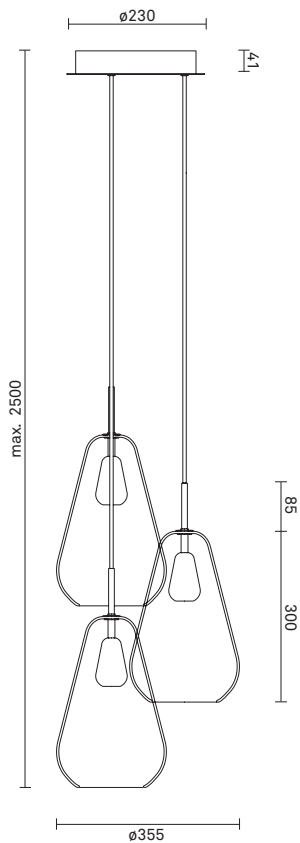

NUURA

ANOLI 3

Design: Sofie Refer, 2018. EU-model.

Anoli 3 - Small in mouth blown Gold glass and Nordic Gold finish. Incl. Ceiling plate.

Anoli Collection captures the tranquility of falling water droplets. The elegant droplets and golden warmth are the essence of the sophisticated pendant collection Anoli.

The elegant yet simple drop shape is emphasized by the finest mouth blown glass and light gold metal.

The collection ranges from sleek pendants to elegant chandeliers and can be customised for larger projects and private homes.

Anoli 3 is suitable over dining tables, side tables and corner spaces.

Anoli collection:

The Anoli collection include the following products:

- Anoli 1 - Small
- Anoli 1 - Small / Opal
- Anoli 1 - Medium
- Anoli 1 - Medium / Opal
- Anoli 3
- Anoli 3 / Opal
- Anoli 6
- Anoli 13