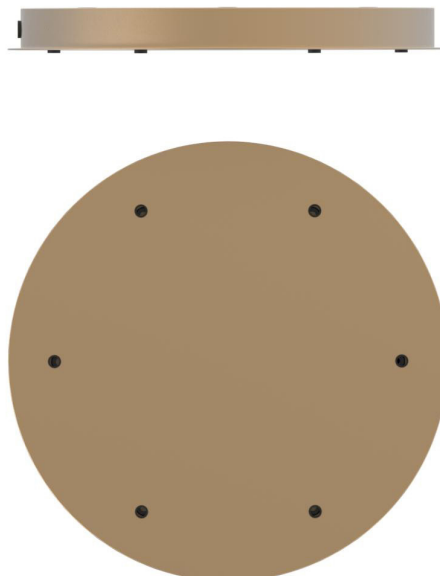

TECHNICAL INFO

Product no.: 01060122

Type: Suspension - Indoor

Colour:

Glass: Gold
Metal: Nordic Gold
Cable: Black

Materials:

Powder coated metal
Mouth-blown glass
Fabric covered cable

Dimensions:

∅465mm x max. 2500mm
Ceiling plate: ∅350mm x 41mm
Fabric cable - Length: 2500mm

Product weight:

Product incl. ceiling plate: 8390 g
Ceiling plate: 2450 g

Packaging:

Pendant: L: 254mm x W: 254mm x H: 481mm
Ceiling plate: L: 440mm x W: 440mm x H: 120mm
Weight: 5922 g
Total weight incl. product: 14312 g
Number of parcels: 7
Material: Brown cardboard.

Packaging - weight - material:

Cardboard outside: 4038 g
Cardboard inside: 1734 g
Bubble wrap: 150 g
Plastic bag: 0 g

Cleaning:

Use a soft dry cloth to clean the product.
Do not use household cleaners.

Certifications and labels:

CE - CE-certified
IP20 - IP20
 - Class II

Light source:

Socket: E14
Max wattage: 6 x 25W (Bulb not included)
Voltage (V): 220-240V

Recommended light source:

Tube light T25, 3.5W LED, 2700 Kelvin, 210lm

Energy efficiency class:

A+ (with recommended bulb)

Dimmability:

Can be fitted with an aligned dimmer.

DALI compatible

Included ceiling plate: