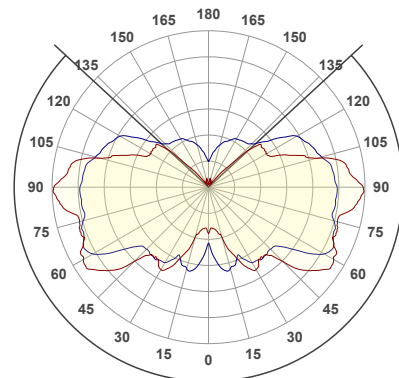

DALI compatible

Light calculations: