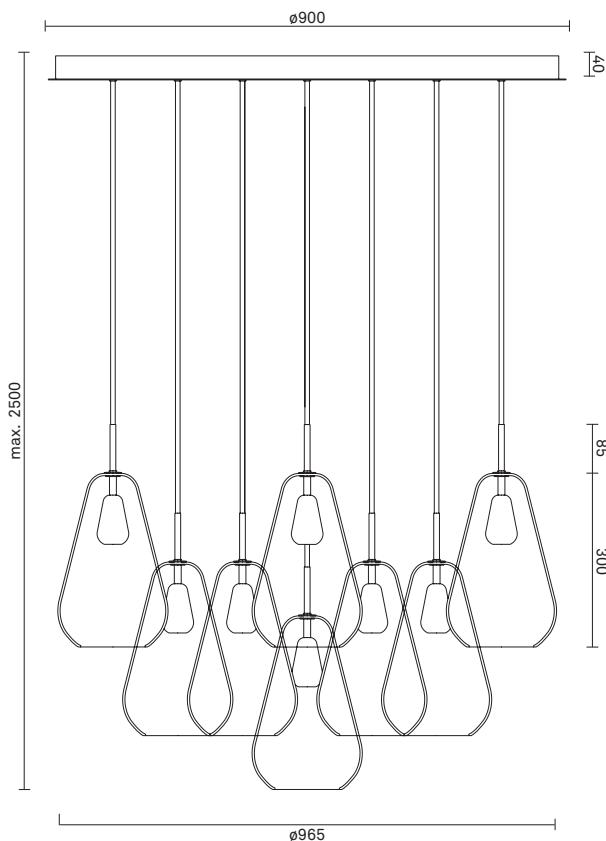

A+ (with recommended bulb)

Dimmability:

Can be fitted with an aligned dimmer.

DALI compatible

Included ceiling plate:

NUURA

ANOLI 13

Design: Sofie Refer, 2018. EU-model.