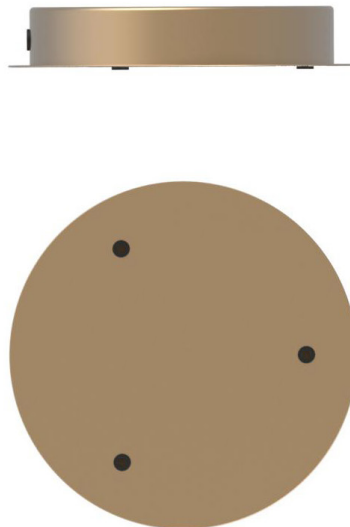

TECHNICAL INFO

Product no.: 01030122

Type: Suspension - Indoor

Colour:

Glass: Gold
Metal: Nordic Gold
Cable: Black

Materials:

Powder coated metal
Mouth-blown glass
Fabric covered cable

Dimensions:

∅355mm x max. 2500mm
Ceiling plate: ∅230mm x 41mm
Fabric cable - Length: 2500mm

Product weight:

Product incl. ceiling plate: 4006 g
Ceiling plate: 1036 g

Packaging:

Pendant: L: 254mm x W: 254mm x H: 481mm
Ceiling plate: L: 270mm x W: 270mm x H: 110mm
Weight: 2960 g
Total weight incl. product: 6966 g
Number of parcels: 4
Material: Brown cardboard.

Packaging - weight - material:

Cardboard outside: 2018 g
Cardboard inside: 867 g
Bubble wrap: 75 g
Plastic bag: 0 g

Cleaning:

Use a soft dry cloth to clean the product.
Do not use household cleaners.

Certifications and labels:

CE - CE-certified
IP20 - IP20
 - Class II

Light source:

Socket: E14
Max wattage: 3 x 25W (Bulb not included)
Voltage (V): 220-240V

Recommended light source:

Tube light T25, 3.5W LED, 2700 Kelvin, 210lm

Energy efficiency class:

A+ (with recommended bulb)

Dimmability:

Can be fitted with an aligned dimmer.

DALI compatible

Included ceiling plate: