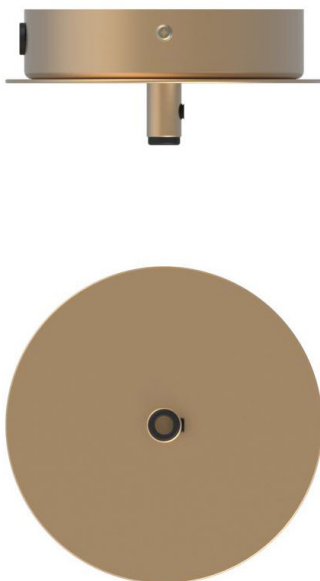

TECHNICAL INFO

Product no.: 01330124

Type: Suspension - Indoor

Colour:

Glass: Opal
Metal: Nordic Gold
Cable: White

Materials:

Powder coated metal
Mouth-blown glass
Fabric covered cable

Dimensions:

∅190mm x 385mm
Ceiling plate: ∅120mm x 50mm
Fabric cable - Length: 2500mm

Product weight:

Product incl. ceiling plate: 1255 g
Ceiling plate: 265 g

Packaging:

Dimensions: L: 254mm x W: 254mm x H: 481mm
Weight: 916 g
Total weight incl. product: 2171 g
Number of parcels: 1
Material: Brown cardboard.

Included ceiling plate: