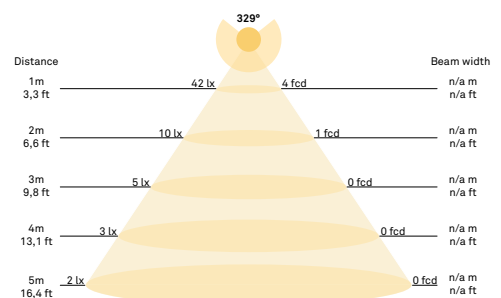

DALI compatible

Light calculations: