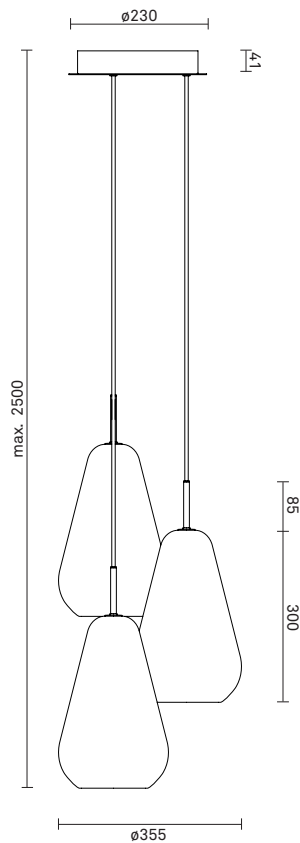

## ANOLI 3 - Opal

Design: Sofie Refer, 2018. EU-model.

**Anoli 3 - Small in mouth blown Gold glass and Nordic Gold finish. Incl. Ceiling plate.**

Anoli Collection captures the tranquility of falling water droplets. The elegant droplets and golden warmth are the essence of the sophisticated pendant collection Anoli.

## TECHNICAL INFO

**Product no.:** 01030124

**Type:** Suspension - Indoor

**Colour:**

Glass: Opal  
Metal: Nordic Gold  
Cable: White

**Materials:**

Powder coated metal  
Mouth-blown glass  
Fabric covered cable

**Dimensions:**

∅355mm x max. 2500mm  
Ceiling plate: ∅230mm x 41mm  
Fabric cable - Length: 2500mm

**Product weight:**

Product incl. ceiling plate: 4006 g  
Ceiling plate: 1036 g

**Packaging:**

Pendant: L: 254mm x W: 254mm x H: 481mm  
Ceiling plate: L: 270mm x W: 270mm x H: 110mm  
Weight: 2960 g  
Total weight incl. product: 6966 g  
Number of parcels: 4  
Material: Brown cardboard.