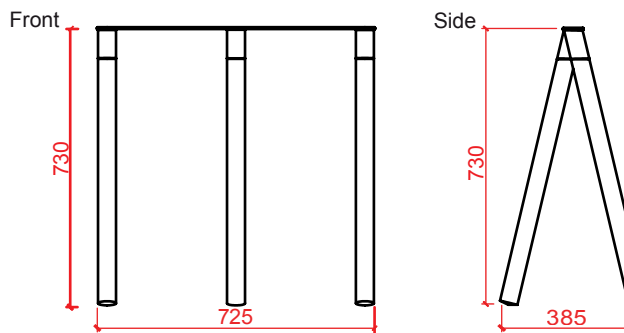

Colis / Package:
90 cm x 18 cm x 10 cm
3.4 Kg

X type
Hêtre
Thermolaquage blanc (RAL 9001)
Oiled Beechwood
White powder coating (RAL 9001)

Design : Arik Levy

Colis / Package:
90 cm x 24 cm x 13 cm
8.3 Kg

BRANCHE

Hêtre huilé
Thermolaquage bleu (RAL 5024)
Oiled beechwood
Blue powder coating (RAL 5024)

Design : At Once

Colis / Package:
80 cm x 36 cm x 12 cm
4.2 Kg

KROSS

Hêtre huilé
Thermolaquage bleu (RAL 5024)
Oiled beechwood
Blue powder coating (RAL 5024)

Design : At Once

Colis / Package:
90 cm x 18 cm x 10 cm
5.3 Kg

DOUBLE V

Hêtre
Thermolaquage noir (RAL 9005)
Beechwood
Black powder coating (RAL 9005)

Design : Philippe Di Méo

Colis / Package:
90 cm x 24 cm x 13 cm
6.4 Kg

Colis / Package:
80 cm x 78 cm x 13 cm
6.3 Kg

Plateau Verre acrylique (pmma)

Verre acrylique 20 mm (pmma)
Acrylic glass 20 mm (pmma)

Colis / Package:
156 cm x 96 cm x 6 cm
30 Kg