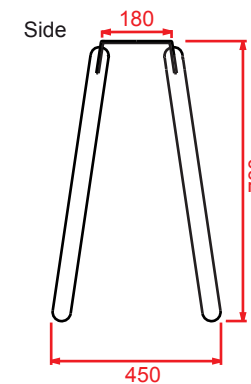

ADN chêne / Clear
Chêne huilé / Verre acrylique
Oiled oak / Acrylic glass

Design : Arik Levy

Colis / Package:
90 cm x 18 cm x 10 cm
3 Kg (chêne) 4.7 Kg (clear)

DONE
Hêtre huilé
Oiled beechwood

Design : Arik Levy

Colis / Package:
90 cm x 18 cm x 10 cm
3.4 Kg

X type
Hêtre
Thermolaquage blanc (RAL 9001)
Oiled Beechwood
White powder coating (RAL 9001)

Design : Arik Levy

Colis / Package:
90 cm x 24 cm x 13 cm
8.3 Kg

BRANCHE

Design : At Once

Colis / Package:
90 cm x 18 cm x 10 cm
5.3 Kg

DOUBLE V

Hêtre
Thermolaquage noir (RAL 9005)
Beechwood
Black powder coating (RAL 9005)

Design : Philippe Di Méo

Colis / Package:
90 cm x 24 cm x 13 cm
6.4 Kg

Colis / Package:
80 cm x 78 cm x 13 cm
6.3 Kg

Plateau Verre acrylique (pmma)

Verre acrylique 20 mm (pmma)
Acrylic glass 20 mm (pmma)

Colis / Package:
156 cm x 96 cm x 6 cm
30 Kg