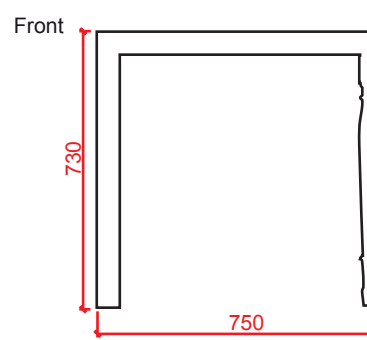

Colis / Package:
80 cm x 73 cm x 10 cm
6.6 Kg