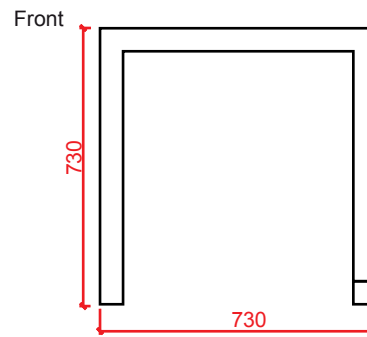

Colis / Package:
90 cm x 18 cm x 10 cm
3.4 Kg

X type
Hêtre
Thermolaquage blanc (RAL 9001)
Oiled Beechwood
White powder coating (RAL 9001)

Design : Arik Levy

Colis / Package:
90 cm x 24 cm x 13 cm
8.3 Kg

BRANCHE

Design : At Once

Colis / Package:
90 cm x 18 cm x 10 cm
5.3 Kg

DOUBLE V

Hêtre
Thermolaquage noir (RAL 9005)
Beechwood
Black powder coating (RAL 9005)

Design : Philippe Di Méo

Colis / Package:
90 cm x 24 cm x 13 cm
6.4 Kg

Design : Christian Ghion

Colis / Package:
75 cm x 75 cm x 10 cm
8.4 Kg

H
Hêtre
Laque grise (RAL 0000)
Laque rouge (RAL 0000)
Beechwood
Grey lacquered (RAL 0000)
Red lacquered (RAL 0000)

Design : Christian Ghion

Colis / Package:
80 cm x 78 cm x 13 cm
6.3 Kg

Plateau Verre acrylique (pmma)

Verre acrylique 20 mm (pmma)
Acrylic glass 20 mm (pmma)

Colis / Package:
156 cm x 96 cm x 6 cm
30 Kg