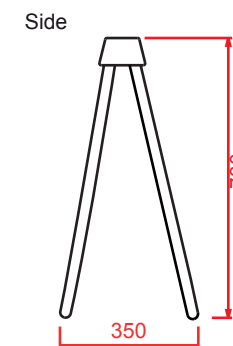

ADN chêne / Clear
Chêne huilé / Verre acrylique
Oiled oak / Acrylic glass

Design : Arik Levy

Colis / Package:
90 cm x 18 cm x 10 cm
3 Kg (chêne) 4.7 Kg (clear)

DONE
Hêtre huilé
Oiled beechwood

Design : Arik Levy

Colis / Package:
90 cm x 18 cm x 10 cm
3.4 Kg

X type
Hêtre
Thermolaquage blanc (RAL 9001)
Oiled Beechwood
White powder coating (RAL 9001)

Design : Arik Levy

Colis / Package:
90 cm x 24 cm x 13 cm
8.3 Kg

BRANCHE

Design : At Once

Colis / Package:
90 cm x 18 cm x 10 cm
5.3 Kg

DOUBLE V

Hêtre
Thermolaquage noir (RAL 9005)
Beechwood
Black powder coating (RAL 9005)

Design : Philippe Di Méo

Colis / Package:
90 cm x 24 cm x 13 cm
6.4 Kg

Colis / Package:
80 cm x 78 cm x 13 cm
6.3 Kg

Plateau Verre acrylique (pmma)

Verre acrylique 20 mm (pmma)
Acrylic glass 20 mm (pmma)

Colis / Package:
156 cm x 96 cm x 6 cm
30 Kg