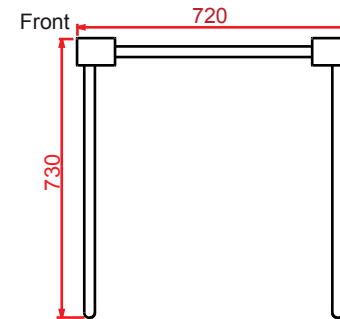

ADN chêne / Clear
Chêne huilé / Verre acrylique
Oiled oak / Acrylic glass

Design : Arik Levy

Colis / Package:
90 cm x 18 cm x 10 cm
3 Kg (chêne) 4.7 Kg (clear)

DONE
Hêtre huilé
Oiled beechwood

Design : Arik Levy

Colis / Package:
90 cm x 18 cm x 10 cm
3.4 Kg

X type
Hêtre
Thermolaquage blanc (RAL 9001)
Oiled Beechwood
White powder coating (RAL 9001)

Design : Arik Levy

Colis / Package:
90 cm x 24 cm x 13 cm
8.3 Kg

BRANCHE

Design : At Once

Colis / Package:
90 cm x 18 cm x 10 cm
5.3 Kg

DOUBLE V

Hêtre
Thermolaquage noir (RAL 9005)
Beechwood
Black powder coating (RAL 9005)

Design : Philippe Di Méo

Colis / Package:
90 cm x 24 cm x 13 cm
6.4 Kg

Colis / Package:
80 cm x 78 cm x 13 cm
6.3 Kg

Plateau Verre acrylique (pmma)

Verre acrylique 20 mm (pmma)
Acrylic glass 20 mm (pmma)

Colis / Package:
156 cm x 96 cm x 6 cm
30 Kg