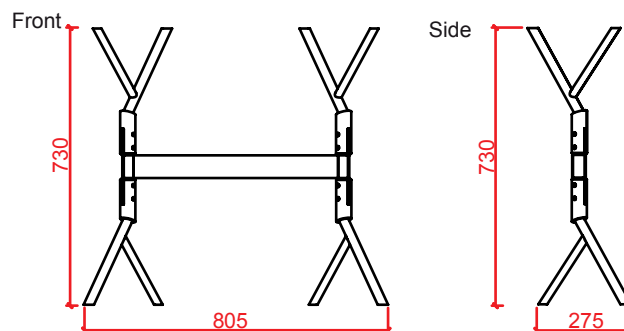

Colis / Package:
90 cm x 18 cm x 10 cm
3.4 Kg

X type
Hêtre
Thermolaquage blanc (RAL 9001)
Oiled Beechwood
White powder coating (RAL 9001)

Design : Arik Levy

Colis / Package:
90 cm x 24 cm x 13 cm
8.3 Kg

BRANCHE

Hêtre huilé
Thermolaquage bleu (RAL 5024)
Oiled beechwood
Blue powder coating (RAL 5024)

Design : At Once

Colis / Package:
80 cm x 36 cm x 12 cm
4.2 Kg

KROSS

Hêtre huilé
Thermolaquage bleu (RAL 5024)
Oiled beechwood
Blue powder coating (RAL 5024)

Design : At Once

Colis / Package:
90 cm x 18 cm x 10 cm
5.3 Kg

DOUBLE V

Hêtre
Thermolaquage noir (RAL 9005)
Beechwood
Black powder coating (RAL 9005)

Design : Philippe Di Méo

Colis / Package:
90 cm x 24 cm x 13 cm
6.4 Kg

Colis / Package:
80 cm x 78 cm x 13 cm
6.3 Kg

Plateau Verre acrylique (pmma)

Verre acrylique 20 mm (pmma)
Acrylic glass 20 mm (pmma)

Colis / Package:
156 cm x 96 cm x 6 cm
30 Kg