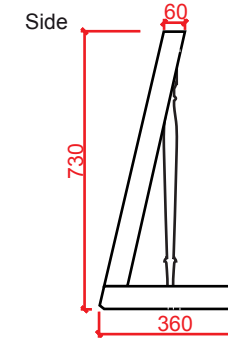

Colis / Package:
80 cm x 73 cm x 10 cm
6.6 Kg