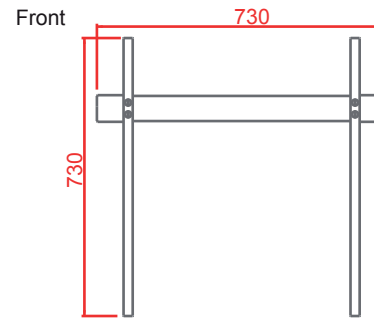

ADN chêne / Clear
Chêne huilé / Verre acrylique
Oiled oak / Acrylic glass

Design : Arik Levy

Colis / Package:
90 cm x 18 cm x 10 cm
3 Kg (chêne) 4.7 Kg (clear)

DONE
Hêtre huilé
Oiled beechwood

Design : Arik Levy

Colis / Package:
90 cm x 18 cm x 10 cm
3.4 Kg

X type
Hêtre
Thermolaquage blanc (RAL 9001)
Oiled Beechwood
White powder coating (RAL 9001)

Design : Arik Levy

Colis / Package:
90 cm x 24 cm x 13 cm
8.3 Kg

BRANCHE

Design : At Once

Colis / Package:
90 cm x 18 cm x 10 cm
5.3 Kg

DOUBLE V

Hêtre
Thermolaquage noir (RAL 9005)
Beechwood
Black powder coating (RAL 9005)

Design : Philippe Di Méo

Colis / Package:
90 cm x 24 cm x 13 cm
6.4 Kg

Colis / Package:
80 cm x 78 cm x 13 cm
6.3 Kg

Plateau Verre acrylique (pmma)

Verre acrylique 20 mm (pmma)
Acrylic glass 20 mm (pmma)

Colis / Package:
156 cm x 96 cm x 6 cm
30 Kg