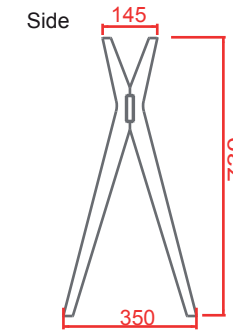

ADN chêne / Clear
Chêne huilé / Verre acrylique
Oiled oak / Acrylic glass

Design : Arik Levy

Colis / Package:
90 cm x 18 cm x 10 cm
3 Kg (chêne) 4.7 Kg (clear)

DONE
Hêtre huilé
Oiled beechwood

Design : Arik Levy

Colis / Package:
90 cm x 18 cm x 10 cm
3.4 Kg

X type
Hêtre
Thermolaquage blanc (RAL 9001)
Oiled Beechwood
White powder coating (RAL 9001)

Design : Arik Levy

Colis / Package:
90 cm x 24 cm x 13 cm
8.3 Kg

BRANCHE

Design : At Once

Colis / Package:
90 cm x 18 cm x 10 cm
5.3 Kg

DOUBLE V

Hêtre
Thermolaquage noir (RAL 9005)
Beechwood
Black powder coating (RAL 9005)

Design : Philippe Di Méo

Colis / Package:
90 cm x 24 cm x 13 cm
6.4 Kg

Colis / Package:
80 cm x 78 cm x 13 cm
6.3 Kg

Plateau Verre acrylique (pmma)

Verre acrylique 20 mm (pmma)
Acrylic glass 20 mm (pmma)

Colis / Package:
156 cm x 96 cm x 6 cm
30 Kg