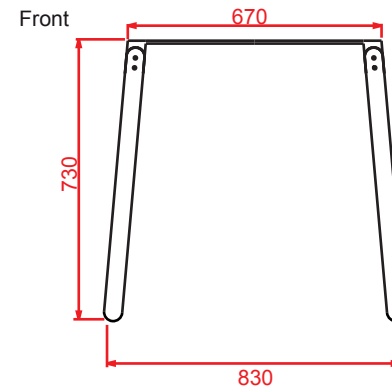

ADN chêne / Clear
Chêne huilé / Verre acrylique
Oiled oak / Acrylic glass

Design : Arik Levy

Colis / Package:
90 cm x 18 cm x 10 cm
3 Kg (chêne) 4.7 Kg (clear)

DONE
Hêtre huilé
Oiled beechwood

Design : Arik Levy

Colis / Package:
90 cm x 18 cm x 10 cm
3.4 Kg

X type
Hêtre
Thermolaquage blanc (RAL 9001)
Oiled Beechwood
White powder coating (RAL 9001)

Design : Arik Levy

Colis / Package:
90 cm x 24 cm x 13 cm
8.3 Kg

BRANCHE

Design : At Once

Colis / Package:
90 cm x 18 cm x 10 cm
5.3 Kg

DOUBLE V

Hêtre
Thermolaquage noir (RAL 9005)
Beechwood
Black powder coating (RAL 9005)

Design : Philippe Di Méo

Colis / Package:
90 cm x 24 cm x 13 cm
6.4 Kg

Colis / Package:
80 cm x 78 cm x 13 cm
6.3 Kg

Plateau Verre acrylique (pmma)

Verre acrylique 20 mm (pmma)
Acrylic glass 20 mm (pmma)

Colis / Package:
156 cm x 96 cm x 6 cm
30 Kg