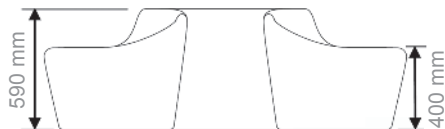

Existe en version lumineuse
Exists in bright version

Banc

Dans cette région de Catalogne, on y danse la Sardana. Cette danse traditionnelle où les danseurs se tiennent la main pour former un cercle. Cet ensemble de mobilier banc et pot, a été conçu dans cet esprit de convivialité, de finesse et de plaisir. Unique en son genre, le banc Sardana, fait d'une seule pièce, se place autour des arbres ou colonnes existants de son espace. On peut également y intégrer son pot pour accueillir tout type d'arbres. Installé sur une terrasse, dans un jardin comme dans un espace public intérieur, il s'intègre en harmonie avec les éléments naturels ou architecturaux de son environnement.

Poids : 45 Kg

In this region of Catalonia, is dancing the Sardana. This traditional dance where the dancers hold hands to form a circle. This set of furniture bench and pot was designed in the spirit of conviviality, elegance and pleasure. Unique, Sardana Bench, made of one piece, is placed around trees or columns of its existing space. We can also incorporate the pot to accommodate all types of trees. Located on a terrace, in a garden or in a indoor public space, it blends harmoniously with the natural features or architectural environment.

Weight: 45 Kg

www.who-est-paul.com

Sardana by Francesc Crous et Alessandro Calogero