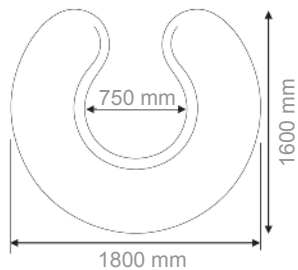

Existe en version lumineuse
Exists in bright version

Banc

Dans cette région de Catalogne, on y danse la Sardana. Cette danse traditionnelle où les danseurs se tiennent la main pour former un cercle. Cet ensemble de mobilier banc et pot, a été conçu dans cet esprit de convivialité, de finesse et de plaisir. Unique en son genre, le banc Sardana, fait d'une seule pièce, se place autour des arbres ou colonnes existants de son espace. On peut également y intégrer son pot pour accueillir tout type d'arbres. Installé sur une terrasse, dans un jardin comme dans un espace public intérieur, il s'intègre en harmonie avec les éléments naturels ou architecturaux de son environnement.

Poids : 45 Kg

In this region of Catalonia, is dancing the Sardana. This traditional dance where the dancers hold hands to form a circle. This set of furniture bench and pot was designed in the spirit of conviviality, elegance and pleasure. Unique, Sardana Bench, made of one piece, is placed around trees or columns of its existing space. We can also incorporate the pot to accommodate all types of trees. Located on a terrace, in a garden or in a indoor public space, it blends harmoniously with the natural features or architectural environment.

Weight: 45 Kg

www.who-est-paul.com

Sardana by Francesc Crous et Alessandro Calogero