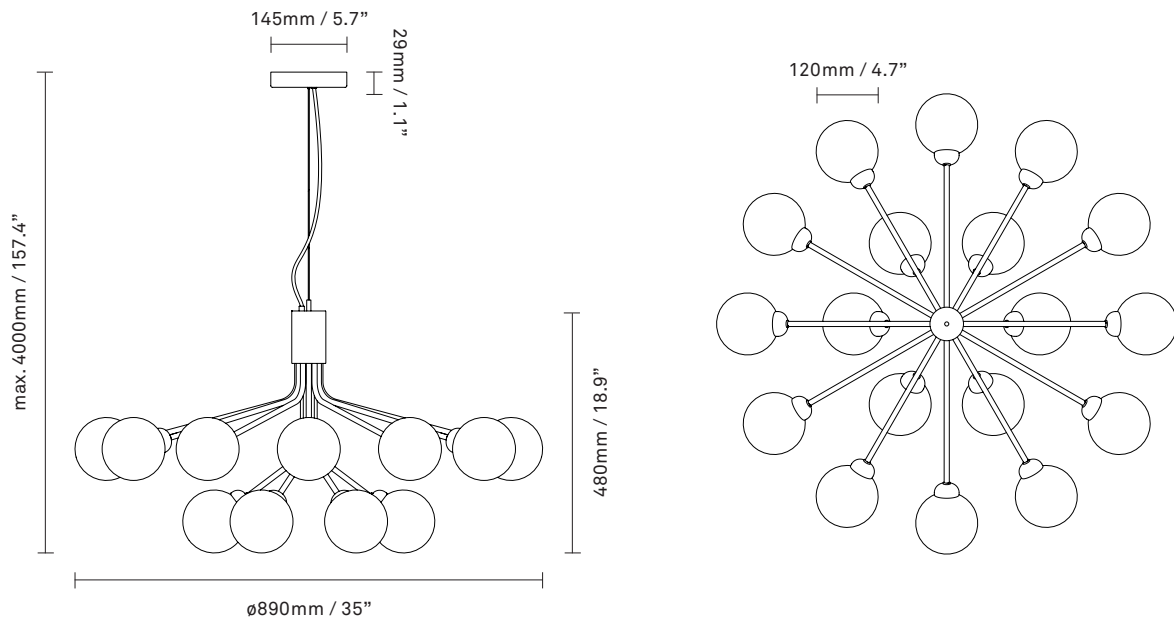

# NUURA

**APIALES 18**  
**brushed brass / gold**

Design: Sofie Refer, 2020

**Apiales 18** in mouth-blown gold glass and brushed brass finish.

**Product no.:** EU - 2051005 / US - 3051006

**Type:** Ceiling light - indoor

**Colour:** Glass: gold / Metal: brushed brass  
Cable: gold

**Materials:** Anodized metal, mouth-blown glass,  
fabric covered cable

**Dimensions:**  $\varnothing$ 890mm / 35in x 480mm / 18.9in  
Ceiling plate:  $\varnothing$ 145mm / 5.7in  
x 29mm / 1.1in  
Cable length: 4000mm / 157.4in  
Glass:  $\varnothing$ 120mm / 4.7in

**Weight:** Product incl. ceiling plate: 7390 g

**Packaging:** Dimensions: L: 796mm / 31.3in x  
W: 796mm / 31.3in x H: 520mm / 20.4in  
Weight: 6620 g  
Total weight incl. product: 14010 g  
Number of parcels: 1  
Material: Brown cardboard.