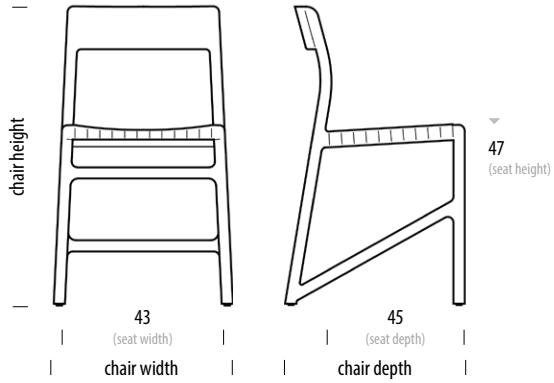

Fawn chair

Technical information sheet

Product info

Design Salih Teskeredžić

Item no. 083
Size (cm) W: 48, D: 48, H: 79

Body Solid oak

Seat Cotton webbing

Technical features

The dimensions shown in this document are indicative, they may vary due to the natural properties of wood, season, or manufacturing processes, for these reasons deviations from the specified size may occur, usually no more than 1 cm.

For all additional inquiries regarding the Fawn chair please feel free to contact us.

Fawn chair

Product dimensions

0cm 20 40 60 80 100 120

Scale: 1:20

Version: 1.11.2020

Page 3 / 3

Fawn chair
Item no: 083

Size (cm) W: 48 D: 48 H: 79

Product dimensions

Seat W: 43 D: 45 H: 47

Packaging W: 62 D: 51 H: 97

Net weight 4,7 kg

Gross weight 11,4 kg (2 pcs per package)