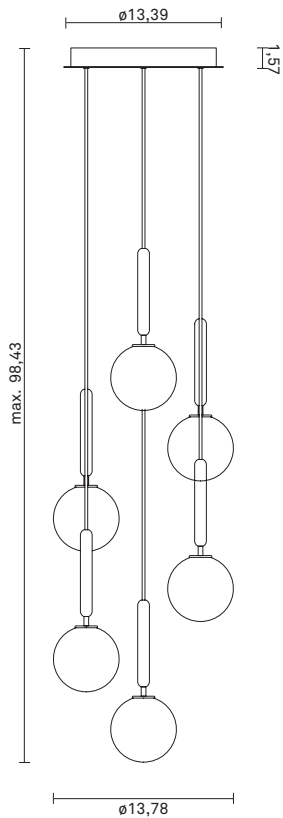

## MIIRA 6 - Opal

Design: Sofie Refer, 2018. US-model.

**Miira 6 in mouth blown Opal White glass and Rock Grey finish. Incl. Ceiling plate.**

The significant details of Miira are the fine curves and thin neck that gives a graceful appearance.

## TECHNICAL INFO

**Product no.:** 95060224

**Type:** Suspension - Indoor

**Colour:**

Glass: Opal White

Metal: Rock Grey

Cable: Black

**Materials:**

Powder coated metal

Mouth-blown glass

Fabric covered cable

**Dimensions:**

∅13,78in x max. 98,43in

Ceiling plate: ∅13,39in x 1,77in

Fabric cable - Length: 98,43in

**Product weight:**

Product incl. ceiling plate: 7338 g

Ceiling plate: 2450 g

**Packaging:**

Pendant: L: 16,69in x W: 6,73in x H: 6,69in

Ceiling plate: L: 17,32in x W: 17,32in x H: 4,72

Weight: 3198 g

Total weight incl. product: 10586 g