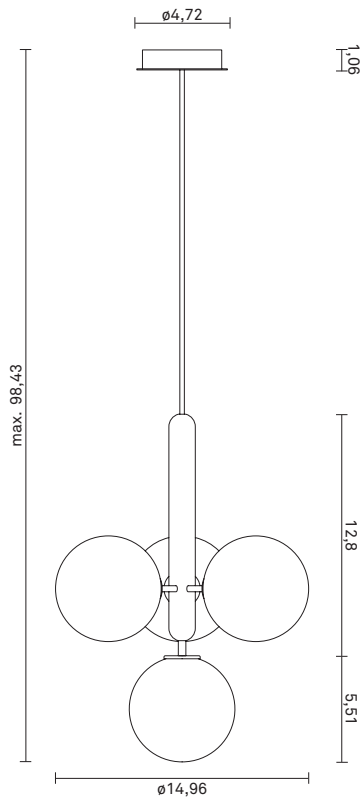

NUURA

MIIRA 4 - Opal

Design: Sofie Refer, 2018. US-model.

Miira 4 in mouth blown Opal White glass and Rock Grey finish. Incl. Ceiling plate.

The significant details of Miira are the fine curves and thin neck that gives a graceful appearance.

NUURA

TECHNICAL INFO

Product no.: 95040224

Type: Suspension - Indoor

Colour:

Glass: Opal White

Metal: Rock Grey

Cable: Black

Materials:

Powder coated metal

Mouth-blown glass

Fabric covered cable

Dimensions:

ø14,96in x 18,31in

Ceiling plate: ø4,72in x 1,97

Fabric cable - Length: 98,43in

Product weight:

Product incl. ceiling plate: 3079 g

Ceiling plate: 265 g

Packaging:

Dimensions: L: 22,44in x W: 13,58in x H: 7,28in

Weight: 1077 g

Total weight incl. product: 4156 g

Number of parcels: 1